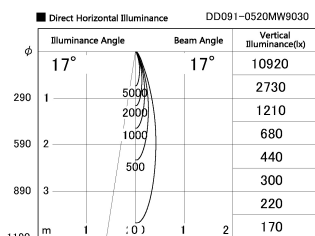

Item no. DD091-0520MW9030

Series Name:  $\Phi 80$  Series Lens Type, Antiglare

Installation	Recessed mount
Type	
Fixture wattage	5W
Beam angle	15 deg
Color Temp.	3000K
CRI	Ra>90
Luminous	349 lm
Body	Die-cast aluminum alloy
Body finish	N/A
Trim finish	White
Reflector finish	Mirror
IP Rate	IP20
Light source	COB module
Input Voltage	AC220~240V
Dimming Type	Non-Dimmable
Certificate	CE, CCC
Cut Hole	80mm

Height (Weight)	
36.0W	162 (0.7kg)
28.5W	162 (0.7kg)
21.0W	122 (0.6kg)
14.2W	122 (0.6kg)
7.4W	102 (0.6kg)
5.0W	102 (0.4kg)