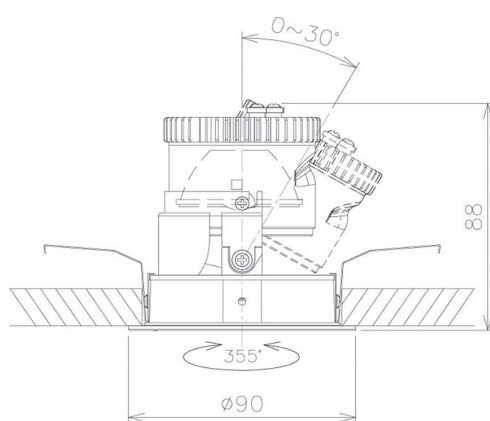

Item no. DD091-0520MW9030

Series Name:  $\Phi 80$  Series Lens Type, Antiglare

Installation	Recessed mount
Type	
Fixture wattage	5W
Beam angle	15 deg
Color Temp.	3000K
CRI	Ra>90
Luminous	349 lm
Body	Die-cast aluminum alloy
Body finish	N/A
Trim finish	White
Reflector finish	Mirror
IP Rate	IP20
Light source	COB module
Input Voltage	AC220~240V
Dimming Type	Non-Dimmable
Certificate	CE, CCC
Cut Hole	80mm

Height (Weight)	
36.0W	162 (0.7kg)
28.5W	162 (0.7kg)
21.0W	122 (0.6kg)
14.2W	122 (0.6kg)
7.4W	102 (0.6kg)
5.0W	102 (0.4kg)