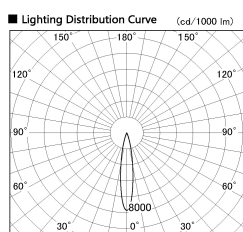

Item no. DD091-0520MW9030

Series Name:  $\Phi 80$  Series Lens Type, Antiglare

Installation	Recessed mount
Type	
Fixture wattage	5W
Beam angle	15 deg
Color Temp.	3000K
CRI	Ra>90
Luminous	349 lm
Body	Die-cast aluminum alloy
Body finish	N/A
Trim finish	White
Reflector finish	Mirror
IP Rate	IP20
Light source	COB module
Input Voltage	AC220~240V
Dimming Type	Non-Dimmable
Certificate	CE, CCC
Cut Hole	80mm

Height (Weight)	
36.0W	162 (0.7kg)
28.5W	162 (0.7kg)
21.0W	122 (0.6kg)
14.2W	122 (0.6kg)
7.4W	102 (0.6kg)
5.0W	102 (0.4kg)