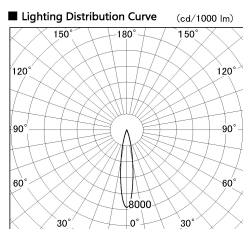

Item no. DD091-0520MW9035

Series Name: $\Phi 80$ Series Lens Type, Antiglare

Installation	Recessed mount
Type	
Fixture wattage	5W
Beam angle	15 deg
Color Temp.	3500K
CRI	Ra>90
Luminous	356 lm
Body	Die-cast aluminum alloy
Body finish	N/A
Trim finish	White
Reflector finish	Mirror
IP Rate	IP20
Light source	COB module
Input Voltage	AC220~240V
Dimming Type	Non-Dimmable
Certificate	CE, CCC
Cut Hole	80mm

Height (Weight)	
36.0W	162 (0.7kg)
28.5W	162 (0.7kg)
21.0W	122 (0.6kg)
14.2W	122 (0.6kg)
7.4W	102 (0.6kg)
5.0W	102 (0.4kg)