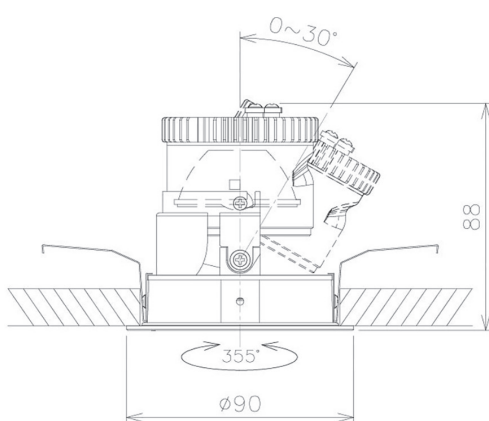

Item no. DD091-0520MW9035

Series Name: $\Phi 80$ Series Lens Type, Antiglare

Installation	Recessed mount
Type	
Fixture wattage	5W
Beam angle	15 deg
Color Temp.	3500K
CRI	Ra>90
Luminous	356 lm
Body	Die-cast aluminum alloy
Body finish	N/A
Trim finish	White
Reflector finish	Mirror
IP Rate	IP20
Light source	COB module
Input Voltage	AC220~240V
Dimming Type	Non-Dimmable
Certificate	CE, CCC
Cut Hole	80mm

Height (Weight)	
36.0W	162 (0.7kg)
28.5W	162 (0.7kg)
21.0W	122 (0.6kg)
14.2W	122 (0.6kg)
7.4W	102 (0.6kg)
5.0W	102 (0.4kg)