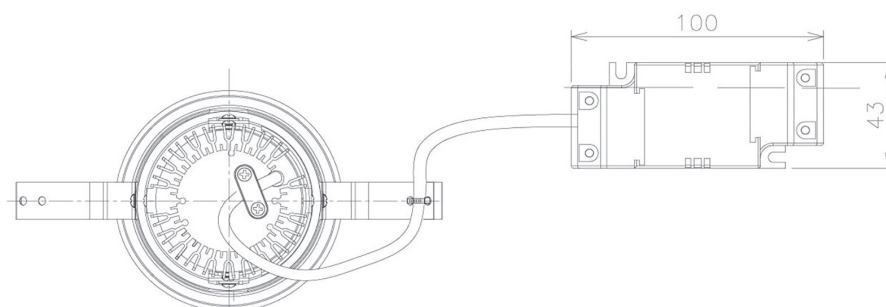

Item no. DD091-0520MW9035

Series Name: $\Phi 80$ Series Lens Type, Antiglare

Installation	Recessed mount
Type	
Fixture wattage	5W
Beam angle	15 deg
Color Temp.	3500K
CRI	Ra>90
Luminous	356 lm
Body	Die-cast aluminum alloy
Body finish	N/A
Trim finish	White
Reflector finish	Mirror
IP Rate	IP20
Light source	COB module
Input Voltage	AC220~240V
Dimming Type	Non-Dimmable
Certificate	CE, CCC
Cut Hole	80mm

Height (Weight)	
36.0W	162 (0.7kg)
28.5W	162 (0.7kg)
21.0W	122 (0.6kg)
14.2W	122 (0.6kg)
7.4W	102 (0.6kg)
5.0W	102 (0.4kg)