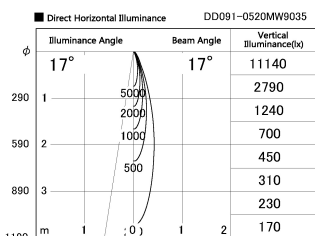

Item no. DD091-0520MW9035

Series Name: $\Phi 80$ Series Lens Type, Antiglare

Installation	Recessed mount
Type	
Fixture wattage	5W
Beam angle	15 deg
Color Temp.	3500K
CRI	Ra>90
Luminous	356 lm
Body	Die-cast aluminum alloy
Body finish	N/A
Trim finish	White
Reflector finish	Mirror
IP Rate	IP20
Light source	COB module
Input Voltage	AC220~240V
Dimming Type	Non-Dimmable
Certificate	CE, CCC
Cut Hole	80mm

Height (Weight)	
36.0W	162 (0.7kg)
28.5W	162 (0.7kg)
21.0W	122 (0.6kg)
14.2W	122 (0.6kg)
7.4W	102 (0.6kg)
5.0W	102 (0.4kg)