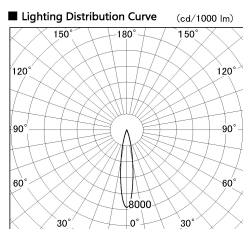

Item no. DD091-0520MW9040

Series Name: $\Phi 80$ Series Lens Type, Antiglare

Installation	Recessed mount
Type	
Fixture wattage	5W
Beam angle	15 deg
Color Temp.	4000K
CRI	Ra>90
Luminous	360 lm
Body	Die-cast aluminum alloy
Body finish	N/A
Trim finish	White
Reflector finish	Mirror
IP Rate	IP20
Light source	COB module
Input Voltage	AC220~240V
Dimming Type	Non-Dimmable
Certificate	CE, CCC
Cut Hole	80mm

Height (Weight)	
36.0W	162 (0.7kg)
28.5W	162 (0.7kg)
21.0W	122 (0.6kg)
14.2W	122 (0.6kg)
7.4W	102 (0.6kg)
5.0W	102 (0.4kg)