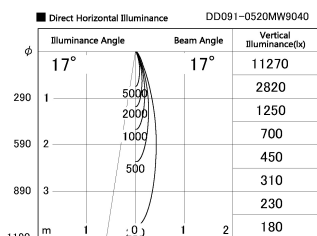

Item no. DD091-0520MW9040

Series Name: $\Phi 80$ Series Lens Type, Antiglare

Installation	Recessed mount
Type	
Fixture wattage	5W
Beam angle	15 deg
Color Temp.	4000K
CRI	Ra>90
Luminous	360 lm
Body	Die-cast aluminum alloy
Body finish	N/A
Trim finish	White
Reflector finish	Mirror
IP Rate	IP20
Light source	COB module
Input Voltage	AC220~240V
Dimming Type	Non-Dimmable
Certificate	CE, CCC
Cut Hole	80mm

Height (Weight)	
36.0W	162 (0.7kg)
28.5W	162 (0.7kg)
21.0W	122 (0.6kg)
14.2W	122 (0.6kg)
7.4W	102 (0.6kg)
5.0W	102 (0.4kg)