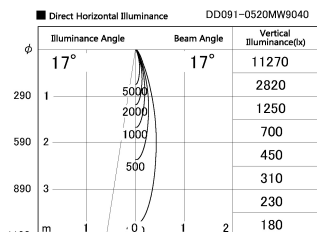

Item no. DD091-0520MW9040

Series Name: $\Phi 80$ Series Lens Type, Antiglare

Installation	Recessed mount
Type	$\Phi 80$ Series Lens Type, Antiglare
Fixture wattage	5W
Beam angle	15 deg
Color Temp.	4000K
CRI	Ra>90
Luminous	360 lm
Body	Die-cast aluminum alloy
Body finish	N/A
Trim finish	White
Reflector finish	Mirror
IP Rate	IP20
Light source	COB module
Input Voltage	AC220~240V
Dimming Type	Non-Dimmable
Certificate	CE, CCC
Cut Hole	80mm

Height (Weight)	
36.0W	162 (0.7kg)
28.5W	162 (0.7kg)
21.0W	122 (0.6kg)
14.2W	122 (0.6kg)
7.4W	102 (0.6kg)
5.0W	102 (0.4kg)