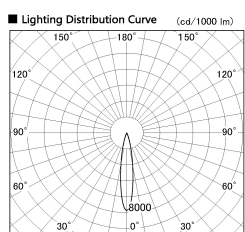

Item no. DD091-0520MW9040

Series Name: $\Phi 80$ Series Lens Type, Antiglare

Installation	Recessed mount
Type	$\Phi 80$ Series Lens Type, Antiglare
Fixture wattage	5W
Beam angle	15 deg
Color Temp.	4000K
CRI	Ra>90
Luminous	360 lm
Body	Die-cast aluminum alloy
Body finish	N/A
Trim finish	White
Reflector finish	Mirror
IP Rate	IP20
Light source	COB module
Input Voltage	AC220~240V
Dimming Type	Non-Dimmable
Certificate	CE, CCC
Cut Hole	80mm

Height (Weight)	
36.0W	162 (0.7kg)
28.5W	162 (0.7kg)
21.0W	122 (0.6kg)
14.2W	122 (0.6kg)
7.4W	102 (0.6kg)
5.0W	102 (0.4kg)