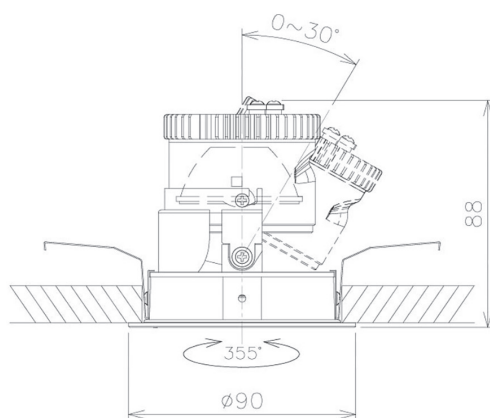

Item no. DD091-0520MW9040

Series Name: $\Phi 80$ Series Lens Type, Antiglare

Installation	Recessed mount
Type	$\Phi 80$ Series Lens Type, Antiglare
Fixture wattage	5W
Beam angle	15 deg
Color Temp.	4000K
CRI	Ra>90
Luminous	360 lm
Body	Die-cast aluminum alloy
Body finish	N/A
Trim finish	White
Reflector finish	Mirror
IP Rate	IP20
Light source	COB module
Input Voltage	AC220~240V
Dimming Type	Non-Dimmable
Certificate	CE, CCC
Cut Hole	80mm

Height (Weight)	
36.0W	162 (0.7kg)
28.5W	162 (0.7kg)
21.0W	122 (0.6kg)
14.2W	122 (0.6kg)
7.4W	102 (0.6kg)
5.0W	102 (0.4kg)