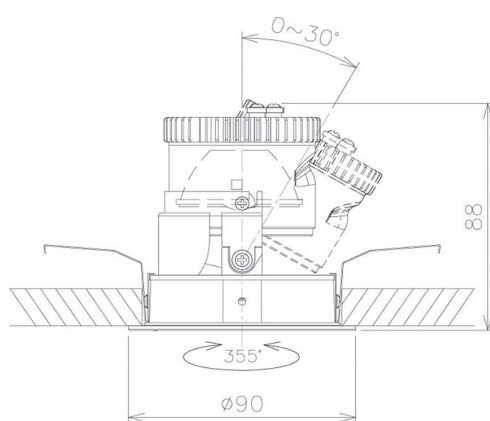

Item no. DD091-0520MW9040

Series Name: $\Phi 80$ Series Lens Type, Antiglare

Installation	Recessed mount
Type	
Fixture wattage	5W
Beam angle	15 deg
Color Temp.	4000K
CRI	Ra>90
Luminous	360 lm
Body	Die-cast aluminum alloy
Body finish	N/A
Trim finish	White
Reflector finish	Mirror
IP Rate	IP20
Light source	COB module
Input Voltage	AC220~240V
Dimming Type	Non-Dimmable
Certificate	CE, CCC
Cut Hole	80mm

Height (Weight)	
36.0W	162 (0.7kg)
28.5W	162 (0.7kg)
21.0W	122 (0.6kg)
14.2W	122 (0.6kg)
7.4W	102 (0.6kg)
5.0W	102 (0.4kg)