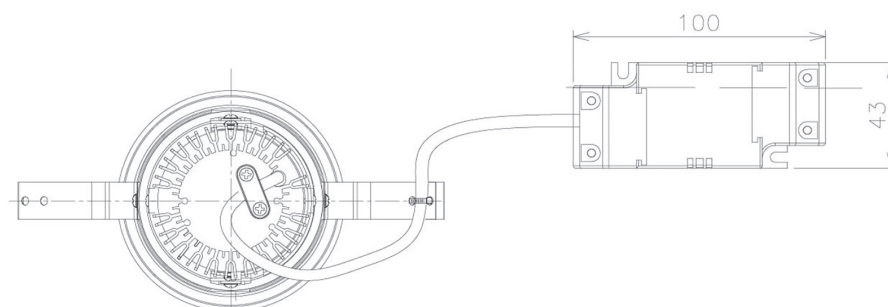

Item no. DD091-0525MB9027

Series Name: Φ 80 Series Lens Type, Antiglare

Installation	Recessed mount
Type	
Fixture wattage	5W
Beam angle	20 deg
Color Temp.	2700K
CRI	Ra>90
Luminous	325 lm
Body	Die-cast aluminum alloy
Body finish	N/A
Trim finish	Black
Reflector finish	Mirror
IP Rate	IP20
Light source	COB module
Input Voltage	AC220~240V
Dimming Type	Non-Dimmable
Certificate	CE, CCC
Cut Hole	80mm

Height (Weight)	
36.0W	162 (0.7kg)
28.5W	162 (0.7kg)
21.0W	122 (0.6kg)
14.2W	122 (0.6kg)
7.4W	102 (0.6kg)
5.0W	102 (0.4kg)