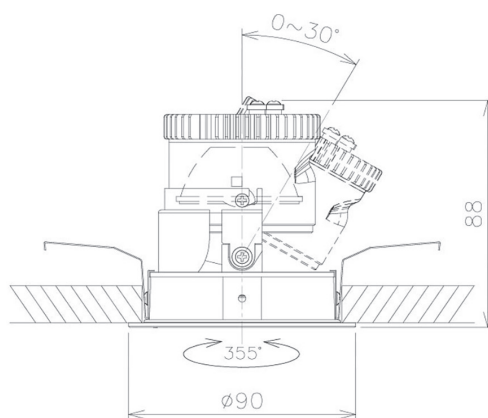

Item no. DD091-0525MB9027

Series Name: Φ 80 Series Lens Type, Antiglare

Installation	Recessed mount
Type	
Fixture wattage	5W
Beam angle	20 deg
Color Temp.	2700K
CRI	Ra>90
Luminous	325 lm
Body	Die-cast aluminum alloy
Body finish	N/A
Trim finish	Black
Reflector finish	Mirror
IP Rate	IP20
Light source	COB module
Input Voltage	AC220~240V
Dimming Type	Non-Dimmable
Certificate	CE, CCC
Cut Hole	80mm

Height (Weight)	
36.0W	162 (0.7kg)
28.5W	162 (0.7kg)
21.0W	122 (0.6kg)
14.2W	122 (0.6kg)
7.4W	102 (0.6kg)
5.0W	102 (0.4kg)