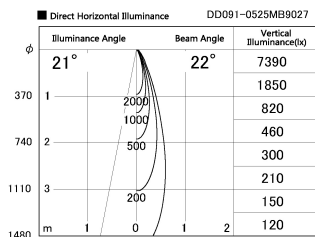

Item no. DD091-0525MB9027

Series Name: Φ 80 Series Lens Type, Antiglare

Installation	Recessed mount
Type	
Fixture wattage	5W
Beam angle	20 deg
Color Temp.	2700K
CRI	Ra>90
Luminous	325 lm
Body	Die-cast aluminum alloy
Body finish	N/A
Trim finish	Black
Reflector finish	Mirror
IP Rate	IP20
Light source	COB module
Input Voltage	AC220~240V
Dimming Type	Non-Dimmable
Certificate	CE, CCC
Cut Hole	80mm

Height (Weight)	
36.0W	162 (0.7kg)
28.5W	162 (0.7kg)
21.0W	122 (0.6kg)
14.2W	122 (0.6kg)
7.4W	102 (0.6kg)
5.0W	102 (0.4kg)