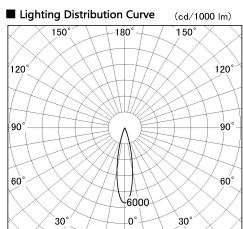

Item no. DD091-0525MB9027

Series Name: Φ 80 Series Lens Type, Antiglare

Installation	Recessed mount
Type	
Fixture wattage	5W
Beam angle	20 deg
Color Temp.	2700K
CRI	Ra>90
Luminous	325 lm
Body	Die-cast aluminum alloy
Body finish	N/A
Trim finish	Black
Reflector finish	Mirror
IP Rate	IP20
Light source	COB module
Input Voltage	AC220~240V
Dimming Type	Non-Dimmable
Certificate	CE, CCC
Cut Hole	80mm

Height (Weight)	
36.0W	162 (0.7kg)
28.5W	162 (0.7kg)
21.0W	122 (0.6kg)
14.2W	122 (0.6kg)
7.4W	102 (0.6kg)
5.0W	102 (0.4kg)