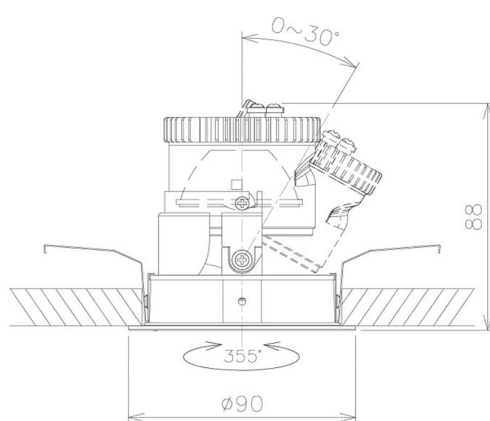

Installation	Recessed mount
Type	
Fixture wattage	5W
Beam angle	20 deg
Color Temp.	3000K
CRI	Ra>90
Luminous	339 lm
Body	Die-cast aluminum alloy
Body finish	N/A
Trim finish	Black
Reflector finish	Mirror
IP Rate	IP20
Light source	COB module
Input Voltage	AC220~240V
Dimming Type	Non-Dimmable
Certificate	CE, CCC
Cut Hole	80mm