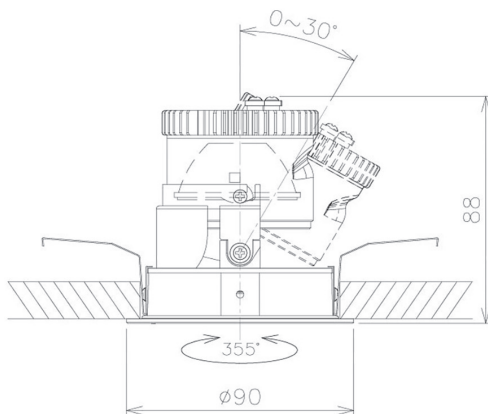

Item no. DD091-0525MB9030

Series Name: Φ 80 Series Lens Type, Antiglare

Installation	Recessed mount
Type	Φ 80 Series Lens Type, Antiglare
Fixture wattage	5W
Beam angle	20 deg
Color Temp.	3000K
CRI	Ra>90
Luminous	339 lm
Body	Die-cast aluminum alloy
Body finish	N/A
Trim finish	Black
Reflector finish	Mirror
IP Rate	IP20
Light source	COB module
Input Voltage	AC220~240V
Dimming Type	Non-Dimmable
Certificate	CE, CCC
Cut Hole	80mm

Height (Weight)	
36.0W	162 (0.7kg)
28.5W	162 (0.7kg)
21.0W	122 (0.6kg)
14.2W	122 (0.6kg)
7.4W	102 (0.6kg)
5.0W	102 (0.4kg)