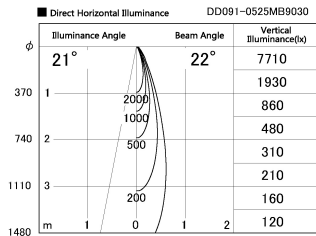

Item no. DD091-0525MB9030

Series Name: Φ 80 Series Lens Type, Antiglare

Installation	Recessed mount
Type	Φ 80 Series Lens Type, Antiglare
Fixture wattage	5W
Beam angle	20 deg
Color Temp.	3000K
CRI	Ra>90
Luminous	339 lm
Body	Die-cast aluminum alloy
Body finish	N/A
Trim finish	Black
Reflector finish	Mirror
IP Rate	IP20
Light source	COB module
Input Voltage	AC220~240V
Dimming Type	Non-Dimmable
Certificate	CE, CCC
Cut Hole	80mm

Height (Weight)	
36.0W	162 (0.7kg)
28.5W	162 (0.7kg)
21.0W	122 (0.6kg)
14.2W	122 (0.6kg)
7.4W	102 (0.6kg)
5.0W	102 (0.4kg)