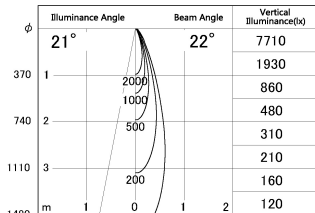

Installation	Recessed mount
Type	
Fixture wattage	5W
Beam angle	20 deg
Color Temp.	3000K
CRI	Ra>90
Luminous	339 lm
Body	Die-cast aluminum alloy
Body finish	N/A
Trim finish	Black
Reflector finish	Mirror
IP Rate	IP20
Light source	COB module
Input Voltage	AC220~240V
Dimming Type	Non-Dimmable
Certificate	CE, CCC
Cut Hole	80mm

■ Lighting Distribution Curve (cd/1000 lm)