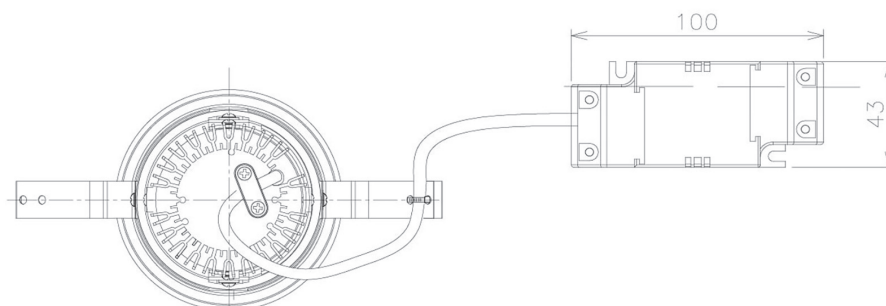

Item no. DD091-0525MB9030

Series Name: Φ 80 Series Lens Type, Antiglare

Installation	Recessed mount
Type	Φ 80 Series Lens Type, Antiglare
Fixture wattage	5W
Beam angle	20 deg
Color Temp.	3000K
CRI	Ra>90
Luminous	339 lm
Body	Die-cast aluminum alloy
Body finish	N/A
Trim finish	Black
Reflector finish	Mirror
IP Rate	IP20
Light source	COB module
Input Voltage	AC220~240V
Dimming Type	Non-Dimmable
Certificate	CE, CCC
Cut Hole	80mm

Height (Weight)	
36.0W	162 (0.7kg)
28.5W	162 (0.7kg)
21.0W	122 (0.6kg)
14.2W	122 (0.6kg)
7.4W	102 (0.6kg)
5.0W	102 (0.4kg)