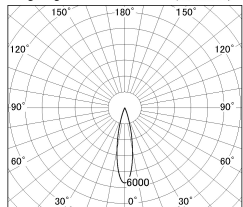

Installation	Recessed mount
Type	
Fixture wattage	5W
Beam angle	20 deg
Color Temp.	3000K
CRI	Ra>90
Luminous	339 lm
Body	Die-cast aluminum alloy
Body finish	N/A
Trim finish	Black
Reflector finish	Mirror
IP Rate	IP20
Light source	COB module
Input Voltage	AC220~240V
Dimming Type	Non-Dimmable
Certificate	CE, CCC
Cut Hole	80mm

■ Lighting Distribution Curve (cd/1000 lm)