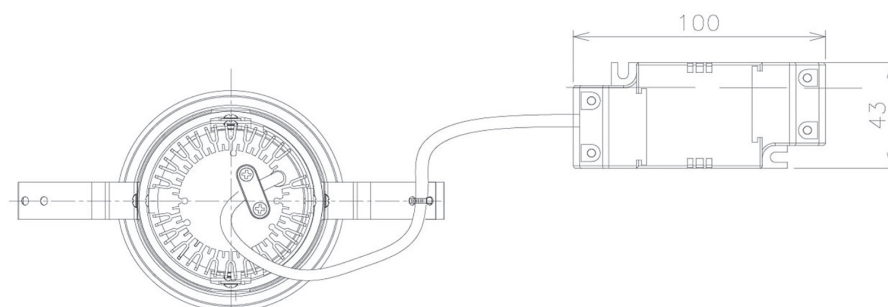

Installation	Recessed mount
Type	
Fixture wattage	5W
Beam angle	20 deg
Color Temp.	3000K
CRI	Ra>90
Luminous	339 lm
Body	Die-cast aluminum alloy
Body finish	N/A
Trim finish	Black
Reflector finish	Mirror
IP Rate	IP20
Light source	COB module
Input Voltage	AC220~240V
Dimming Type	Non-Dimmable
Certificate	CE, CCC
Cut Hole	80mm