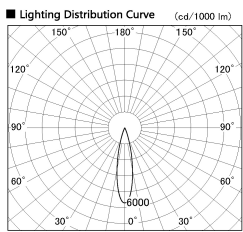

Item no. DD091-0525MB9030

Series Name: Φ 80 Series Lens Type, Antiglare

Installation	Recessed mount
Type	Φ 80 Series Lens Type, Antiglare
Fixture wattage	5W
Beam angle	20 deg
Color Temp.	3000K
CRI	Ra>90
Luminous	339 lm
Body	Die-cast aluminum alloy
Body finish	N/A
Trim finish	Black
Reflector finish	Mirror
IP Rate	IP20
Light source	COB module
Input Voltage	AC220~240V
Dimming Type	Non-Dimmable
Certificate	CE, CCC
Cut Hole	80mm

Height (Weight)	
36.0W	162 (0.7kg)
28.5W	162 (0.7kg)
21.0W	122 (0.6kg)
14.2W	122 (0.6kg)
7.4W	102 (0.6kg)
5.0W	102 (0.4kg)