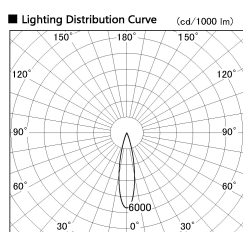

Item no. DD091-0525MB9035

Series Name: $\Phi 80$ Series Lens Type, Antiglare

Installation	Recessed mount
Type	$\Phi 80$ Series Lens Type, Antiglare
Fixture wattage	5W
Beam angle	20 deg
Color Temp.	3500K
CRI	Ra>90
Luminous	346 lm
Body	Die-cast aluminum alloy
Body finish	N/A
Trim finish	Black
Reflector finish	Mirror
IP Rate	IP20
Light source	COB module
Input Voltage	AC220~240V
Dimming Type	Non-Dimmable
Certificate	CE, CCC
Cut Hole	80mm

Height (Weight)	
36.0W	162 (0.7kg)
28.5W	162 (0.7kg)
21.0W	122 (0.6kg)
14.2W	122 (0.6kg)
7.4W	102 (0.6kg)
5.0W	102 (0.4kg)