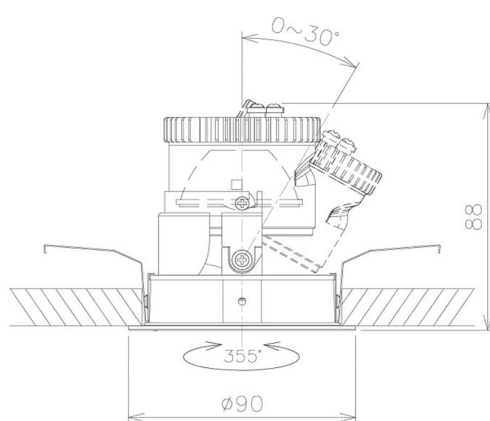

Height (Weight)	
36.0W	162 (0.7kg)
28.5W	162 (0.7kg)
21.0W	122 (0.6kg)
14.2W	122 (0.6kg)
7.4W	102 (0.6kg)
5.0W	102 (0.4kg)