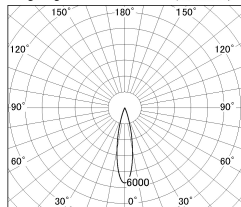

■ Lighting Distribution Curve (cd/1000 lm)

Installation	Recessed mount
Type	
Fixture wattage	5W
Beam angle	20 deg
Color Temp.	3500K
CRI	Ra>90
Luminous	346 lm
Body	Die-cast aluminum alloy
Body finish	N/A
Trim finish	Black
Reflector finish	Mirror
IP Rate	IP20
Light source	COB module
Input Voltage	AC220~240V
Dimming Type	Non-Dimmable
Certificate	CE, CCC
Cut Hole	80mm