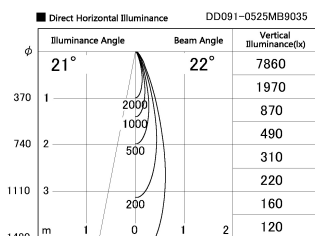

Item no. DD091-0525MB9035

Series Name: $\Phi 80$ Series Lens Type, Antiglare

Installation	Recessed mount
Type	$\Phi 80$ Series Lens Type, Antiglare
Fixture wattage	5W
Beam angle	20 deg
Color Temp.	3500K
CRI	Ra>90
Luminous	346 lm
Body	Die-cast aluminum alloy
Body finish	N/A
Trim finish	Black
Reflector finish	Mirror
IP Rate	IP20
Light source	COB module
Input Voltage	AC220~240V
Dimming Type	Non-Dimmable
Certificate	CE, CCC
Cut Hole	80mm

Height (Weight)	
36.0W	162 (0.7kg)
28.5W	162 (0.7kg)
21.0W	122 (0.6kg)
14.2W	122 (0.6kg)
7.4W	102 (0.6kg)
5.0W	102 (0.4kg)