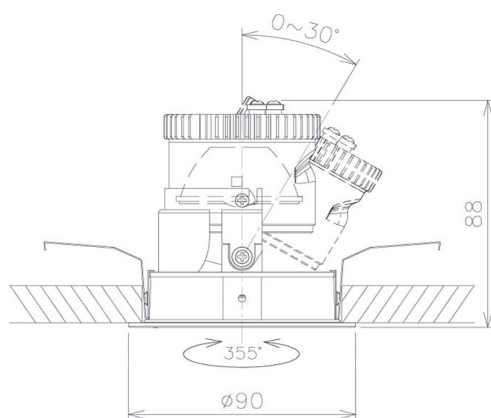

Item no. DD091-0525MB9035

Series Name: $\Phi 80$ Series Lens Type, Antiglare

Installation	Recessed mount
Type	$\Phi 80$ Series Lens Type, Antiglare
Fixture wattage	5W
Beam angle	20 deg
Color Temp.	3500K
CRI	Ra>90
Luminous	346 lm
Body	Die-cast aluminum alloy
Body finish	N/A
Trim finish	Black
Reflector finish	Mirror
IP Rate	IP20
Light source	COB module
Input Voltage	AC220~240V
Dimming Type	Non-Dimmable
Certificate	CE, CCC
Cut Hole	80mm

Height (Weight)	
36.0W	162 (0.7kg)
28.5W	162 (0.7kg)
21.0W	122 (0.6kg)
14.2W	122 (0.6kg)
7.4W	102 (0.6kg)
5.0W	102 (0.4kg)