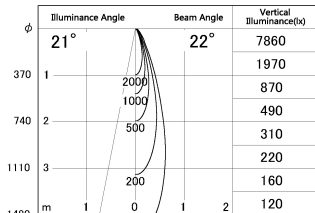

Installation	Recessed mount
Type	
Fixture wattage	5W
Beam angle	20 deg
Color Temp.	3500K
CRI	Ra>90
Luminous	346 lm
Body	Die-cast aluminum alloy
Body finish	N/A
Trim finish	Black
Reflector finish	Mirror
IP Rate	IP20
Light source	COB module
Input Voltage	AC220~240V
Dimming Type	Non-Dimmable
Certificate	CE, CCC
Cut Hole	80mm