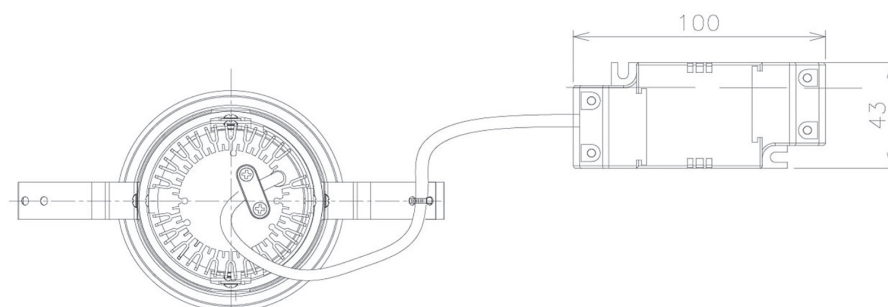

Height (Weight)	
36.0W	162 (0.7kg)
28.5W	162 (0.7kg)
21.0W	122 (0.6kg)
14.2W	122 (0.6kg)
7.4W	102 (0.6kg)
5.0W	102 (0.4kg)