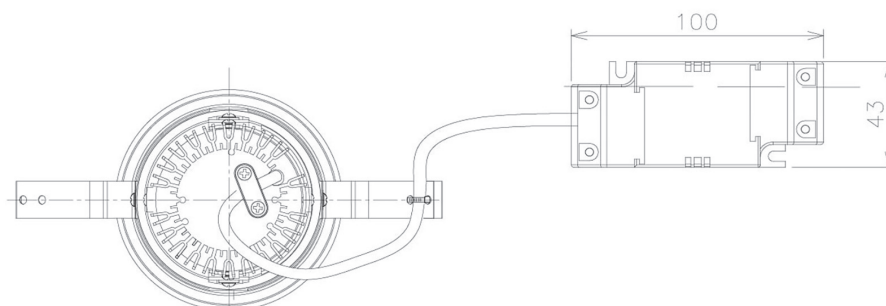

Item no. DD091-0525MB9035

Series Name: $\Phi 80$ Series Lens Type, Antiglare

Installation	Recessed mount
Type	$\Phi 80$ Series Lens Type, Antiglare
Fixture wattage	5W
Beam angle	20 deg
Color Temp.	3500K
CRI	Ra>90
Luminous	346 lm
Body	Die-cast aluminum alloy
Body finish	N/A
Trim finish	Black
Reflector finish	Mirror
IP Rate	IP20
Light source	COB module
Input Voltage	AC220~240V
Dimming Type	Non-Dimmable
Certificate	CE, CCC
Cut Hole	80mm

Height (Weight)	
36.0W	162 (0.7kg)
28.5W	162 (0.7kg)
21.0W	122 (0.6kg)
14.2W	122 (0.6kg)
7.4W	102 (0.6kg)
5.0W	102 (0.4kg)