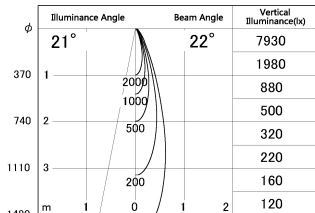

Installation	Recessed mount
Type	
Fixture wattage	5W
Beam angle	20 deg
Color Temp.	4000K
CRI	Ra>90
Luminous	349 lm
Body	Die-cast aluminum alloy
Body finish	N/A
Trim finish	Black
Reflector finish	Mirror
IP Rate	IP20
Light source	COB module
Input Voltage	AC220~240V
Dimming Type	Non-Dimmable
Certificate	CE, CCC
Cut Hole	80mm

■ Lighting Distribution Curve (cd/1000 lm)