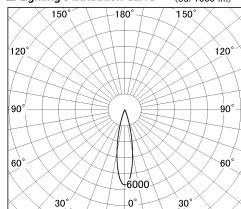

Installation	Recessed mount
Type	
Fixture wattage	5W
Beam angle	20 deg
Color Temp.	4000K
CRI	Ra>90
Luminous	349 lm
Body	Die-cast aluminum alloy
Body finish	N/A
Trim finish	Black
Reflector finish	Mirror
IP Rate	IP20
Light source	COB module
Input Voltage	AC220~240V
Dimming Type	Non-Dimmable
Certificate	CE, CCC
Cut Hole	80mm

■ Lighting Distribution Curve (cd/1000 lm)