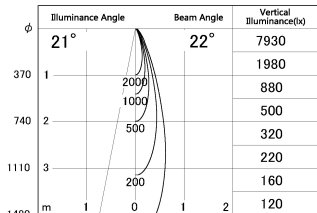

Installation	Recessed mount
Type	$\Phi 80$ Series Lens Type, Antiglare
Fixture wattage	5W
Beam angle	20 deg
Color Temp.	4000K
CRI	Ra>90
Luminous	349 lm
Body	Die-cast aluminum alloy
Body finish	N/A
Trim finish	Black
Reflector finish	Mirror
IP Rate	IP20
Light source	COB module
Input Voltage	AC220~240V
Dimming Type	Non-Dimmable
Certificate	CE, CCC
Cut Hole	80mm

■ Lighting Distribution Curve (cd/1000 lm)