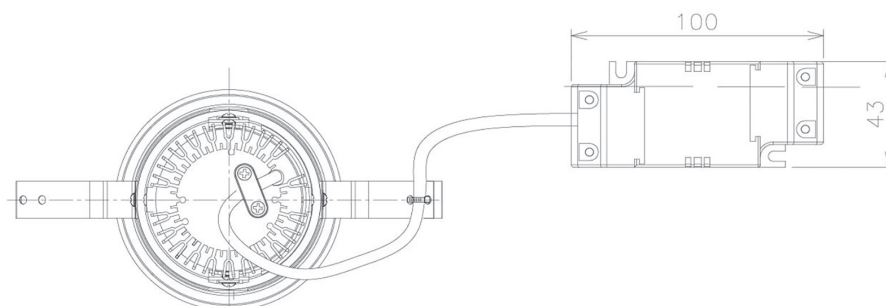

Installation	Recessed mount
Type	$\Phi 80$ Series Lens Type, Antiglare
Fixture wattage	5W
Beam angle	20 deg
Color Temp.	4000K
CRI	Ra>90
Luminous	349 lm
Body	Die-cast aluminum alloy
Body finish	N/A
Trim finish	Black
Reflector finish	Mirror
IP Rate	IP20
Light source	COB module
Input Voltage	AC220~240V
Dimming Type	Non-Dimmable
Certificate	CE, CCC
Cut Hole	80mm