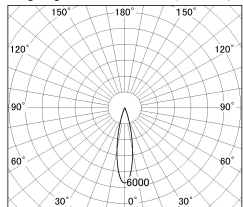

Installation	Recessed mount
Type	$\Phi 80$ Series Lens Type, Antiglare
Fixture wattage	5W
Beam angle	20 deg
Color Temp.	4000K
CRI	Ra>90
Luminous	349 lm
Body	Die-cast aluminum alloy
Body finish	N/A
Trim finish	Black
Reflector finish	Mirror
IP Rate	IP20
Light source	COB module
Input Voltage	AC220~240V
Dimming Type	Non-Dimmable
Certificate	CE, CCC
Cut Hole	80mm

■ Lighting Distribution Curve (cd/1000 lm)