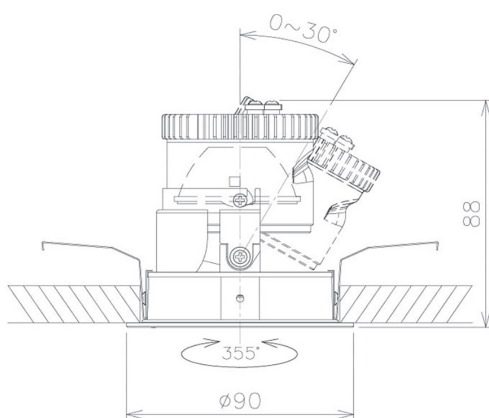

Installation	Recessed mount
Type	$\Phi 80$ Series Lens Type, Antiglare
Fixture wattage	5W
Beam angle	20 deg
Color Temp.	4000K
CRI	Ra>90
Luminous	349 lm
Body	Die-cast aluminum alloy
Body finish	N/A
Trim finish	Black
Reflector finish	Mirror
IP Rate	IP20
Light source	COB module
Input Voltage	AC220~240V
Dimming Type	Non-Dimmable
Certificate	CE, CCC
Cut Hole	80mm