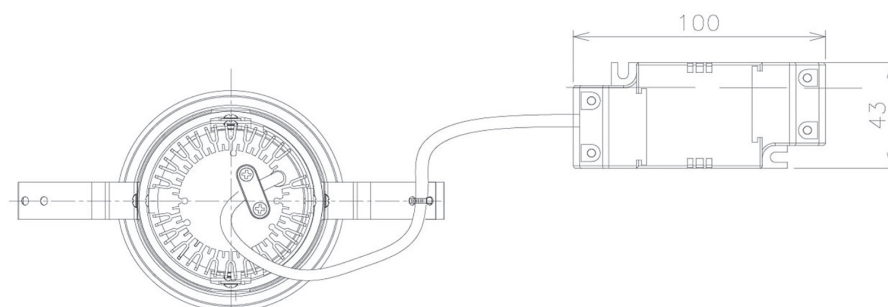

Installation	Recessed mount
Type	
Fixture wattage	5W
Beam angle	20 deg
Color Temp.	4000K
CRI	Ra>90
Luminous	349 lm
Body	Die-cast aluminum alloy
Body finish	N/A
Trim finish	Black
Reflector finish	Mirror
IP Rate	IP20
Light source	COB module
Input Voltage	AC220~240V
Dimming Type	Non-Dimmable
Certificate	CE, CCC
Cut Hole	80mm