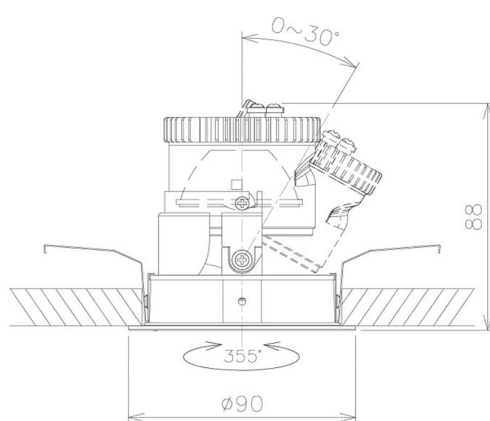

Installation	Recessed mount
Type	
Fixture wattage	5W
Beam angle	20 deg
Color Temp.	4000K
CRI	Ra>90
Luminous	349 lm
Body	Die-cast aluminum alloy
Body finish	N/A
Trim finish	Black
Reflector finish	Mirror
IP Rate	IP20
Light source	COB module
Input Voltage	AC220~240V
Dimming Type	Non-Dimmable
Certificate	CE, CCC
Cut Hole	80mm