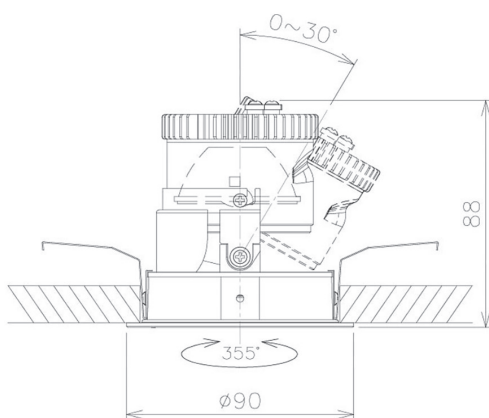

Installation	Recessed mount
Type	
Fixture wattage	5W
Beam angle	20 deg
Color Temp.	2700K
CRI	Ra>90
Luminous	325 lm
Body	Die-cast aluminum alloy
Body finish	N/A
Trim finish	White
Reflector finish	Mirror
IP Rate	IP20
Light source	COB module
Input Voltage	AC220~240V
Dimming Type	Non-Dimmable
Certificate	CE, CCC
Cut Hole	80mm