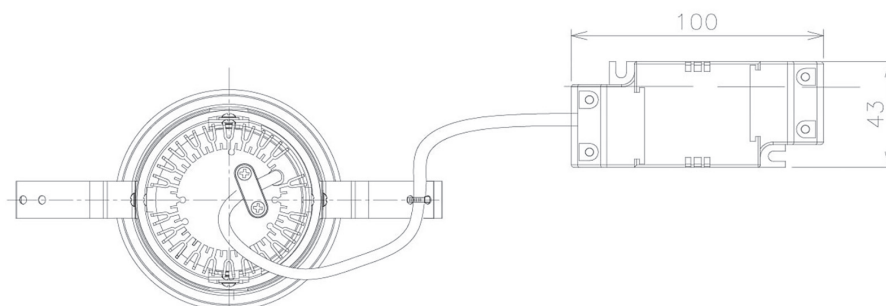

Item no. DD091-0525MW9027

Series Name: Φ 80 Series Lens Type, Antiglare

Installation	Recessed mount
Type	Φ 80 Series Lens Type, Antiglare
Fixture wattage	5W
Beam angle	20 deg
Color Temp.	2700K
CRI	Ra>90
Luminous	325 lm
Body	Die-cast aluminum alloy
Body finish	N/A
Trim finish	White
Reflector finish	Mirror
IP Rate	IP20
Light source	COB module
Input Voltage	AC220~240V
Dimming Type	Non-Dimmable
Certificate	CE, CCC
Cut Hole	80mm

Height (Weight)	
36.0W	162 (0.7kg)
28.5W	162 (0.7kg)
21.0W	122 (0.6kg)
14.2W	122 (0.6kg)
7.4W	102 (0.6kg)
5.0W	102 (0.4kg)