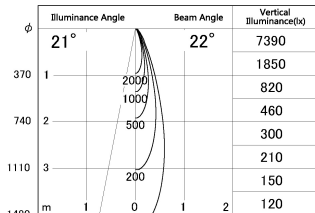

Installation	Recessed mount
Type	
Fixture wattage	5W
Beam angle	20 deg
Color Temp.	2700K
CRI	Ra>90
Luminous	325 lm
Body	Die-cast aluminum alloy
Body finish	N/A
Trim finish	White
Reflector finish	Mirror
IP Rate	IP20
Light source	COB module
Input Voltage	AC220~240V
Dimming Type	Non-Dimmable
Certificate	CE, CCC
Cut Hole	80mm

■ Lighting Distribution Curve (cd/1000 lm)