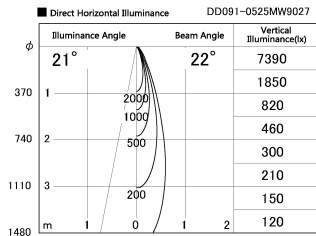

Item no. DD091-0525MW9027

Series Name: Φ 80 Series Lens Type, Antiglare

Installation	Recessed mount
Type	Φ 80 Series Lens Type, Antiglare
Fixture wattage	5W
Beam angle	20 deg
Color Temp.	2700K
CRI	Ra>90
Luminous	325 lm
Body	Die-cast aluminum alloy
Body finish	N/A
Trim finish	White
Reflector finish	Mirror
IP Rate	IP20
Light source	COB module
Input Voltage	AC220~240V
Dimming Type	Non-Dimmable
Certificate	CE, CCC
Cut Hole	80mm

Height (Weight)	
36.0W	162 (0.7kg)
28.5W	162 (0.7kg)
21.0W	122 (0.6kg)
14.2W	122 (0.6kg)
7.4W	102 (0.6kg)
5.0W	102 (0.4kg)