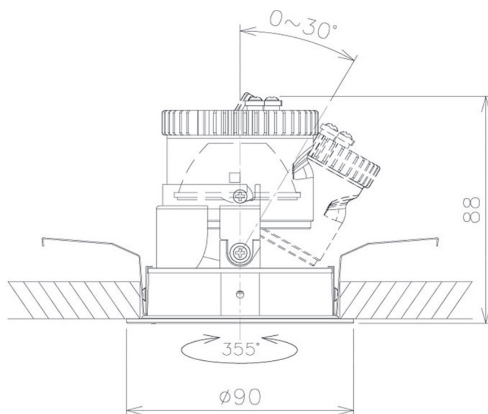

Item no. DD091-0525MW9027

Series Name: Φ 80 Series Lens Type, Antiglare

Installation	Recessed mount
Type	Φ 80 Series Lens Type, Antiglare
Fixture wattage	5W
Beam angle	20 deg
Color Temp.	2700K
CRI	Ra>90
Luminous	325 lm
Body	Die-cast aluminum alloy
Body finish	N/A
Trim finish	White
Reflector finish	Mirror
IP Rate	IP20
Light source	COB module
Input Voltage	AC220~240V
Dimming Type	Non-Dimmable
Certificate	CE, CCC
Cut Hole	80mm

Height (Weight)	
36.0W	162 (0.7kg)
28.5W	162 (0.7kg)
21.0W	122 (0.6kg)
14.2W	122 (0.6kg)
7.4W	102 (0.6kg)
5.0W	102 (0.4kg)