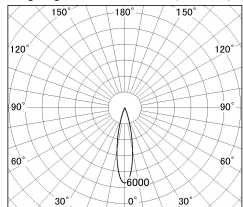

Installation	Recessed mount
Type	
Fixture wattage	5W
Beam angle	20 deg
Color Temp.	2700K
CRI	Ra>90
Luminous	325 lm
Body	Die-cast aluminum alloy
Body finish	N/A
Trim finish	White
Reflector finish	Mirror
IP Rate	IP20
Light source	COB module
Input Voltage	AC220~240V
Dimming Type	Non-Dimmable
Certificate	CE, CCC
Cut Hole	80mm

■ Lighting Distribution Curve (cd/1000 lm)