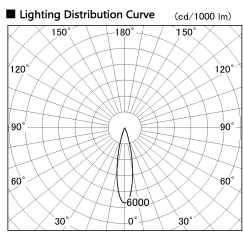

Item no. DD091-0525MW9027

Series Name: Φ 80 Series Lens Type, Antiglare

Installation	Recessed mount
Type	Φ 80 Series Lens Type, Antiglare
Fixture wattage	5W
Beam angle	20 deg
Color Temp.	2700K
CRI	Ra>90
Luminous	325 lm
Body	Die-cast aluminum alloy
Body finish	N/A
Trim finish	White
Reflector finish	Mirror
IP Rate	IP20
Light source	COB module
Input Voltage	AC220~240V
Dimming Type	Non-Dimmable
Certificate	CE, CCC
Cut Hole	80mm

Height (Weight)	
36.0W	162 (0.7kg)
28.5W	162 (0.7kg)
21.0W	122 (0.6kg)
14.2W	122 (0.6kg)
7.4W	102 (0.6kg)
5.0W	102 (0.4kg)