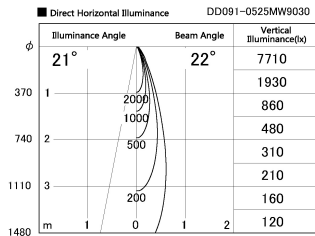

Item no. DD091-0525MW9030

Series Name: Φ 80 Series Lens Type, Antiglare

Installation	Recessed mount
Type	
Fixture wattage	5W
Beam angle	20 deg
Color Temp.	3000K
CRI	Ra>90
Luminous	339 lm
Body	Die-cast aluminum alloy
Body finish	N/A
Trim finish	White
Reflector finish	Mirror
IP Rate	IP20
Light source	COB module
Input Voltage	AC220~240V
Dimming Type	Non-Dimmable
Certificate	CE, CCC
Cut Hole	80mm

Height (Weight)	
36.0W	162 (0.7kg)
28.5W	162 (0.7kg)
21.0W	122 (0.6kg)
14.2W	122 (0.6kg)
7.4W	102 (0.6kg)
5.0W	102 (0.4kg)