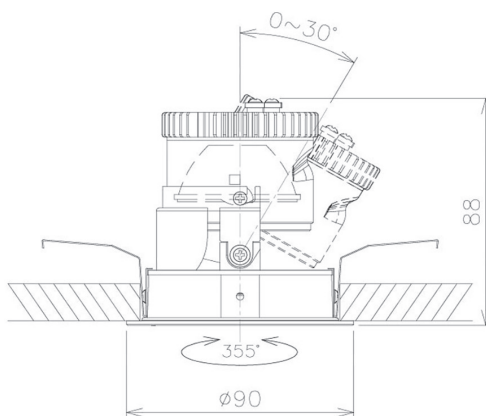

Item no. DD091-0525MW9030

Series Name: Φ 80 Series Lens Type, Antiglare

Installation	Recessed mount
Type	
Fixture wattage	5W
Beam angle	20 deg
Color Temp.	3000K
CRI	Ra>90
Luminous	339 lm
Body	Die-cast aluminum alloy
Body finish	N/A
Trim finish	White
Reflector finish	Mirror
IP Rate	IP20
Light source	COB module
Input Voltage	AC220~240V
Dimming Type	Non-Dimmable
Certificate	CE, CCC
Cut Hole	80mm

Height (Weight)	
36.0W	162 (0.7kg)
28.5W	162 (0.7kg)
21.0W	122 (0.6kg)
14.2W	122 (0.6kg)
7.4W	102 (0.6kg)
5.0W	102 (0.4kg)