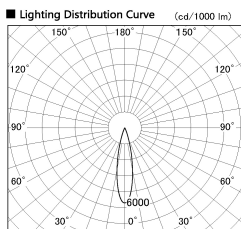

Item no. DD091-0525MW9030

Series Name: Φ 80 Series Lens Type, Antiglare

Installation	Recessed mount
Type	
Fixture wattage	5W
Beam angle	20 deg
Color Temp.	3000K
CRI	Ra>90
Luminous	339 lm
Body	Die-cast aluminum alloy
Body finish	N/A
Trim finish	White
Reflector finish	Mirror
IP Rate	IP20
Light source	COB module
Input Voltage	AC220~240V
Dimming Type	Non-Dimmable
Certificate	CE, CCC
Cut Hole	80mm

Height (Weight)	
36.0W	162 (0.7kg)
28.5W	162 (0.7kg)
21.0W	122 (0.6kg)
14.2W	122 (0.6kg)
7.4W	102 (0.6kg)
5.0W	102 (0.4kg)