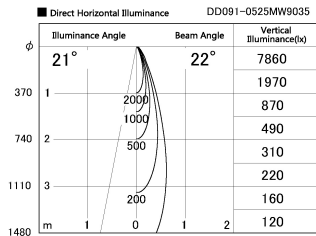

Item no. DD091-0525MW9035

Series Name:  $\Phi 80$  Series Lens Type, Antiglare

Installation	Recessed mount
Type	$\Phi 80$ Series Lens Type, Antiglare
Fixture wattage	5W
Beam angle	20 deg
Color Temp.	3500K
CRI	Ra>90
Luminous	346 lm
Body	Die-cast aluminum alloy
Body finish	N/A
Trim finish	White
Reflector finish	Mirror
IP Rate	IP20
Light source	COB module
Input Voltage	AC220~240V
Dimming Type	Non-Dimmable
Certificate	CE, CCC
Cut Hole	80mm

Height (Weight)	
36.0W	162 (0.7kg)
28.5W	162 (0.7kg)
21.0W	122 (0.6kg)
14.2W	122 (0.6kg)
7.4W	102 (0.6kg)
5.0W	102 (0.4kg)