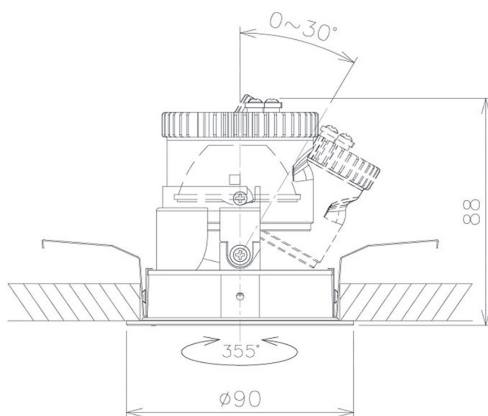

Item no. DD091-0525MW9035

Series Name: $\Phi 80$ Series Lens Type, Antiglare

Installation	Recessed mount
Type	
Fixture wattage	5W
Beam angle	20 deg
Color Temp.	3500K
CRI	Ra>90
Luminous	346 lm
Body	Die-cast aluminum alloy
Body finish	N/A
Trim finish	White
Reflector finish	Mirror
IP Rate	IP20
Light source	COB module
Input Voltage	AC220~240V
Dimming Type	Non-Dimmable
Certificate	CE, CCC
Cut Hole	80mm

Height (Weight)	
36.0W	162 (0.7kg)
28.5W	162 (0.7kg)
21.0W	122 (0.6kg)
14.2W	122 (0.6kg)
7.4W	102 (0.6kg)
5.0W	102 (0.4kg)