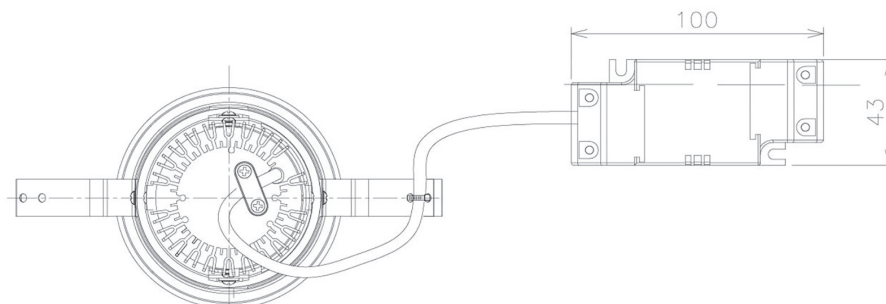

Item no. DD091-0525MW9035

Series Name: $\Phi 80$ Series Lens Type, Antiglare

Installation	Recessed mount
Type	
Fixture wattage	5W
Beam angle	20 deg
Color Temp.	3500K
CRI	Ra>90
Luminous	346 lm
Body	Die-cast aluminum alloy
Body finish	N/A
Trim finish	White
Reflector finish	Mirror
IP Rate	IP20
Light source	COB module
Input Voltage	AC220~240V
Dimming Type	Non-Dimmable
Certificate	CE, CCC
Cut Hole	80mm

Height (Weight)	
36.0W	162 (0.7kg)
28.5W	162 (0.7kg)
21.0W	122 (0.6kg)
14.2W	122 (0.6kg)
7.4W	102 (0.6kg)
5.0W	102 (0.4kg)