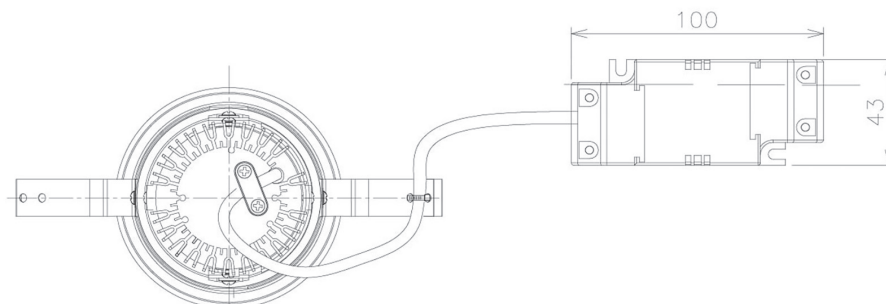

Item no. DD091-0525MW9035

Series Name:  $\Phi 80$  Series Lens Type, Antiglare

Installation	Recessed mount
Type	$\Phi 80$ Series Lens Type, Antiglare
Fixture wattage	5W
Beam angle	20 deg
Color Temp.	3500K
CRI	Ra>90
Luminous	346 lm
Body	Die-cast aluminum alloy
Body finish	N/A
Trim finish	White
Reflector finish	Mirror
IP Rate	IP20
Light source	COB module
Input Voltage	AC220~240V
Dimming Type	Non-Dimmable
Certificate	CE, CCC
Cut Hole	80mm

Height (Weight)	
36.0W	162 (0.7kg)
28.5W	162 (0.7kg)
21.0W	122 (0.6kg)
14.2W	122 (0.6kg)
7.4W	102 (0.6kg)
5.0W	102 (0.4kg)