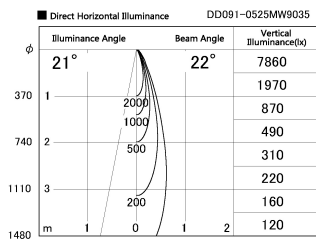

Item no. DD091-0525MW9035

Series Name: $\Phi 80$ Series Lens Type, Antiglare

Installation	Recessed mount
Type	
Fixture wattage	5W
Beam angle	20 deg
Color Temp.	3500K
CRI	Ra>90
Luminous	346 lm
Body	Die-cast aluminum alloy
Body finish	N/A
Trim finish	White
Reflector finish	Mirror
IP Rate	IP20
Light source	COB module
Input Voltage	AC220~240V
Dimming Type	Non-Dimmable
Certificate	CE, CCC
Cut Hole	80mm

Height (Weight)	
36.0W	162 (0.7kg)
28.5W	162 (0.7kg)
21.0W	122 (0.6kg)
14.2W	122 (0.6kg)
7.4W	102 (0.6kg)
5.0W	102 (0.4kg)