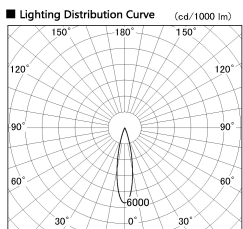

Item no. DD091-0525MW9035

Series Name: $\Phi 80$ Series Lens Type, Antiglare

Installation	Recessed mount
Type	
Fixture wattage	5W
Beam angle	20 deg
Color Temp.	3500K
CRI	Ra>90
Luminous	346 lm
Body	Die-cast aluminum alloy
Body finish	N/A
Trim finish	White
Reflector finish	Mirror
IP Rate	IP20
Light source	COB module
Input Voltage	AC220~240V
Dimming Type	Non-Dimmable
Certificate	CE, CCC
Cut Hole	80mm

Height (Weight)	
36.0W	162 (0.7kg)
28.5W	162 (0.7kg)
21.0W	122 (0.6kg)
14.2W	122 (0.6kg)
7.4W	102 (0.6kg)
5.0W	102 (0.4kg)