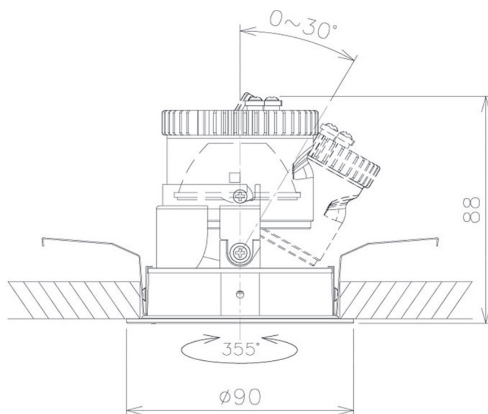

Item no. DD091-0525MW9035

Series Name:  $\Phi 80$  Series Lens Type, Antiglare

Installation	Recessed mount
Type	$\Phi 80$ Series Lens Type, Antiglare
Fixture wattage	5W
Beam angle	20 deg
Color Temp.	3500K
CRI	Ra>90
Luminous	346 lm
Body	Die-cast aluminum alloy
Body finish	N/A
Trim finish	White
Reflector finish	Mirror
IP Rate	IP20
Light source	COB module
Input Voltage	AC220~240V
Dimming Type	Non-Dimmable
Certificate	CE, CCC
Cut Hole	80mm

Height (Weight)	
36.0W	162 (0.7kg)
28.5W	162 (0.7kg)
21.0W	122 (0.6kg)
14.2W	122 (0.6kg)
7.4W	102 (0.6kg)
5.0W	102 (0.4kg)