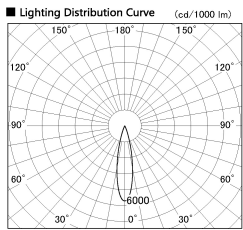

Item no. DD091-0525MW9035

Series Name:  $\Phi 80$  Series Lens Type, Antiglare

Installation	Recessed mount
Type	$\Phi 80$ Series Lens Type, Antiglare
Fixture wattage	5W
Beam angle	20 deg
Color Temp.	3500K
CRI	Ra>90
Luminous	346 lm
Body	Die-cast aluminum alloy
Body finish	N/A
Trim finish	White
Reflector finish	Mirror
IP Rate	IP20
Light source	COB module
Input Voltage	AC220~240V
Dimming Type	Non-Dimmable
Certificate	CE, CCC
Cut Hole	80mm

Height (Weight)	
36.0W	162 (0.7kg)
28.5W	162 (0.7kg)
21.0W	122 (0.6kg)
14.2W	122 (0.6kg)
7.4W	102 (0.6kg)
5.0W	102 (0.4kg)