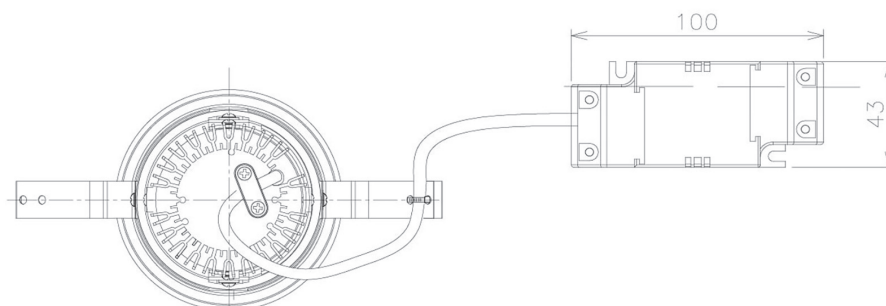

Item no. DD091-0525MW9040

Series Name: Φ 80 Series Lens Type, Antiglare

Installation	Recessed mount
Type	Φ 80 Series Lens Type, Antiglare
Fixture wattage	5W
Beam angle	20 deg
Color Temp.	4000K
CRI	Ra>90
Luminous	349 lm
Body	Die-cast aluminum alloy
Body finish	N/A
Trim finish	White
Reflector finish	Mirror
IP Rate	IP20
Light source	COB module
Input Voltage	AC220~240V
Dimming Type	Non-Dimmable
Certificate	CE, CCC
Cut Hole	80mm

Height (Weight)	
36.0W	162 (0.7kg)
28.5W	162 (0.7kg)
21.0W	122 (0.6kg)
14.2W	122 (0.6kg)
7.4W	102 (0.6kg)
5.0W	102 (0.4kg)