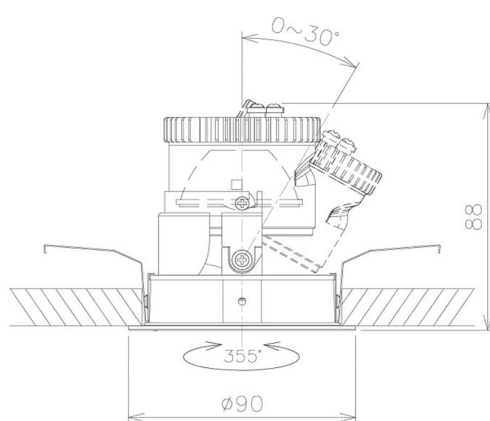

Item no. DD091-0525MW9040

Series Name:  $\Phi$ 80 Series Lens Type, Antiglare

Installation	Recessed mount
Type	
Fixture wattage	5W
Beam angle	20 deg
Color Temp.	4000K
CRI	Ra>90
Luminous	349 lm
Body	Die-cast aluminum alloy
Body finish	N/A
Trim finish	White
Reflector finish	Mirror
IP Rate	IP20
Light source	COB module
Input Voltage	AC220~240V
Dimming Type	Non-Dimmable
Certificate	CE, CCC
Cut Hole	80mm

■ Lighting Distribution Curve (cd/1000 lm)

■ Direct Horizontal Illuminance DD091-0525MW9040

Height (Weight)	
36.0W	162 (0.7kg)
28.5W	162 (0.7kg)
21.0W	122 (0.6kg)
14.2W	122 (0.6kg)
7.4W	102 (0.6kg)
5.0W	102 (0.4kg)