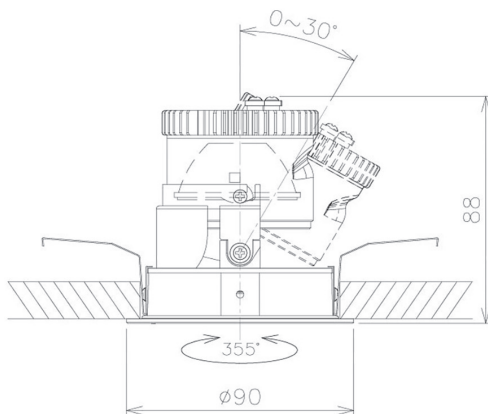

Item no. DD091-0525MW9040

Series Name: Φ 80 Series Lens Type, Antiglare

Installation	Recessed mount
Type	Φ 80 Series Lens Type, Antiglare
Fixture wattage	5W
Beam angle	20 deg
Color Temp.	4000K
CRI	Ra>90
Luminous	349 lm
Body	Die-cast aluminum alloy
Body finish	N/A
Trim finish	White
Reflector finish	Mirror
IP Rate	IP20
Light source	COB module
Input Voltage	AC220~240V
Dimming Type	Non-Dimmable
Certificate	CE, CCC
Cut Hole	80mm

Height (Weight)	
36.0W	162 (0.7kg)
28.5W	162 (0.7kg)
21.0W	122 (0.6kg)
14.2W	122 (0.6kg)
7.4W	102 (0.6kg)
5.0W	102 (0.4kg)