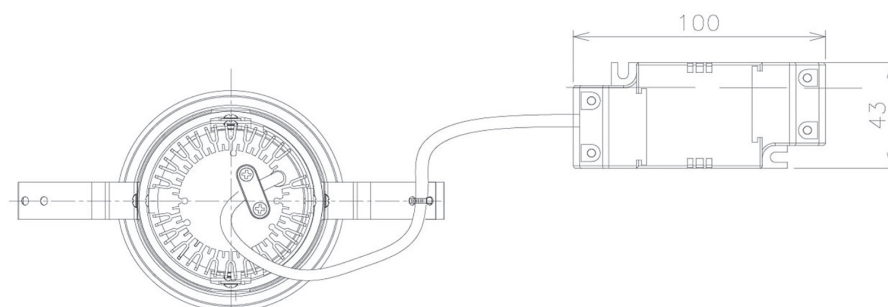

Item no. DD091-0525MW9040

Series Name:  $\Phi$ 80 Series Lens Type, Antiglare

Installation	Recessed mount
Type	
Fixture wattage	5W
Beam angle	20 deg
Color Temp.	4000K
CRI	Ra>90
Luminous	349 lm
Body	Die-cast aluminum alloy
Body finish	N/A
Trim finish	White
Reflector finish	Mirror
IP Rate	IP20
Light source	COB module
Input Voltage	AC220~240V
Dimming Type	Non-Dimmable
Certificate	CE, CCC
Cut Hole	80mm

■ Lighting Distribution Curve (cd/1000 lm)

■ Direct Horizontal Illuminance DD091-0525MW9040

Height (Weight)	
36.0W	162 (0.7kg)
28.5W	162 (0.7kg)
21.0W	122 (0.6kg)
14.2W	122 (0.6kg)
7.4W	102 (0.6kg)
5.0W	102 (0.4kg)