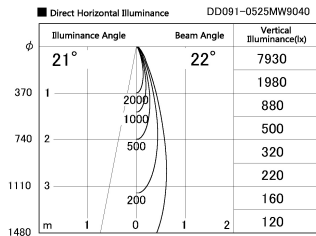

Item no. DD091-0525MW9040

Series Name: Φ 80 Series Lens Type, Antiglare

Installation	Recessed mount
Type	Φ 80 Series Lens Type, Antiglare
Fixture wattage	5W
Beam angle	20 deg
Color Temp.	4000K
CRI	Ra>90
Luminous	349 lm
Body	Die-cast aluminum alloy
Body finish	N/A
Trim finish	White
Reflector finish	Mirror
IP Rate	IP20
Light source	COB module
Input Voltage	AC220~240V
Dimming Type	Non-Dimmable
Certificate	CE, CCC
Cut Hole	80mm

Height (Weight)	
36.0W	162 (0.7kg)
28.5W	162 (0.7kg)
21.0W	122 (0.6kg)
14.2W	122 (0.6kg)
7.4W	102 (0.6kg)
5.0W	102 (0.4kg)