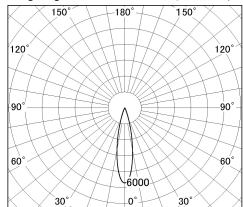

Item no. DD091-0525MW9040

Series Name:  $\Phi$ 80 Series Lens Type, Antiglare

Installation	Recessed mount
Type	
Fixture wattage	5W
Beam angle	20 deg
Color Temp.	4000K
CRI	Ra>90
Luminous	349 lm
Body	Die-cast aluminum alloy
Body finish	N/A
Trim finish	White
Reflector finish	Mirror
IP Rate	IP20
Light source	COB module
Input Voltage	AC220~240V
Dimming Type	Non-Dimmable
Certificate	CE, CCC
Cut Hole	80mm

■ Lighting Distribution Curve (cd/1000 lm)

■ Direct Horizontal Illuminance DD091-0525MW9040

Height (Weight)	
36.0W	162 (0.7kg)
28.5W	162 (0.7kg)
21.0W	122 (0.6kg)
14.2W	122 (0.6kg)
7.4W	102 (0.6kg)
5.0W	102 (0.4kg)