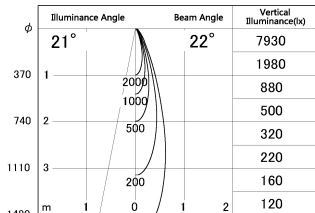

Item no. DD091-0525MW9040

Series Name:  $\Phi$ 80 Series Lens Type, Antiglare

Installation	Recessed mount
Type	
Fixture wattage	5W
Beam angle	20 deg
Color Temp.	4000K
CRI	Ra>90
Luminous	349 lm
Body	Die-cast aluminum alloy
Body finish	N/A
Trim finish	White
Reflector finish	Mirror
IP Rate	IP20
Light source	COB module
Input Voltage	AC220~240V
Dimming Type	Non-Dimmable
Certificate	CE, CCC
Cut Hole	80mm

■ Lighting Distribution Curve (cd/1000 lm)

■ Direct Horizontal Illuminance DD091-0525MW9040

Height (Weight)	
36.0W	162 (0.7kg)
28.5W	162 (0.7kg)
21.0W	122 (0.6kg)
14.2W	122 (0.6kg)
7.4W	102 (0.6kg)
5.0W	102 (0.4kg)