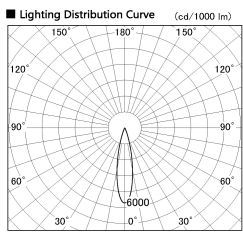

Item no. DD091-0525MW9040

Series Name: Φ 80 Series Lens Type, Antiglare

Installation	Recessed mount
Type	Φ 80 Series Lens Type, Antiglare
Fixture wattage	5W
Beam angle	20 deg
Color Temp.	4000K
CRI	Ra>90
Luminous	349 lm
Body	Die-cast aluminum alloy
Body finish	N/A
Trim finish	White
Reflector finish	Mirror
IP Rate	IP20
Light source	COB module
Input Voltage	AC220~240V
Dimming Type	Non-Dimmable
Certificate	CE, CCC
Cut Hole	80mm

Height (Weight)	
36.0W	162 (0.7kg)
28.5W	162 (0.7kg)
21.0W	122 (0.6kg)
14.2W	122 (0.6kg)
7.4W	102 (0.6kg)
5.0W	102 (0.4kg)