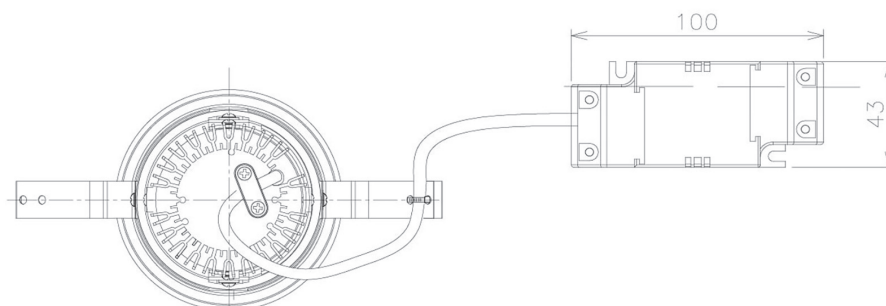

Item no. DD091-0530MB9027

Series Name: $\Phi 80$ Series Lens Type, Antiglare

Installation	Recessed mount
Type	$\Phi 80$ Series Lens Type, Antiglare
Fixture wattage	5W
Beam angle	30 deg
Color Temp.	2700K
CRI	Ra>90
Luminous	362 lm
Body	Die-cast aluminum alloy
Body finish	N/A
Trim finish	Black
Reflector finish	Mirror
IP Rate	IP20
Light source	COB module
Input Voltage	AC220~240V
Dimming Type	Non-Dimmable
Certificate	CE, CCC
Cut Hole	80mm

Height (Weight)	
36.0W	162 (0.7kg)
28.5W	162 (0.7kg)
21.0W	122 (0.6kg)
14.2W	122 (0.6kg)
7.4W	102 (0.6kg)
5.0W	102 (0.4kg)