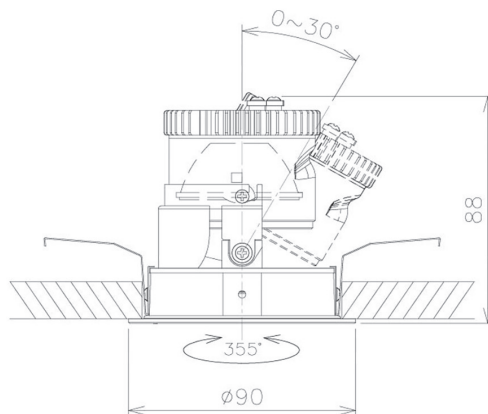

Item no. DD091-0530MB9027

Series Name: $\Phi 80$ Series Lens Type, Antiglare

Installation	Recessed mount
Type	$\Phi 80$ Series Lens Type, Antiglare
Fixture wattage	5W
Beam angle	30 deg
Color Temp.	2700K
CRI	Ra>90
Luminous	362 lm
Body	Die-cast aluminum alloy
Body finish	N/A
Trim finish	Black
Reflector finish	Mirror
IP Rate	IP20
Light source	COB module
Input Voltage	AC220~240V
Dimming Type	Non-Dimmable
Certificate	CE, CCC
Cut Hole	80mm

Height (Weight)	
36.0W	162 (0.7kg)
28.5W	162 (0.7kg)
21.0W	122 (0.6kg)
14.2W	122 (0.6kg)
7.4W	102 (0.6kg)
5.0W	102 (0.4kg)