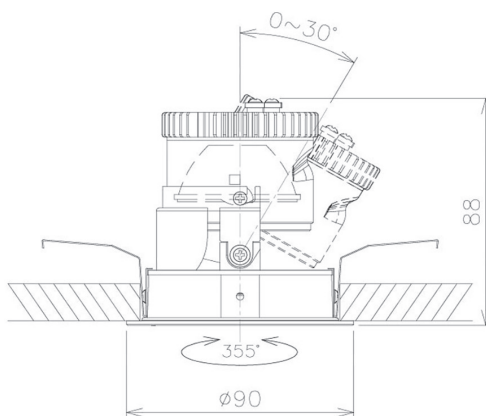

Item no. DD091-0530MB9027

Series Name: $\Phi 80$ Series Lens Type, Antiglare

Installation	Recessed mount
Type	
Fixture wattage	5W
Beam angle	30 deg
Color Temp.	2700K
CRI	Ra>90
Luminous	362 lm
Body	Die-cast aluminum alloy
Body finish	N/A
Trim finish	Black
Reflector finish	Mirror
IP Rate	IP20
Light source	COB module
Input Voltage	AC220~240V
Dimming Type	Non-Dimmable
Certificate	CE, CCC
Cut Hole	80mm

Height (Weight)	
36.0W	162 (0.7kg)
28.5W	162 (0.7kg)
21.0W	122 (0.6kg)
14.2W	122 (0.6kg)
7.4W	102 (0.6kg)
5.0W	102 (0.4kg)