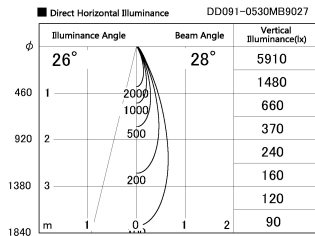

Item no. DD091-0530MB9027

Series Name: $\Phi 80$ Series Lens Type, Antiglare

Installation	Recessed mount
Type	
Fixture wattage	5W
Beam angle	30 deg
Color Temp.	2700K
CRI	Ra>90
Luminous	362 lm
Body	Die-cast aluminum alloy
Body finish	N/A
Trim finish	Black
Reflector finish	Mirror
IP Rate	IP20
Light source	COB module
Input Voltage	AC220~240V
Dimming Type	Non-Dimmable
Certificate	CE, CCC
Cut Hole	80mm

Height (Weight)	
36.0W	162 (0.7kg)
28.5W	162 (0.7kg)
21.0W	122 (0.6kg)
14.2W	122 (0.6kg)
7.4W	102 (0.6kg)
5.0W	102 (0.4kg)