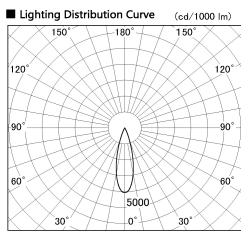

Item no. DD091-0530MB9027

Series Name: $\Phi 80$ Series Lens Type, Antiglare

Installation	Recessed mount
Type	$\Phi 80$ Series Lens Type, Antiglare
Fixture wattage	5W
Beam angle	30 deg
Color Temp.	2700K
CRI	Ra>90
Luminous	362 lm
Body	Die-cast aluminum alloy
Body finish	N/A
Trim finish	Black
Reflector finish	Mirror
IP Rate	IP20
Light source	COB module
Input Voltage	AC220~240V
Dimming Type	Non-Dimmable
Certificate	CE, CCC
Cut Hole	80mm

Height (Weight)	
36.0W	162 (0.7kg)
28.5W	162 (0.7kg)
21.0W	122 (0.6kg)
14.2W	122 (0.6kg)
7.4W	102 (0.6kg)
5.0W	102 (0.4kg)