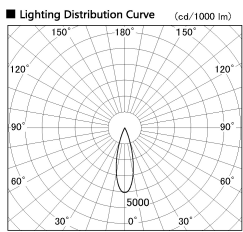

Item no. DD091-0530MB9027

Series Name: $\Phi 80$ Series Lens Type, Antiglare

Installation	Recessed mount
Type	
Fixture wattage	5W
Beam angle	30 deg
Color Temp.	2700K
CRI	Ra>90
Luminous	362 lm
Body	Die-cast aluminum alloy
Body finish	N/A
Trim finish	Black
Reflector finish	Mirror
IP Rate	IP20
Light source	COB module
Input Voltage	AC220~240V
Dimming Type	Non-Dimmable
Certificate	CE, CCC
Cut Hole	80mm

Height (Weight)	
36.0W	162 (0.7kg)
28.5W	162 (0.7kg)
21.0W	122 (0.6kg)
14.2W	122 (0.6kg)
7.4W	102 (0.6kg)
5.0W	102 (0.4kg)