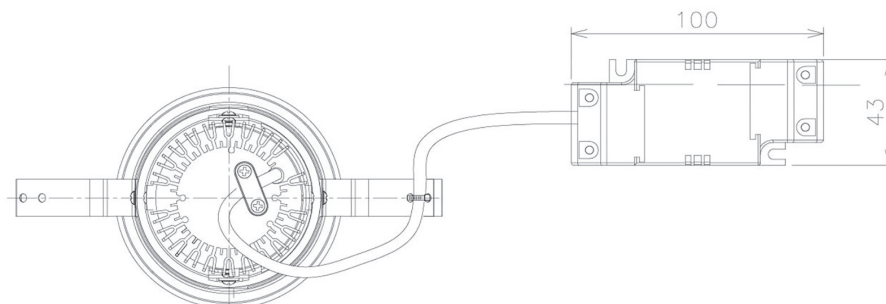

Item no. DD091-0530MB9027

Series Name: $\Phi 80$ Series Lens Type, Antiglare

Installation	Recessed mount
Type	
Fixture wattage	5W
Beam angle	30 deg
Color Temp.	2700K
CRI	Ra>90
Luminous	362 lm
Body	Die-cast aluminum alloy
Body finish	N/A
Trim finish	Black
Reflector finish	Mirror
IP Rate	IP20
Light source	COB module
Input Voltage	AC220~240V
Dimming Type	Non-Dimmable
Certificate	CE, CCC
Cut Hole	80mm

Height (Weight)	
36.0W	162 (0.7kg)
28.5W	162 (0.7kg)
21.0W	122 (0.6kg)
14.2W	122 (0.6kg)
7.4W	102 (0.6kg)
5.0W	102 (0.4kg)