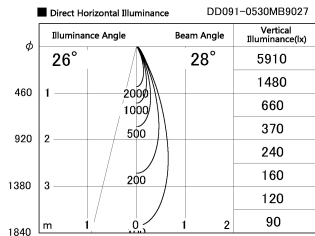

Item no. DD091-0530MB9027

Series Name: $\Phi 80$ Series Lens Type, Antiglare

Installation	Recessed mount
Type	$\Phi 80$ Series Lens Type, Antiglare
Fixture wattage	5W
Beam angle	30 deg
Color Temp.	2700K
CRI	Ra>90
Luminous	362 lm
Body	Die-cast aluminum alloy
Body finish	N/A
Trim finish	Black
Reflector finish	Mirror
IP Rate	IP20
Light source	COB module
Input Voltage	AC220~240V
Dimming Type	Non-Dimmable
Certificate	CE, CCC
Cut Hole	80mm

Height (Weight)	
36.0W	162 (0.7kg)
28.5W	162 (0.7kg)
21.0W	122 (0.6kg)
14.2W	122 (0.6kg)
7.4W	102 (0.6kg)
5.0W	102 (0.4kg)