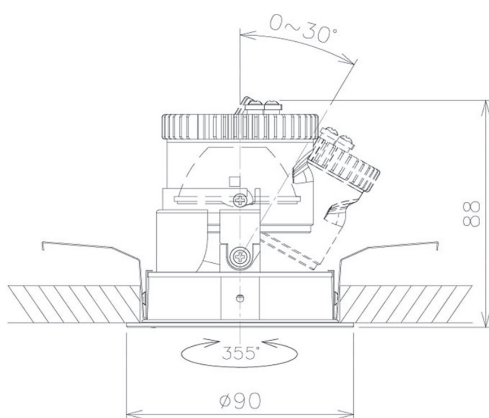

Item no. DD091-0530MB9030

Series Name: $\Phi 80$ Series Lens Type, Antiglare

Installation	Recessed mount
Type	$\Phi 80$ Series Lens Type, Antiglare
Fixture wattage	5W
Beam angle	30 deg
Color Temp.	3000K
CRI	Ra>90
Luminous	378 lm
Body	Die-cast aluminum alloy
Body finish	N/A
Trim finish	Black
Reflector finish	Mirror
IP Rate	IP20
Light source	COB module
Input Voltage	AC220~240V
Dimming Type	Non-Dimmable
Certificate	CE, CCC
Cut Hole	80mm

Height (Weight)	
36.0W	162 (0.7kg)
28.5W	162 (0.7kg)
21.0W	122 (0.6kg)
14.2W	122 (0.6kg)
7.4W	102 (0.6kg)
5.0W	102 (0.4kg)