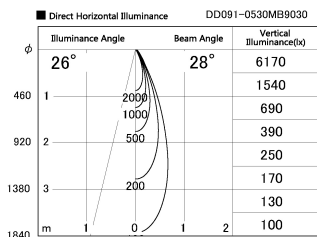

Item no. DD091-0530MB9030

Series Name: $\Phi 80$ Series Lens Type, Antiglare

Installation	Recessed mount
Type	$\Phi 80$ Series Lens Type, Antiglare
Fixture wattage	5W
Beam angle	30 deg
Color Temp.	3000K
CRI	Ra>90
Luminous	378 lm
Body	Die-cast aluminum alloy
Body finish	N/A
Trim finish	Black
Reflector finish	Mirror
IP Rate	IP20
Light source	COB module
Input Voltage	AC220~240V
Dimming Type	Non-Dimmable
Certificate	CE, CCC
Cut Hole	80mm

Height (Weight)	
36.0W	162 (0.7kg)
28.5W	162 (0.7kg)
21.0W	122 (0.6kg)
14.2W	122 (0.6kg)
7.4W	102 (0.6kg)
5.0W	102 (0.4kg)