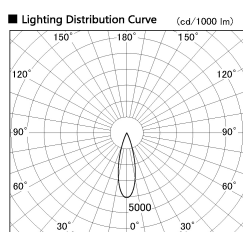

Item no. DD091-0530MB9030

Series Name: $\Phi 80$ Series Lens Type, Antiglare

Installation	Recessed mount
Type	$\Phi 80$ Series Lens Type, Antiglare
Fixture wattage	5W
Beam angle	30 deg
Color Temp.	3000K
CRI	Ra>90
Luminous	378 lm
Body	Die-cast aluminum alloy
Body finish	N/A
Trim finish	Black
Reflector finish	Mirror
IP Rate	IP20
Light source	COB module
Input Voltage	AC220~240V
Dimming Type	Non-Dimmable
Certificate	CE, CCC
Cut Hole	80mm

Height (Weight)	
36.0W	162 (0.7kg)
28.5W	162 (0.7kg)
21.0W	122 (0.6kg)
14.2W	122 (0.6kg)
7.4W	102 (0.6kg)
5.0W	102 (0.4kg)