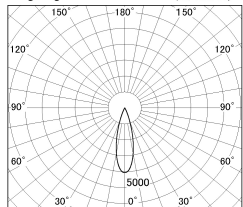

Installation	Recessed mount
Type	
Fixture wattage	5W
Beam angle	30 deg
Color Temp.	3000K
CRI	Ra>90
Luminous	378 lm
Body	Die-cast aluminum alloy
Body finish	N/A
Trim finish	Black
Reflector finish	Mirror
IP Rate	IP20
Light source	COB module
Input Voltage	AC220~240V
Dimming Type	Non-Dimmable
Certificate	CE, CCC
Cut Hole	80mm

■ Lighting Distribution Curve (cd/1000 lm)