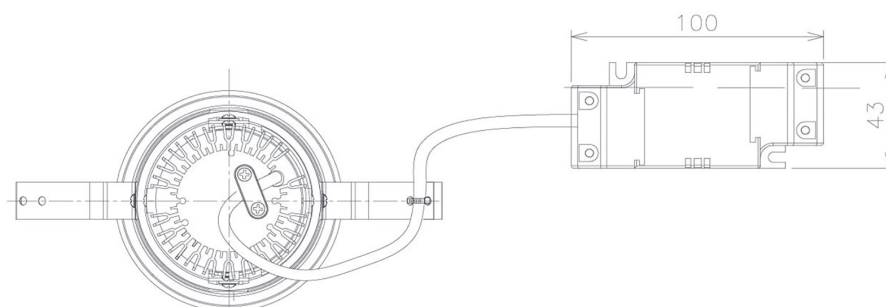

Installation	Recessed mount
Type	
Fixture wattage	5W
Beam angle	30 deg
Color Temp.	3000K
CRI	Ra>90
Luminous	378 lm
Body	Die-cast aluminum alloy
Body finish	N/A
Trim finish	Black
Reflector finish	Mirror
IP Rate	IP20
Light source	COB module
Input Voltage	AC220~240V
Dimming Type	Non-Dimmable
Certificate	CE, CCC
Cut Hole	80mm