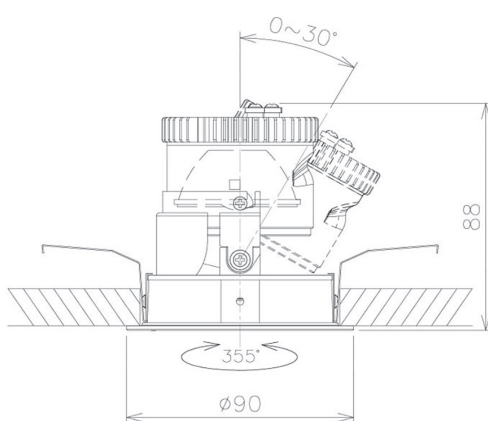

Installation	Recessed mount
Type	
Fixture wattage	5W
Beam angle	30 deg
Color Temp.	3000K
CRI	Ra>90
Luminous	378 lm
Body	Die-cast aluminum alloy
Body finish	N/A
Trim finish	Black
Reflector finish	Mirror
IP Rate	IP20
Light source	COB module
Input Voltage	AC220~240V
Dimming Type	Non-Dimmable
Certificate	CE, CCC
Cut Hole	80mm