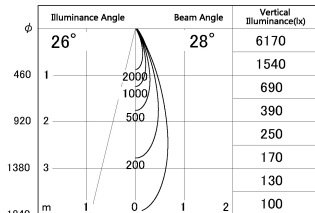

Installation	Recessed mount
Type	
Fixture wattage	5W
Beam angle	30 deg
Color Temp.	3000K
CRI	Ra>90
Luminous	378 lm
Body	Die-cast aluminum alloy
Body finish	N/A
Trim finish	Black
Reflector finish	Mirror
IP Rate	IP20
Light source	COB module
Input Voltage	AC220~240V
Dimming Type	Non-Dimmable
Certificate	CE, CCC
Cut Hole	80mm

■ Lighting Distribution Curve (cd/1000 lm)