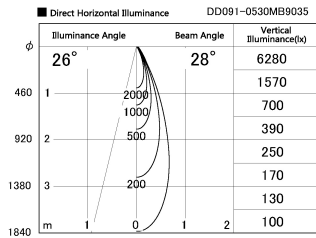

Item no. DD091-0530MB9035

Series Name: $\Phi 80$ Series Lens Type, Antiglare

Installation	Recessed mount
Type	$\Phi 80$ Series Lens Type, Antiglare
Fixture wattage	5W
Beam angle	30 deg
Color Temp.	3500K
CRI	Ra>90
Luminous	385 lm
Body	Die-cast aluminum alloy
Body finish	N/A
Trim finish	Black
Reflector finish	Mirror
IP Rate	IP20
Light source	COB module
Input Voltage	AC220~240V
Dimming Type	Non-Dimmable
Certificate	CE, CCC
Cut Hole	80mm

Height (Weight)	
36.0W	162 (0.7kg)
28.5W	162 (0.7kg)
21.0W	122 (0.6kg)
14.2W	122 (0.6kg)
7.4W	102 (0.6kg)
5.0W	102 (0.4kg)