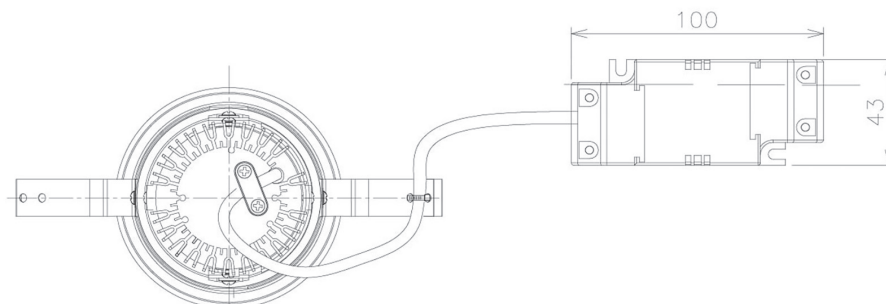

Item no. DD091-0530MB9035

Series Name: $\Phi 80$ Series Lens Type, Antiglare

Installation	Recessed mount
Type	$\Phi 80$ Series Lens Type, Antiglare
Fixture wattage	5W
Beam angle	30 deg
Color Temp.	3500K
CRI	Ra>90
Luminous	385 lm
Body	Die-cast aluminum alloy
Body finish	N/A
Trim finish	Black
Reflector finish	Mirror
IP Rate	IP20
Light source	COB module
Input Voltage	AC220~240V
Dimming Type	Non-Dimmable
Certificate	CE, CCC
Cut Hole	80mm

Height (Weight)	
36.0W	162 (0.7kg)
28.5W	162 (0.7kg)
21.0W	122 (0.6kg)
14.2W	122 (0.6kg)
7.4W	102 (0.6kg)
5.0W	102 (0.4kg)