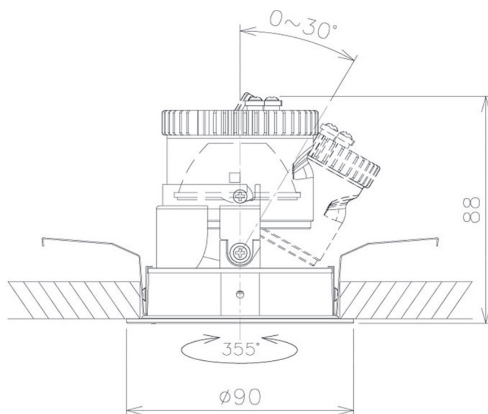

Item no. DD091-0530MB9035

Series Name: $\Phi 80$ Series Lens Type, Antiglare

Installation	Recessed mount
Type	$\Phi 80$ Series Lens Type, Antiglare
Fixture wattage	5W
Beam angle	30 deg
Color Temp.	3500K
CRI	Ra>90
Luminous	385 lm
Body	Die-cast aluminum alloy
Body finish	N/A
Trim finish	Black
Reflector finish	Mirror
IP Rate	IP20
Light source	COB module
Input Voltage	AC220~240V
Dimming Type	Non-Dimmable
Certificate	CE, CCC
Cut Hole	80mm

Height (Weight)	
36.0W	162 (0.7kg)
28.5W	162 (0.7kg)
21.0W	122 (0.6kg)
14.2W	122 (0.6kg)
7.4W	102 (0.6kg)
5.0W	102 (0.4kg)