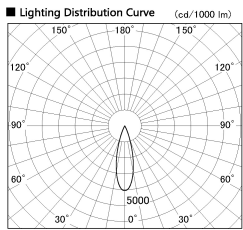

Item no. DD091-0530MB9035

Series Name: $\Phi 80$ Series Lens Type, Antiglare

Installation	Recessed mount
Type	$\Phi 80$ Series Lens Type, Antiglare
Fixture wattage	5W
Beam angle	30 deg
Color Temp.	3500K
CRI	Ra>90
Luminous	385 lm
Body	Die-cast aluminum alloy
Body finish	N/A
Trim finish	Black
Reflector finish	Mirror
IP Rate	IP20
Light source	COB module
Input Voltage	AC220~240V
Dimming Type	Non-Dimmable
Certificate	CE, CCC
Cut Hole	80mm

Height (Weight)	
36.0W	162 (0.7kg)
28.5W	162 (0.7kg)
21.0W	122 (0.6kg)
14.2W	122 (0.6kg)
7.4W	102 (0.6kg)
5.0W	102 (0.4kg)