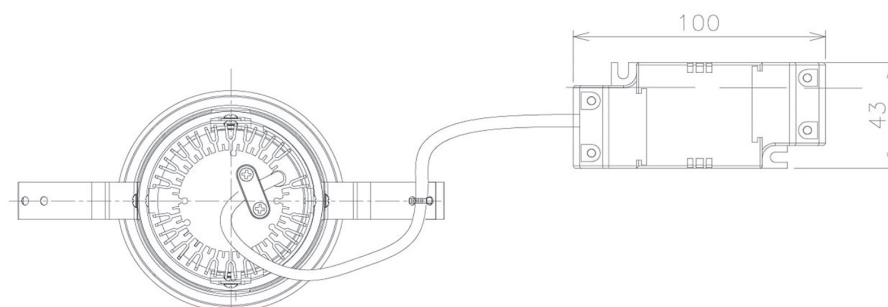

Installation	Recessed mount
Type	
Fixture wattage	5W
Beam angle	30 deg
Color Temp.	4000K
CRI	Ra>90
Luminous	389 lm
Body	Die-cast aluminum alloy
Body finish	N/A
Trim finish	Black
Reflector finish	Mirror
IP Rate	IP20
Light source	COB module
Input Voltage	AC220~240V
Dimming Type	Non-Dimmable
Certificate	CE, CCC
Cut Hole	80mm