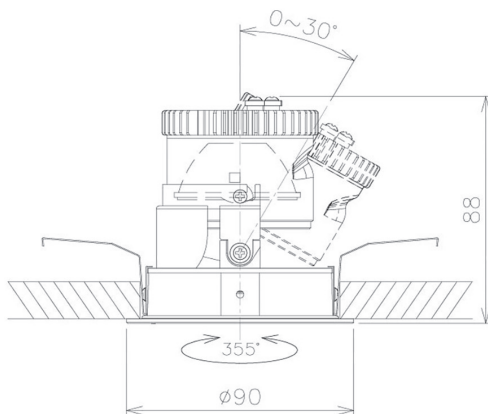

Item no. DD091-0530MB9040

Series Name: $\Phi 80$ Series Lens Type, Antiglare

Installation	Recessed mount
Type	$\Phi 80$ Series Lens Type, Antiglare
Fixture wattage	5W
Beam angle	30 deg
Color Temp.	4000K
CRI	Ra>90
Luminous	389 lm
Body	Die-cast aluminum alloy
Body finish	N/A
Trim finish	Black
Reflector finish	Mirror
IP Rate	IP20
Light source	COB module
Input Voltage	AC220~240V
Dimming Type	Non-Dimmable
Certificate	CE, CCC
Cut Hole	80mm

Height (Weight)	
36.0W	162 (0.7kg)
28.5W	162 (0.7kg)
21.0W	122 (0.6kg)
14.2W	122 (0.6kg)
7.4W	102 (0.6kg)
5.0W	102 (0.4kg)