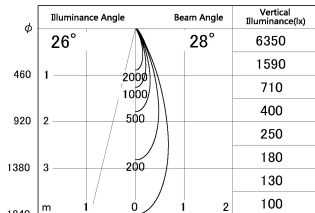

Installation	Recessed mount
Type	
Fixture wattage	5W
Beam angle	30 deg
Color Temp.	4000K
CRI	Ra>90
Luminous	389 lm
Body	Die-cast aluminum alloy
Body finish	N/A
Trim finish	Black
Reflector finish	Mirror
IP Rate	IP20
Light source	COB module
Input Voltage	AC220~240V
Dimming Type	Non-Dimmable
Certificate	CE, CCC
Cut Hole	80mm

■ Lighting Distribution Curve (cd/1000 lm)