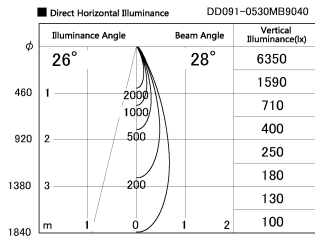

Item no. DD091-0530MB9040

Series Name: $\Phi 80$ Series Lens Type, Antiglare

Installation	Recessed mount
Type	$\Phi 80$ Series Lens Type, Antiglare
Fixture wattage	5W
Beam angle	30 deg
Color Temp.	4000K
CRI	Ra>90
Luminous	389 lm
Body	Die-cast aluminum alloy
Body finish	N/A
Trim finish	Black
Reflector finish	Mirror
IP Rate	IP20
Light source	COB module
Input Voltage	AC220~240V
Dimming Type	Non-Dimmable
Certificate	CE, CCC
Cut Hole	80mm

Height (Weight)	
36.0W	162 (0.7kg)
28.5W	162 (0.7kg)
21.0W	122 (0.6kg)
14.2W	122 (0.6kg)
7.4W	102 (0.6kg)
5.0W	102 (0.4kg)