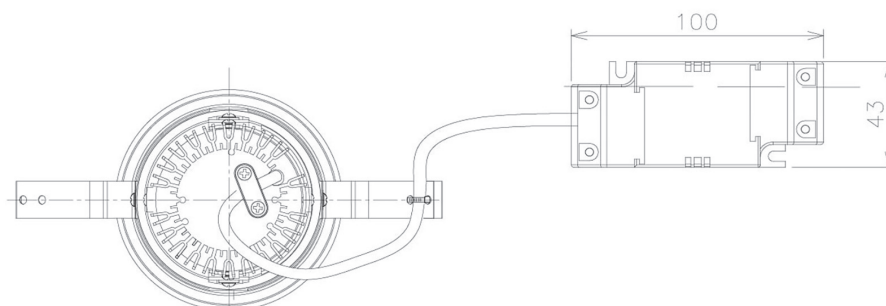

Item no. DD091-0530MB9040

Series Name: $\Phi 80$ Series Lens Type, Antiglare

Installation	Recessed mount
Type	$\Phi 80$ Series Lens Type, Antiglare
Fixture wattage	5W
Beam angle	30 deg
Color Temp.	4000K
CRI	Ra>90
Luminous	389 lm
Body	Die-cast aluminum alloy
Body finish	N/A
Trim finish	Black
Reflector finish	Mirror
IP Rate	IP20
Light source	COB module
Input Voltage	AC220~240V
Dimming Type	Non-Dimmable
Certificate	CE, CCC
Cut Hole	80mm

Height (Weight)	
36.0W	162 (0.7kg)
28.5W	162 (0.7kg)
21.0W	122 (0.6kg)
14.2W	122 (0.6kg)
7.4W	102 (0.6kg)
5.0W	102 (0.4kg)