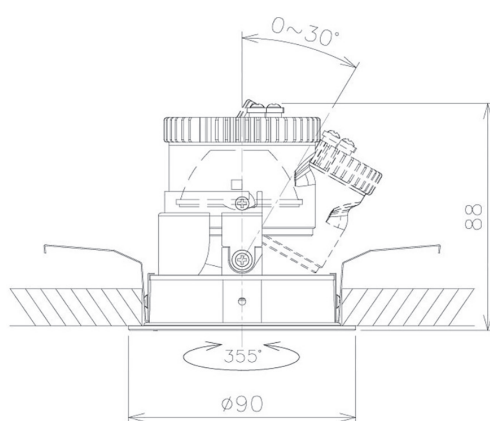

Installation	Recessed mount
Type	
Fixture wattage	5W
Beam angle	30 deg
Color Temp.	4000K
CRI	Ra>90
Luminous	389 lm
Body	Die-cast aluminum alloy
Body finish	N/A
Trim finish	Black
Reflector finish	Mirror
IP Rate	IP20
Light source	COB module
Input Voltage	AC220~240V
Dimming Type	Non-Dimmable
Certificate	CE, CCC
Cut Hole	80mm