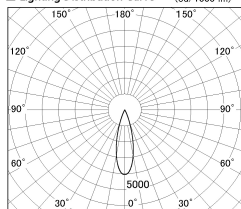

Installation	Recessed mount
Type	
Fixture wattage	5W
Beam angle	30 deg
Color Temp.	4000K
CRI	Ra>90
Luminous	389 lm
Body	Die-cast aluminum alloy
Body finish	N/A
Trim finish	Black
Reflector finish	Mirror
IP Rate	IP20
Light source	COB module
Input Voltage	AC220~240V
Dimming Type	Non-Dimmable
Certificate	CE, CCC
Cut Hole	80mm

■ Lighting Distribution Curve (cd/1000 lm)