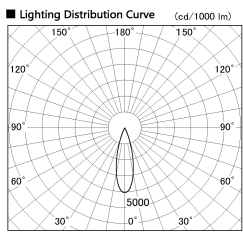

Item no. DD091-0530MB9040

Series Name: $\Phi 80$ Series Lens Type, Antiglare

Installation	Recessed mount
Type	$\Phi 80$ Series Lens Type, Antiglare
Fixture wattage	5W
Beam angle	30 deg
Color Temp.	4000K
CRI	Ra>90
Luminous	389 lm
Body	Die-cast aluminum alloy
Body finish	N/A
Trim finish	Black
Reflector finish	Mirror
IP Rate	IP20
Light source	COB module
Input Voltage	AC220~240V
Dimming Type	Non-Dimmable
Certificate	CE, CCC
Cut Hole	80mm

Height (Weight)	
36.0W	162 (0.7kg)
28.5W	162 (0.7kg)
21.0W	122 (0.6kg)
14.2W	122 (0.6kg)
7.4W	102 (0.6kg)
5.0W	102 (0.4kg)