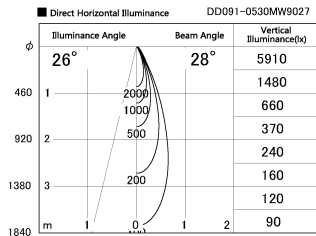

Item no. DD091-0530MW9027

Series Name:  $\Phi 80$  Series Lens Type, Antiglare

Installation	Recessed mount
Type	$\Phi 80$ Series Lens Type, Antiglare
Fixture wattage	5W
Beam angle	30 deg
Color Temp.	2700K
CRI	Ra>90
Luminous	362 lm
Body	Die-cast aluminum alloy
Body finish	N/A
Trim finish	White
Reflector finish	Mirror
IP Rate	IP20
Light source	COB module
Input Voltage	AC220~240V
Dimming Type	Non-Dimmable
Certificate	CE, CCC
Cut Hole	80mm

Height (Weight)	
36.0W	162 (0.7kg)
28.5W	162 (0.7kg)
21.0W	122 (0.6kg)
14.2W	122 (0.6kg)
7.4W	102 (0.6kg)
5.0W	102 (0.4kg)