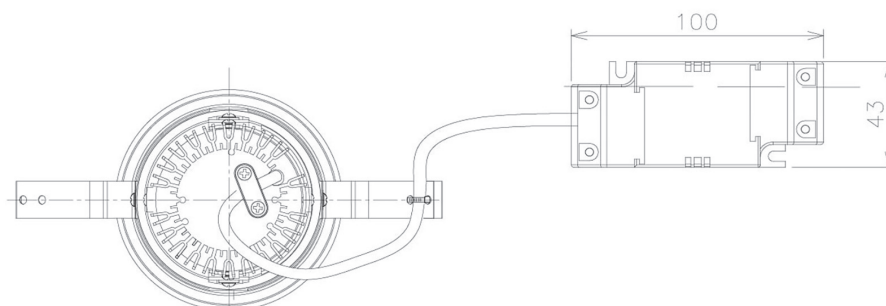

Item no. DD091-0530MW9027

Series Name:  $\Phi 80$  Series Lens Type, Antiglare

Installation	Recessed mount
Type	$\Phi 80$ Series Lens Type, Antiglare
Fixture wattage	5W
Beam angle	30 deg
Color Temp.	2700K
CRI	Ra>90
Luminous	362 lm
Body	Die-cast aluminum alloy
Body finish	N/A
Trim finish	White
Reflector finish	Mirror
IP Rate	IP20
Light source	COB module
Input Voltage	AC220~240V
Dimming Type	Non-Dimmable
Certificate	CE, CCC
Cut Hole	80mm

Height (Weight)	
36.0W	162 (0.7kg)
28.5W	162 (0.7kg)
21.0W	122 (0.6kg)
14.2W	122 (0.6kg)
7.4W	102 (0.6kg)
5.0W	102 (0.4kg)