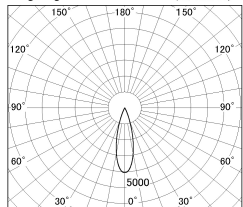

Installation	Recessed mount
Type	
Fixture wattage	5W
Beam angle	30 deg
Color Temp.	2700K
CRI	Ra>90
Luminous	362 lm
Body	Die-cast aluminum alloy
Body finish	N/A
Trim finish	White
Reflector finish	Mirror
IP Rate	IP20
Light source	COB module
Input Voltage	AC220~240V
Dimming Type	Non-Dimmable
Certificate	CE, CCC
Cut Hole	80mm

■ Lighting Distribution Curve (cd/1000 lm)