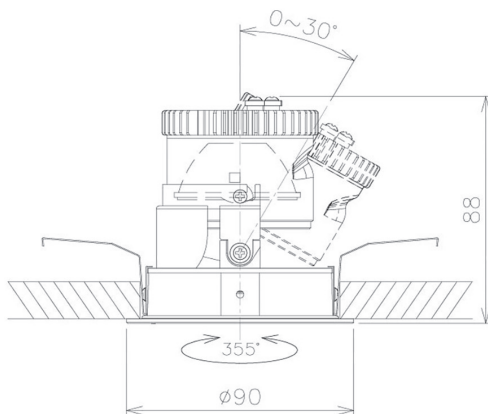

Item no. DD091-0530MW9027

Series Name:  $\Phi 80$  Series Lens Type, Antiglare

Installation	Recessed mount
Type	$\Phi 80$ Series Lens Type, Antiglare
Fixture wattage	5W
Beam angle	30 deg
Color Temp.	2700K
CRI	Ra>90
Luminous	362 lm
Body	Die-cast aluminum alloy
Body finish	N/A
Trim finish	White
Reflector finish	Mirror
IP Rate	IP20
Light source	COB module
Input Voltage	AC220~240V
Dimming Type	Non-Dimmable
Certificate	CE, CCC
Cut Hole	80mm

Height (Weight)	
36.0W	162 (0.7kg)
28.5W	162 (0.7kg)
21.0W	122 (0.6kg)
14.2W	122 (0.6kg)
7.4W	102 (0.6kg)
5.0W	102 (0.4kg)