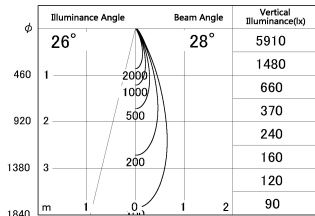

Installation	Recessed mount
Type	
Fixture wattage	5W
Beam angle	30 deg
Color Temp.	2700K
CRI	Ra>90
Luminous	362 lm
Body	Die-cast aluminum alloy
Body finish	N/A
Trim finish	White
Reflector finish	Mirror
IP Rate	IP20
Light source	COB module
Input Voltage	AC220~240V
Dimming Type	Non-Dimmable
Certificate	CE, CCC
Cut Hole	80mm

■ Lighting Distribution Curve (cd/1000 lm)