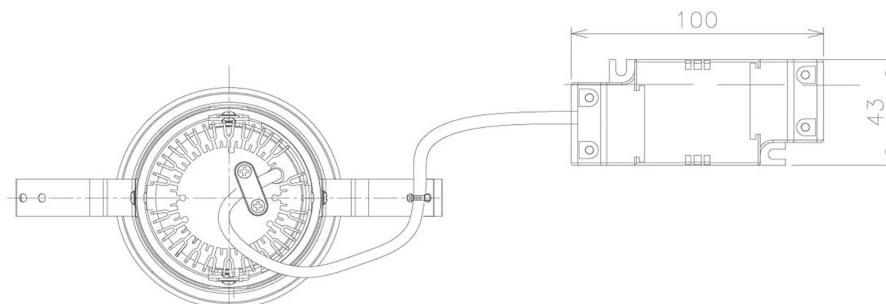

Installation	Recessed mount
Type	
Fixture wattage	5W
Beam angle	30 deg
Color Temp.	2700K
CRI	Ra>90
Luminous	362 lm
Body	Die-cast aluminum alloy
Body finish	N/A
Trim finish	White
Reflector finish	Mirror
IP Rate	IP20
Light source	COB module
Input Voltage	AC220~240V
Dimming Type	Non-Dimmable
Certificate	CE, CCC
Cut Hole	80mm