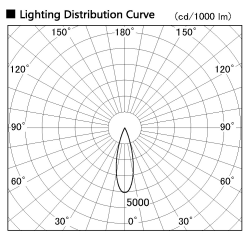

Item no. DD091-0530MW9027

Series Name:  $\Phi 80$  Series Lens Type, Antiglare

Installation	Recessed mount
Type	$\Phi 80$ Series Lens Type, Antiglare
Fixture wattage	5W
Beam angle	30 deg
Color Temp.	2700K
CRI	Ra>90
Luminous	362 lm
Body	Die-cast aluminum alloy
Body finish	N/A
Trim finish	White
Reflector finish	Mirror
IP Rate	IP20
Light source	COB module
Input Voltage	AC220~240V
Dimming Type	Non-Dimmable
Certificate	CE, CCC
Cut Hole	80mm

Height (Weight)	
36.0W	162 (0.7kg)
28.5W	162 (0.7kg)
21.0W	122 (0.6kg)
14.2W	122 (0.6kg)
7.4W	102 (0.6kg)
5.0W	102 (0.4kg)