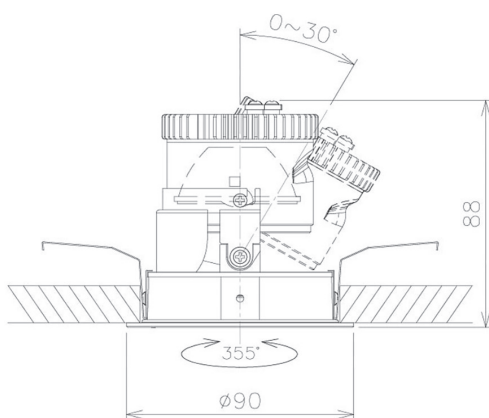

Installation	Recessed mount
Type	
Fixture wattage	5W
Beam angle	30 deg
Color Temp.	2700K
CRI	Ra>90
Luminous	362 lm
Body	Die-cast aluminum alloy
Body finish	N/A
Trim finish	White
Reflector finish	Mirror
IP Rate	IP20
Light source	COB module
Input Voltage	AC220~240V
Dimming Type	Non-Dimmable
Certificate	CE, CCC
Cut Hole	80mm