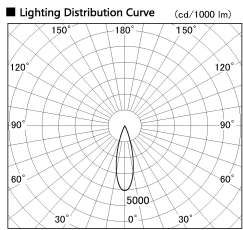

Item no. DD091-0530MW9030

Series Name: $\Phi 80$ Series Lens Type, Antiglare

Installation	Recessed mount
Type	$\Phi 80$ Series Lens Type, Antiglare
Fixture wattage	5W
Beam angle	30 deg
Color Temp.	3000K
CRI	Ra>90
Luminous	378 lm
Body	Die-cast aluminum alloy
Body finish	N/A
Trim finish	White
Reflector finish	Mirror
IP Rate	IP20
Light source	COB module
Input Voltage	AC220~240V
Dimming Type	Non-Dimmable
Certificate	CE, CCC
Cut Hole	80mm

Height (Weight)	
36.0W	162 (0.7kg)
28.5W	162 (0.7kg)
21.0W	122 (0.6kg)
14.2W	122 (0.6kg)
7.4W	102 (0.6kg)
5.0W	102 (0.4kg)