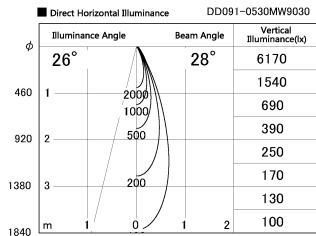

Item no. DD091-0530MW9030

Series Name: $\Phi 80$ Series Lens Type, Antiglare

Installation	Recessed mount
Type	$\Phi 80$ Series Lens Type, Antiglare
Fixture wattage	5W
Beam angle	30 deg
Color Temp.	3000K
CRI	Ra>90
Luminous	378 lm
Body	Die-cast aluminum alloy
Body finish	N/A
Trim finish	White
Reflector finish	Mirror
IP Rate	IP20
Light source	COB module
Input Voltage	AC220~240V
Dimming Type	Non-Dimmable
Certificate	CE, CCC
Cut Hole	80mm

Height (Weight)	
36.0W	162 (0.7kg)
28.5W	162 (0.7kg)
21.0W	122 (0.6kg)
14.2W	122 (0.6kg)
7.4W	102 (0.6kg)
5.0W	102 (0.4kg)