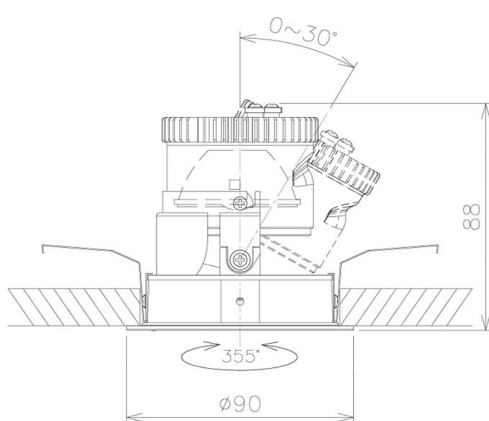

Item no. DD091-0530MW9030

Series Name: Φ 80 Series Lens Type, Antiglare

Installation	Recessed mount
Type	
Fixture wattage	5W
Beam angle	30 deg
Color Temp.	3000K
CRI	Ra>90
Luminous	378 lm
Body	Die-cast aluminum alloy
Body finish	N/A
Trim finish	White
Reflector finish	Mirror
IP Rate	IP20
Light source	COB module
Input Voltage	AC220~240V
Dimming Type	Non-Dimmable
Certificate	CE, CCC
Cut Hole	80mm

■ Lighting Distribution Curve (cd/1000 lm)

■ Direct Horizontal Illuminance DD091-0530MW9030

Height (Weight)	
36.0W	162 (0.7kg)
28.5W	162 (0.7kg)
21.0W	122 (0.6kg)
14.2W	122 (0.6kg)
7.4W	102 (0.6kg)
5.0W	102 (0.4kg)