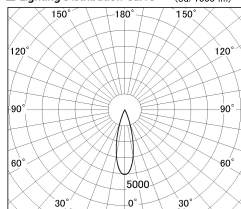

Item no. DD091-0530MW9030

Series Name: Φ 80 Series Lens Type, Antiglare

Installation	Recessed mount
Type	
Fixture wattage	5W
Beam angle	30 deg
Color Temp.	3000K
CRI	Ra>90
Luminous	378 lm
Body	Die-cast aluminum alloy
Body finish	N/A
Trim finish	White
Reflector finish	Mirror
IP Rate	IP20
Light source	COB module
Input Voltage	AC220~240V
Dimming Type	Non-Dimmable
Certificate	CE, CCC
Cut Hole	80mm

■ Lighting Distribution Curve (cd/1000 lm)

■ Direct Horizontal Illuminance DD091-0530MW9030

Height (Weight)	
36.0W	162 (0.7kg)
28.5W	162 (0.7kg)
21.0W	122 (0.6kg)
14.2W	122 (0.6kg)
7.4W	102 (0.6kg)
5.0W	102 (0.4kg)