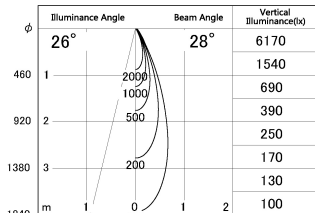

Item no. DD091-0530MW9030

Series Name: Φ 80 Series Lens Type, Antiglare

Installation	Recessed mount
Type	
Fixture wattage	5W
Beam angle	30 deg
Color Temp.	3000K
CRI	Ra>90
Luminous	378 lm
Body	Die-cast aluminum alloy
Body finish	N/A
Trim finish	White
Reflector finish	Mirror
IP Rate	IP20
Light source	COB module
Input Voltage	AC220~240V
Dimming Type	Non-Dimmable
Certificate	CE, CCC
Cut Hole	80mm

■ Lighting Distribution Curve (cd/1000 lm)

■ Direct Horizontal Illuminance DD091-0530MW9030

Height (Weight)	
36.0W	162 (0.7kg)
28.5W	162 (0.7kg)
21.0W	122 (0.6kg)
14.2W	122 (0.6kg)
7.4W	102 (0.6kg)
5.0W	102 (0.4kg)