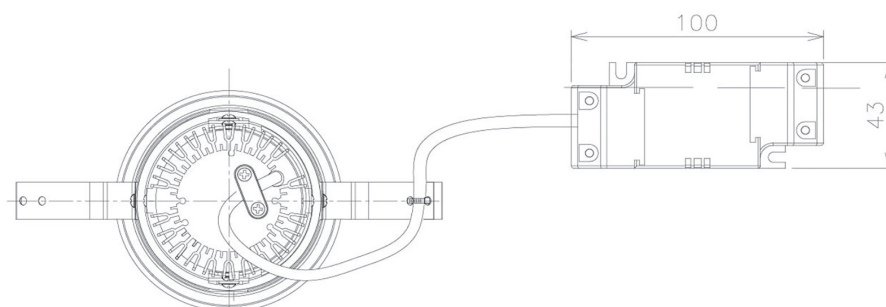

Item no. DD091-0530MW9030

Series Name: Φ 80 Series Lens Type, Antiglare

Installation	Recessed mount
Type	
Fixture wattage	5W
Beam angle	30 deg
Color Temp.	3000K
CRI	Ra>90
Luminous	378 lm
Body	Die-cast aluminum alloy
Body finish	N/A
Trim finish	White
Reflector finish	Mirror
IP Rate	IP20
Light source	COB module
Input Voltage	AC220~240V
Dimming Type	Non-Dimmable
Certificate	CE, CCC
Cut Hole	80mm

■ Lighting Distribution Curve (cd/1000 lm)

■ Direct Horizontal Illuminance DD091-0530MW9030

Height (Weight)	
36.0W	162 (0.7kg)
28.5W	162 (0.7kg)
21.0W	122 (0.6kg)
14.2W	122 (0.6kg)
7.4W	102 (0.6kg)
5.0W	102 (0.4kg)