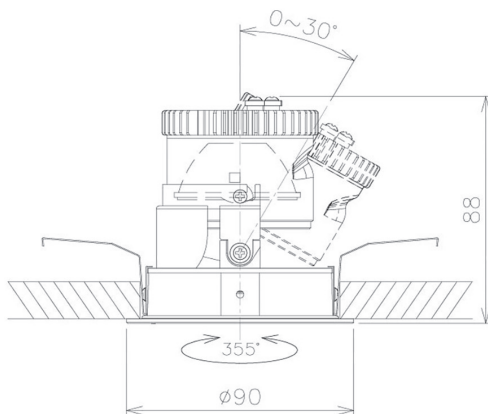

Item no. DD091-0530MW9030

Series Name: $\Phi 80$ Series Lens Type, Antiglare

Installation	Recessed mount
Type	$\Phi 80$ Series Lens Type, Antiglare
Fixture wattage	5W
Beam angle	30 deg
Color Temp.	3000K
CRI	Ra>90
Luminous	378 lm
Body	Die-cast aluminum alloy
Body finish	N/A
Trim finish	White
Reflector finish	Mirror
IP Rate	IP20
Light source	COB module
Input Voltage	AC220~240V
Dimming Type	Non-Dimmable
Certificate	CE, CCC
Cut Hole	80mm

Height (Weight)	
36.0W	162 (0.7kg)
28.5W	162 (0.7kg)
21.0W	122 (0.6kg)
14.2W	122 (0.6kg)
7.4W	102 (0.6kg)
5.0W	102 (0.4kg)