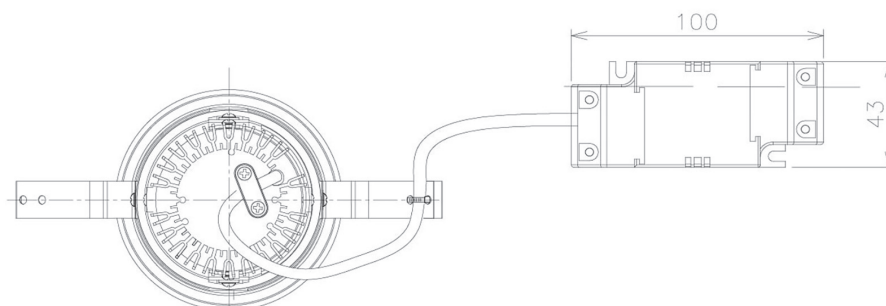

Item no. DD091-0530MW9030

Series Name: $\Phi 80$ Series Lens Type, Antiglare

Installation	Recessed mount
Type	$\Phi 80$ Series Lens Type, Antiglare
Fixture wattage	5W
Beam angle	30 deg
Color Temp.	3000K
CRI	Ra>90
Luminous	378 lm
Body	Die-cast aluminum alloy
Body finish	N/A
Trim finish	White
Reflector finish	Mirror
IP Rate	IP20
Light source	COB module
Input Voltage	AC220~240V
Dimming Type	Non-Dimmable
Certificate	CE, CCC
Cut Hole	80mm

Height (Weight)	
36.0W	162 (0.7kg)
28.5W	162 (0.7kg)
21.0W	122 (0.6kg)
14.2W	122 (0.6kg)
7.4W	102 (0.6kg)
5.0W	102 (0.4kg)