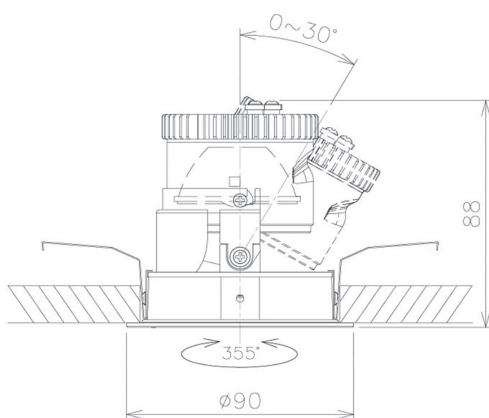

Item no. DD091-0530MW9035

Series Name: $\Phi 80$ Series Lens Type, Antiglare

Installation	Recessed mount
Type	$\Phi 80$ Series Lens Type, Antiglare
Fixture wattage	5W
Beam angle	30 deg
Color Temp.	3500K
CRI	Ra>90
Luminous	385 lm
Body	Die-cast aluminum alloy
Body finish	N/A
Trim finish	White
Reflector finish	Mirror
IP Rate	IP20
Light source	COB module
Input Voltage	AC220~240V
Dimming Type	Non-Dimmable
Certificate	CE, CCC
Cut Hole	80mm

Height (Weight)	
36.0W	162 (0.7kg)
28.5W	162 (0.7kg)
21.0W	122 (0.6kg)
14.2W	122 (0.6kg)
7.4W	102 (0.6kg)
5.0W	102 (0.4kg)