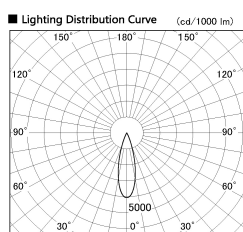

Item no. DD091-0530MW9035

Series Name: $\Phi 80$ Series Lens Type, Antiglare

Installation	Recessed mount
Type	$\Phi 80$ Series Lens Type, Antiglare
Fixture wattage	5W
Beam angle	30 deg
Color Temp.	3500K
CRI	Ra>90
Luminous	385 lm
Body	Die-cast aluminum alloy
Body finish	N/A
Trim finish	White
Reflector finish	Mirror
IP Rate	IP20
Light source	COB module
Input Voltage	AC220~240V
Dimming Type	Non-Dimmable
Certificate	CE, CCC
Cut Hole	80mm

Height (Weight)	
36.0W	162 (0.7kg)
28.5W	162 (0.7kg)
21.0W	122 (0.6kg)
14.2W	122 (0.6kg)
7.4W	102 (0.6kg)
5.0W	102 (0.4kg)