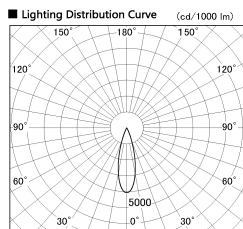

Item no. DD091-0530MW9035

Series Name:  $\Phi$ 80 Series Lens Type, Antiglare

|                  |                         |
|------------------|-------------------------|
| Installation     | Recessed mount          |
| Type             |                         |
| Fixture wattage  | 5W                      |
| Beam angle       | 30 deg                  |
| Color Temp.      | 3500K                   |
| CRI              | Ra>90                   |
| Luminous         | 385 lm                  |
| Body             | Die-cast aluminum alloy |
| Body finish      | N/A                     |
| Trim finish      | White                   |
| Reflector finish | Mirror                  |
| IP Rate          | IP20                    |
| Light source     | COB module              |
| Input Voltage    | AC220~240V              |
| Dimming Type     | Non-Dimmable            |
| Certificate      | CE, CCC                 |
| Cut Hole         | 80mm                    |

| Height (Weight) |             |
|-----------------|-------------|
| 36.0W           | 162 (0.7kg) |
| 28.5W           | 162 (0.7kg) |
| 21.0W           | 122 (0.6kg) |
| 14.2W           | 122 (0.6kg) |
| 7.4W            | 102 (0.6kg) |
| 5.0W            | 102 (0.4kg) |