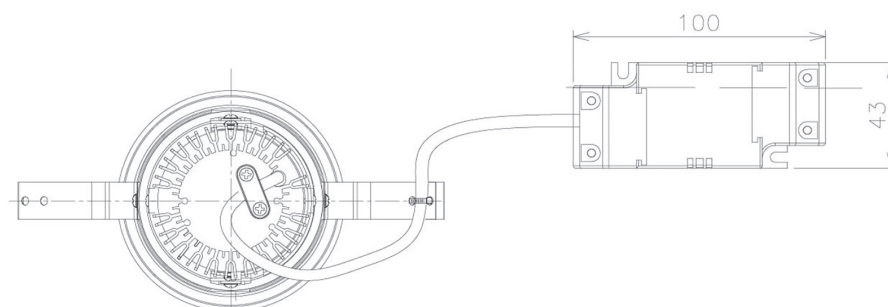

Item no. DD091-0530MW9035

Series Name:  $\Phi$ 80 Series Lens Type, Antiglare

|                  |                         |
|------------------|-------------------------|
| Installation     | Recessed mount          |
| Type             |                         |
| Fixture wattage  | 5W                      |
| Beam angle       | 30 deg                  |
| Color Temp.      | 3500K                   |
| CRI              | Ra>90                   |
| Luminous         | 385 lm                  |
| Body             | Die-cast aluminum alloy |
| Body finish      | N/A                     |
| Trim finish      | White                   |
| Reflector finish | Mirror                  |
| IP Rate          | IP20                    |
| Light source     | COB module              |
| Input Voltage    | AC220~240V              |
| Dimming Type     | Non-Dimmable            |
| Certificate      | CE, CCC                 |
| Cut Hole         | 80mm                    |

| Height (Weight) |             |
|-----------------|-------------|
| 36.0W           | 162 (0.7kg) |
| 28.5W           | 162 (0.7kg) |
| 21.0W           | 122 (0.6kg) |
| 14.2W           | 122 (0.6kg) |
| 7.4W            | 102 (0.6kg) |
| 5.0W            | 102 (0.4kg) |