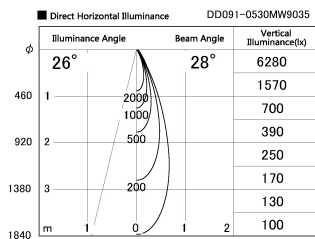

Item no. DD091-0530MW9035

Series Name:  $\Phi$ 80 Series Lens Type, Antiglare

|                  |                         |
|------------------|-------------------------|
| Installation     | Recessed mount          |
| Type             |                         |
| Fixture wattage  | 5W                      |
| Beam angle       | 30 deg                  |
| Color Temp.      | 3500K                   |
| CRI              | Ra>90                   |
| Luminous         | 385 lm                  |
| Body             | Die-cast aluminum alloy |
| Body finish      | N/A                     |
| Trim finish      | White                   |
| Reflector finish | Mirror                  |
| IP Rate          | IP20                    |
| Light source     | COB module              |
| Input Voltage    | AC220~240V              |
| Dimming Type     | Non-Dimmable            |
| Certificate      | CE, CCC                 |
| Cut Hole         | 80mm                    |

| Height (Weight) |             |
|-----------------|-------------|
| 36.0W           | 162 (0.7kg) |
| 28.5W           | 162 (0.7kg) |
| 21.0W           | 122 (0.6kg) |
| 14.2W           | 122 (0.6kg) |
| 7.4W            | 102 (0.6kg) |
| 5.0W            | 102 (0.4kg) |