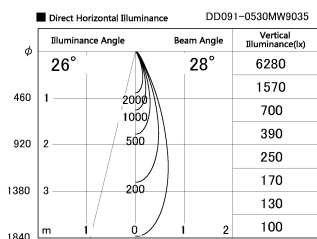

Item no. DD091-0530MW9035

Series Name: $\Phi 80$ Series Lens Type, Antiglare

Installation	Recessed mount
Type	$\Phi 80$ Series Lens Type, Antiglare
Fixture wattage	5W
Beam angle	30 deg
Color Temp.	3500K
CRI	Ra>90
Luminous	385 lm
Body	Die-cast aluminum alloy
Body finish	N/A
Trim finish	White
Reflector finish	Mirror
IP Rate	IP20
Light source	COB module
Input Voltage	AC220~240V
Dimming Type	Non-Dimmable
Certificate	CE, CCC
Cut Hole	80mm

Height (Weight)	
36.0W	162 (0.7kg)
28.5W	162 (0.7kg)
21.0W	122 (0.6kg)
14.2W	122 (0.6kg)
7.4W	102 (0.6kg)
5.0W	102 (0.4kg)