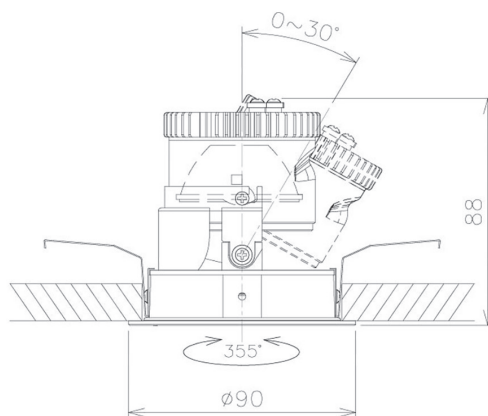

Item no. DD091-0530MW9035

Series Name:  $\Phi$ 80 Series Lens Type, Antiglare

|                  |                         |
|------------------|-------------------------|
| Installation     | Recessed mount          |
| Type             |                         |
| Fixture wattage  | 5W                      |
| Beam angle       | 30 deg                  |
| Color Temp.      | 3500K                   |
| CRI              | Ra>90                   |
| Luminous         | 385 lm                  |
| Body             | Die-cast aluminum alloy |
| Body finish      | N/A                     |
| Trim finish      | White                   |
| Reflector finish | Mirror                  |
| IP Rate          | IP20                    |
| Light source     | COB module              |
| Input Voltage    | AC220~240V              |
| Dimming Type     | Non-Dimmable            |
| Certificate      | CE, CCC                 |
| Cut Hole         | 80mm                    |

| Height (Weight) |             |
|-----------------|-------------|
| 36.0W           | 162 (0.7kg) |
| 28.5W           | 162 (0.7kg) |
| 21.0W           | 122 (0.6kg) |
| 14.2W           | 122 (0.6kg) |
| 7.4W            | 102 (0.6kg) |
| 5.0W            | 102 (0.4kg) |