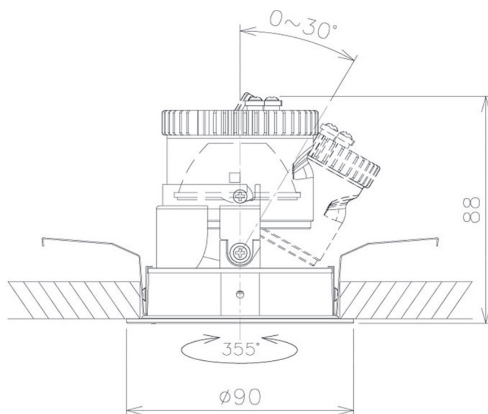

Item no. DD091-0530MW9040

Series Name: $\Phi 80$ Series Lens Type, Antiglare

Installation	Recessed mount
Type	$\Phi 80$ Series Lens Type, Antiglare
Fixture wattage	5W
Beam angle	30 deg
Color Temp.	4000K
CRI	Ra>90
Luminous	389 lm
Body	Die-cast aluminum alloy
Body finish	N/A
Trim finish	White
Reflector finish	Mirror
IP Rate	IP20
Light source	COB module
Input Voltage	AC220~240V
Dimming Type	Non-Dimmable
Certificate	CE, CCC
Cut Hole	80mm

Height (Weight)	
36.0W	162 (0.7kg)
28.5W	162 (0.7kg)
21.0W	122 (0.6kg)
14.2W	122 (0.6kg)
7.4W	102 (0.6kg)
5.0W	102 (0.4kg)