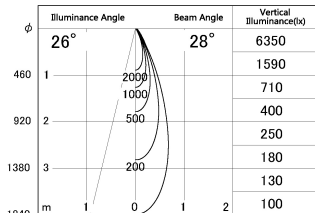

Installation	Recessed mount
Type	
Fixture wattage	5W
Beam angle	30 deg
Color Temp.	4000K
CRI	Ra>90
Luminous	389 lm
Body	Die-cast aluminum alloy
Body finish	N/A
Trim finish	White
Reflector finish	Mirror
IP Rate	IP20
Light source	COB module
Input Voltage	AC220~240V
Dimming Type	Non-Dimmable
Certificate	CE, CCC
Cut Hole	80mm

■ Lighting Distribution Curve (cd/1000 lm)