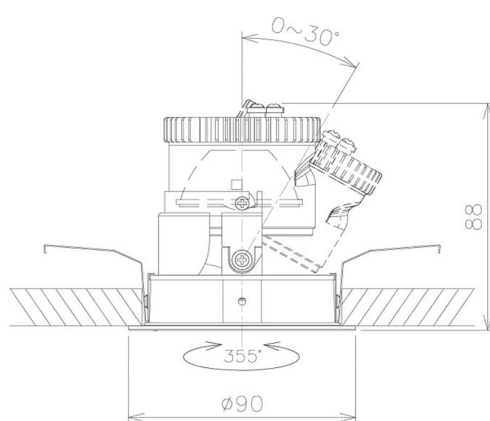

Installation	Recessed mount
Type	
Fixture wattage	5W
Beam angle	30 deg
Color Temp.	4000K
CRI	Ra>90
Luminous	389 lm
Body	Die-cast aluminum alloy
Body finish	N/A
Trim finish	White
Reflector finish	Mirror
IP Rate	IP20
Light source	COB module
Input Voltage	AC220~240V
Dimming Type	Non-Dimmable
Certificate	CE, CCC
Cut Hole	80mm