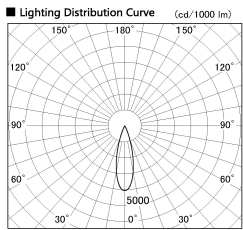

Item no. DD091-0530MW9040

Series Name: $\Phi 80$ Series Lens Type, Antiglare

Installation	Recessed mount
Type	$\Phi 80$ Series Lens Type, Antiglare
Fixture wattage	5W
Beam angle	30 deg
Color Temp.	4000K
CRI	Ra>90
Luminous	389 lm
Body	Die-cast aluminum alloy
Body finish	N/A
Trim finish	White
Reflector finish	Mirror
IP Rate	IP20
Light source	COB module
Input Voltage	AC220~240V
Dimming Type	Non-Dimmable
Certificate	CE, CCC
Cut Hole	80mm

Height (Weight)	
36.0W	162 (0.7kg)
28.5W	162 (0.7kg)
21.0W	122 (0.6kg)
14.2W	122 (0.6kg)
7.4W	102 (0.6kg)
5.0W	102 (0.4kg)