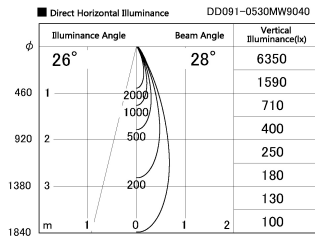

Item no. DD091-0530MW9040

Series Name: $\Phi 80$ Series Lens Type, Antiglare

Installation	Recessed mount
Type	$\Phi 80$ Series Lens Type, Antiglare
Fixture wattage	5W
Beam angle	30 deg
Color Temp.	4000K
CRI	Ra>90
Luminous	389 lm
Body	Die-cast aluminum alloy
Body finish	N/A
Trim finish	White
Reflector finish	Mirror
IP Rate	IP20
Light source	COB module
Input Voltage	AC220~240V
Dimming Type	Non-Dimmable
Certificate	CE, CCC
Cut Hole	80mm

Height (Weight)	
36.0W	162 (0.7kg)
28.5W	162 (0.7kg)
21.0W	122 (0.6kg)
14.2W	122 (0.6kg)
7.4W	102 (0.6kg)
5.0W	102 (0.4kg)