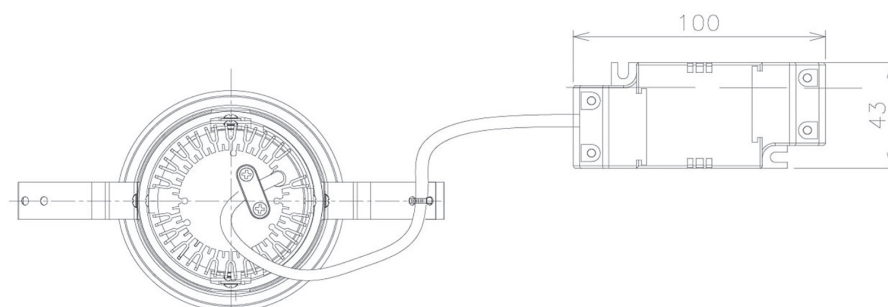

Installation	Recessed mount
Type	
Fixture wattage	5W
Beam angle	30 deg
Color Temp.	4000K
CRI	Ra>90
Luminous	389 lm
Body	Die-cast aluminum alloy
Body finish	N/A
Trim finish	White
Reflector finish	Mirror
IP Rate	IP20
Light source	COB module
Input Voltage	AC220~240V
Dimming Type	Non-Dimmable
Certificate	CE, CCC
Cut Hole	80mm