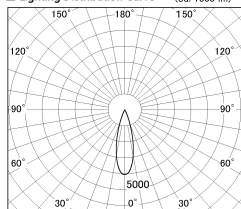

Installation	Recessed mount
Type	
Fixture wattage	5W
Beam angle	30 deg
Color Temp.	4000K
CRI	Ra>90
Luminous	389 lm
Body	Die-cast aluminum alloy
Body finish	N/A
Trim finish	White
Reflector finish	Mirror
IP Rate	IP20
Light source	COB module
Input Voltage	AC220~240V
Dimming Type	Non-Dimmable
Certificate	CE, CCC
Cut Hole	80mm

■ Lighting Distribution Curve (cd/1000 lm)