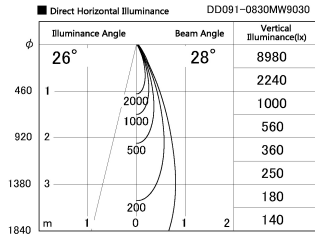

Item no. DD091-0830MW9030

Series Name:  $\Phi 80$  Series Lens Type, Antiglare

Installation	Recessed mount
Type	$\Phi 80$ Series Lens Type, Antiglare
Fixture wattage	7.4W
Beam angle	30 deg
Color Temp.	3000K
CRI	Ra>90
Luminous	550 lm
Body	Die-cast aluminum alloy
Body finish	N/A
Trim finish	White
Reflector finish	Mirror
IP Rate	IP20
Light source	COB module
Input Voltage	AC220~240V
Dimming Type	Non-Dimmable
Certificate	CE, CCC
Cut Hole	80mm

Height (Weight)	
36.0W	162 (0.7kg)
28.5W	162 (0.7kg)
21.0W	122 (0.6kg)
14.2W	122 (0.6kg)
7.4W	102 (0.6kg)
5.0W	102 (0.4kg)