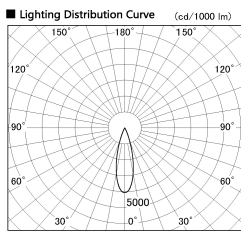

Item no. DD091-0830MW9030

Series Name: $\Phi 80$ Series Lens Type, Antiglare

| | |
|------------------|-------------------------|
| Installation | Recessed mount |
| Type | |
| Fixture wattage | 7.4W |
| Beam angle | 30 deg |
| Color Temp. | 3000K |
| CRI | Ra>90 |
| Luminous | 550 lm |
| Body | Die-cast aluminum alloy |
| Body finish | N/A |
| Trim finish | White |
| Reflector finish | Mirror |
| IP Rate | IP20 |
| Light source | COB module |
| Input Voltage | AC220~240V |
| Dimming Type | Non-Dimmable |
| Certificate | CE, CCC |
| Cut Hole | 80mm |

| Height (Weight) | |
|-----------------|-------------|
| 36.0W | 162 (0.7kg) |
| 28.5W | 162 (0.7kg) |
| 21.0W | 122 (0.6kg) |
| 14.2W | 122 (0.6kg) |
| 7.4W | 102 (0.6kg) |
| 5.0W | 102 (0.4kg) |