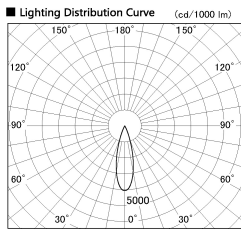

Item no. DD091-0830MW9030

Series Name:  $\Phi 80$  Series Lens Type, Antiglare

Installation	Recessed mount
Type	$\Phi 80$ Series Lens Type, Antiglare
Fixture wattage	7.4W
Beam angle	30 deg
Color Temp.	3000K
CRI	Ra>90
Luminous	550 lm
Body	Die-cast aluminum alloy
Body finish	N/A
Trim finish	White
Reflector finish	Mirror
IP Rate	IP20
Light source	COB module
Input Voltage	AC220~240V
Dimming Type	Non-Dimmable
Certificate	CE, CCC
Cut Hole	80mm

Height (Weight)	
36.0W	162 (0.7kg)
28.5W	162 (0.7kg)
21.0W	122 (0.6kg)
14.2W	122 (0.6kg)
7.4W	102 (0.6kg)
5.0W	102 (0.4kg)