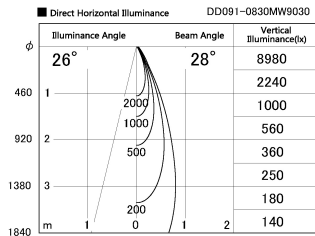

Item no. DD091-0830MW9030

Series Name: $\Phi 80$ Series Lens Type, Antiglare

| | |
|------------------|-------------------------|
| Installation | Recessed mount |
| Type | |
| Fixture wattage | 7.4W |
| Beam angle | 30 deg |
| Color Temp. | 3000K |
| CRI | Ra>90 |
| Luminous | 550 lm |
| Body | Die-cast aluminum alloy |
| Body finish | N/A |
| Trim finish | White |
| Reflector finish | Mirror |
| IP Rate | IP20 |
| Light source | COB module |
| Input Voltage | AC220~240V |
| Dimming Type | Non-Dimmable |
| Certificate | CE, CCC |
| Cut Hole | 80mm |

| Height (Weight) | |
|-----------------|-------------|
| 36.0W | 162 (0.7kg) |
| 28.5W | 162 (0.7kg) |
| 21.0W | 122 (0.6kg) |
| 14.2W | 122 (0.6kg) |
| 7.4W | 102 (0.6kg) |
| 5.0W | 102 (0.4kg) |