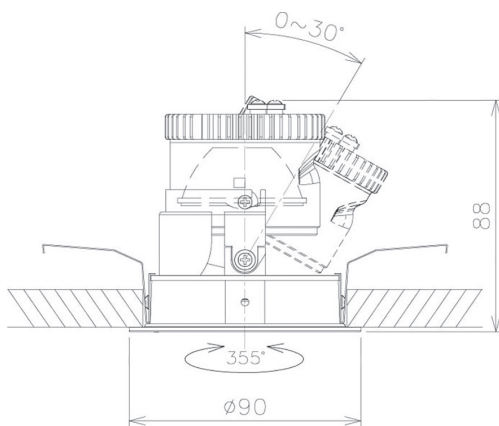

Item no. DD091-0830MW9030

Series Name: $\Phi 80$ Series Lens Type, Antiglare

| | |
|------------------|-------------------------|
| Installation | Recessed mount |
| Type | |
| Fixture wattage | 7.4W |
| Beam angle | 30 deg |
| Color Temp. | 3000K |
| CRI | Ra>90 |
| Luminous | 550 lm |
| Body | Die-cast aluminum alloy |
| Body finish | N/A |
| Trim finish | White |
| Reflector finish | Mirror |
| IP Rate | IP20 |
| Light source | COB module |
| Input Voltage | AC220~240V |
| Dimming Type | Non-Dimmable |
| Certificate | CE, CCC |
| Cut Hole | 80mm |

| Height (Weight) | |
|-----------------|-------------|
| 36.0W | 162 (0.7kg) |
| 28.5W | 162 (0.7kg) |
| 21.0W | 122 (0.6kg) |
| 14.2W | 122 (0.6kg) |
| 7.4W | 102 (0.6kg) |
| 5.0W | 102 (0.4kg) |