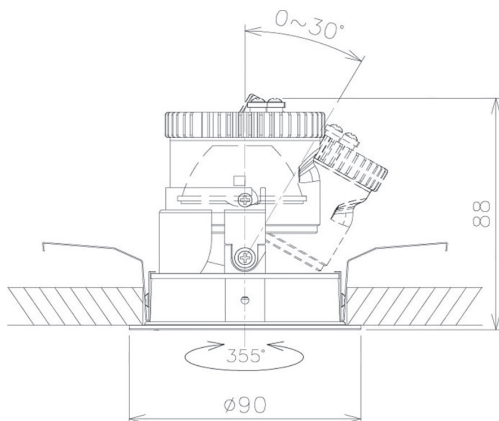

Item no. DD091-0830MW9030

Series Name:  $\Phi 80$  Series Lens Type, Antiglare

Installation	Recessed mount
Type	$\Phi 80$ Series Lens Type, Antiglare
Fixture wattage	7.4W
Beam angle	30 deg
Color Temp.	3000K
CRI	Ra>90
Luminous	550 lm
Body	Die-cast aluminum alloy
Body finish	N/A
Trim finish	White
Reflector finish	Mirror
IP Rate	IP20
Light source	COB module
Input Voltage	AC220~240V
Dimming Type	Non-Dimmable
Certificate	CE, CCC
Cut Hole	80mm

Height (Weight)	
36.0W	162 (0.7kg)
28.5W	162 (0.7kg)
21.0W	122 (0.6kg)
14.2W	122 (0.6kg)
7.4W	102 (0.6kg)
5.0W	102 (0.4kg)