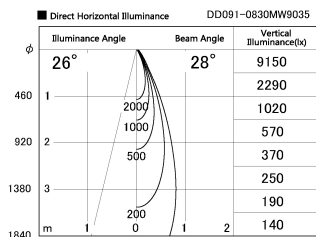

Item no. DD091-0830MW9035

Series Name: Φ 80 Series Lens Type, Antiglare

Installation	Recessed mount
Type	
Fixture wattage	7.4W
Beam angle	30 deg
Color Temp.	3500K
CRI	Ra>90
Luminous	561 lm
Body	Die-cast aluminum alloy
Body finish	N/A
Trim finish	White
Reflector finish	Mirror
IP Rate	IP20
Light source	COB module
Input Voltage	AC220~240V
Dimming Type	Non-Dimmable
Certificate	CE, CCC
Cut Hole	80mm

Height (Weight)	
36.0W	162 (0.7kg)
28.5W	162 (0.7kg)
21.0W	122 (0.6kg)
14.2W	122 (0.6kg)
7.4W	102 (0.6kg)
5.0W	102 (0.4kg)