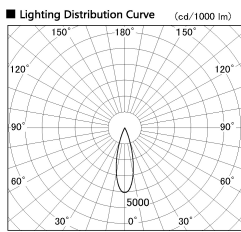

Item no. DD091-0830MW9035

Series Name: $\Phi 80$ Series Lens Type, Antiglare

Installation	Recessed mount
Type	$\Phi 80$ Series Lens Type, Antiglare
Fixture wattage	7.4W
Beam angle	30 deg
Color Temp.	3500K
CRI	Ra>90
Luminous	561 lm
Body	Die-cast aluminum alloy
Body finish	N/A
Trim finish	White
Reflector finish	Mirror
IP Rate	IP20
Light source	COB module
Input Voltage	AC220~240V
Dimming Type	Non-Dimmable
Certificate	CE, CCC
Cut Hole	80mm

Height (Weight)	
36.0W	162 (0.7kg)
28.5W	162 (0.7kg)
21.0W	122 (0.6kg)
14.2W	122 (0.6kg)
7.4W	102 (0.6kg)
5.0W	102 (0.4kg)