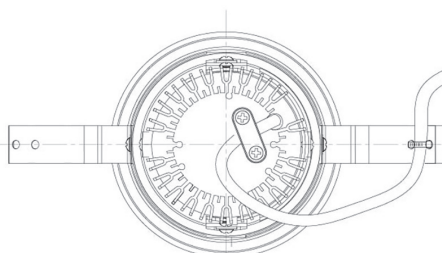

Item no. DD091-0830MW9035

Series Name: Φ 80 Series Lens Type, Antiglare

Installation	Recessed mount
Type	
Fixture wattage	7.4W
Beam angle	30 deg
Color Temp.	3500K
CRI	Ra>90
Luminous	561 lm
Body	Die-cast aluminum alloy
Body finish	N/A
Trim finish	White
Reflector finish	Mirror
IP Rate	IP20
Light source	COB module
Input Voltage	AC220~240V
Dimming Type	Non-Dimmable
Certificate	CE, CCC
Cut Hole	80mm

Height (Weight)	
36.0W	162 (0.7kg)
28.5W	162 (0.7kg)
21.0W	122 (0.6kg)
14.2W	122 (0.6kg)
7.4W	102 (0.6kg)
5.0W	102 (0.4kg)