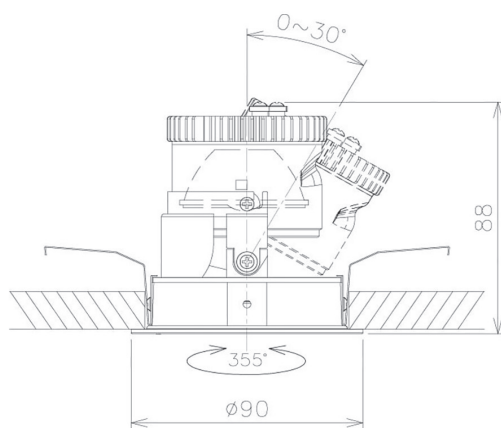

Item no. DD091-0830MW9035

Series Name: Φ 80 Series Lens Type, Antiglare

Installation	Recessed mount
Type	
Fixture wattage	7.4W
Beam angle	30 deg
Color Temp.	3500K
CRI	Ra>90
Luminous	561 lm
Body	Die-cast aluminum alloy
Body finish	N/A
Trim finish	White
Reflector finish	Mirror
IP Rate	IP20
Light source	COB module
Input Voltage	AC220~240V
Dimming Type	Non-Dimmable
Certificate	CE, CCC
Cut Hole	80mm

Height (Weight)	
36.0W	162 (0.7kg)
28.5W	162 (0.7kg)
21.0W	122 (0.6kg)
14.2W	122 (0.6kg)
7.4W	102 (0.6kg)
5.0W	102 (0.4kg)