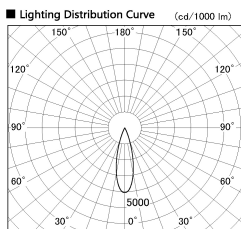

Item no. DD091-0830MW9035

Series Name: Φ 80 Series Lens Type, Antiglare

Installation	Recessed mount
Type	
Fixture wattage	7.4W
Beam angle	30 deg
Color Temp.	3500K
CRI	Ra>90
Luminous	561 lm
Body	Die-cast aluminum alloy
Body finish	N/A
Trim finish	White
Reflector finish	Mirror
IP Rate	IP20
Light source	COB module
Input Voltage	AC220~240V
Dimming Type	Non-Dimmable
Certificate	CE, CCC
Cut Hole	80mm

Height (Weight)	
36.0W	162 (0.7kg)
28.5W	162 (0.7kg)
21.0W	122 (0.6kg)
14.2W	122 (0.6kg)
7.4W	102 (0.6kg)
5.0W	102 (0.4kg)