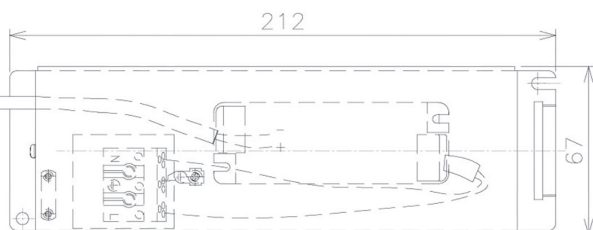

Item no. DD091-0830MW9035

Series Name: Φ 80 Series Lens Type, Antiglare

Installation	Recessed mount
Type	
Fixture wattage	7.4W
Beam angle	30 deg
Color Temp.	3500K
CRI	Ra>90
Luminous	561 lm
Body	Die-cast aluminum alloy
Body finish	N/A
Trim finish	White
Reflector finish	Mirror
IP Rate	IP20
Light source	COB module
Input Voltage	AC220~240V
Dimming Type	Non-Dimmable
Certificate	CE, CCC
Cut Hole	80mm

Height (Weight)	
36.0W	162 (0.7kg)
28.5W	162 (0.7kg)
21.0W	122 (0.6kg)
14.2W	122 (0.6kg)
7.4W	102 (0.6kg)
5.0W	102 (0.4kg)