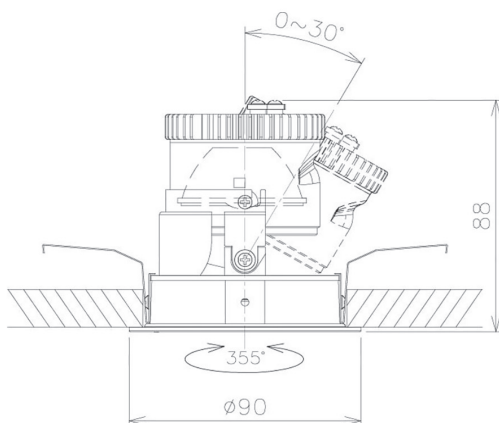

Item no. DD091-0830MW9035

Series Name: $\Phi 80$ Series Lens Type, Antiglare

Installation	Recessed mount
Type	$\Phi 80$ Series Lens Type, Antiglare
Fixture wattage	7.4W
Beam angle	30 deg
Color Temp.	3500K
CRI	Ra>90
Luminous	561 lm
Body	Die-cast aluminum alloy
Body finish	N/A
Trim finish	White
Reflector finish	Mirror
IP Rate	IP20
Light source	COB module
Input Voltage	AC220~240V
Dimming Type	Non-Dimmable
Certificate	CE, CCC
Cut Hole	80mm

Height (Weight)	
36.0W	162 (0.7kg)
28.5W	162 (0.7kg)
21.0W	122 (0.6kg)
14.2W	122 (0.6kg)
7.4W	102 (0.6kg)
5.0W	102 (0.4kg)