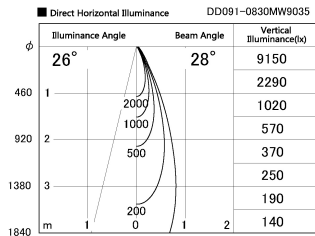

Item no. DD091-0830MW9035

Series Name: $\Phi 80$ Series Lens Type, Antiglare

Installation	Recessed mount
Type	$\Phi 80$ Series Lens Type, Antiglare
Fixture wattage	7.4W
Beam angle	30 deg
Color Temp.	3500K
CRI	Ra>90
Luminous	561 lm
Body	Die-cast aluminum alloy
Body finish	N/A
Trim finish	White
Reflector finish	Mirror
IP Rate	IP20
Light source	COB module
Input Voltage	AC220~240V
Dimming Type	Non-Dimmable
Certificate	CE, CCC
Cut Hole	80mm

Height (Weight)	
36.0W	162 (0.7kg)
28.5W	162 (0.7kg)
21.0W	122 (0.6kg)
14.2W	122 (0.6kg)
7.4W	102 (0.6kg)
5.0W	102 (0.4kg)