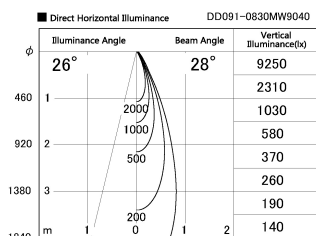

Item no. DD091-0830MW9040

Series Name: $\Phi 80$ Series Lens Type, Antiglare

Installation	Recessed mount
Type	
Fixture wattage	7.4W
Beam angle	30 deg
Color Temp.	4000K
CRI	Ra>90
Luminous	567 lm
Body	Die-cast aluminum alloy
Body finish	N/A
Trim finish	White
Reflector finish	Mirror
IP Rate	IP20
Light source	COB module
Input Voltage	AC220~240V
Dimming Type	Non-Dimmable
Certificate	CE, CCC
Cut Hole	80mm

Height (Weight)	
36.0W	162 (0.7kg)
28.5W	162 (0.7kg)
21.0W	122 (0.6kg)
14.2W	122 (0.6kg)
7.4W	102 (0.6kg)
5.0W	102 (0.4kg)