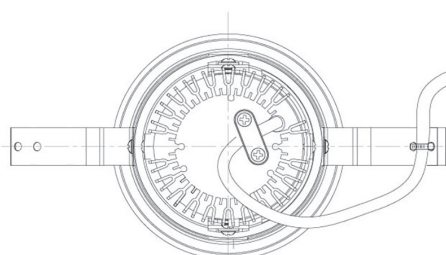

Item no. DD091-0830MW9040

Series Name: $\Phi 80$ Series Lens Type, Antiglare

Installation	Recessed mount
Type	
Fixture wattage	7.4W
Beam angle	30 deg
Color Temp.	4000K
CRI	Ra>90
Luminous	567 lm
Body	Die-cast aluminum alloy
Body finish	N/A
Trim finish	White
Reflector finish	Mirror
IP Rate	IP20
Light source	COB module
Input Voltage	AC220~240V
Dimming Type	Non-Dimmable
Certificate	CE, CCC
Cut Hole	80mm

Height (Weight)	
36.0W	162 (0.7kg)
28.5W	162 (0.7kg)
21.0W	122 (0.6kg)
14.2W	122 (0.6kg)
7.4W	102 (0.6kg)
5.0W	102 (0.4kg)