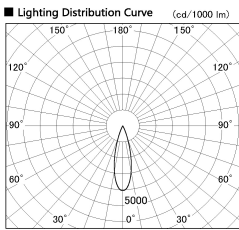

Item no. DD091-0830MW9040

Series Name: $\Phi 80$ Series Lens Type, Antiglare

Installation	Recessed mount
Type	$\Phi 80$ Series Lens Type, Antiglare
Fixture wattage	7.4W
Beam angle	30 deg
Color Temp.	4000K
CRI	Ra>90
Luminous	567 lm
Body	Die-cast aluminum alloy
Body finish	N/A
Trim finish	White
Reflector finish	Mirror
IP Rate	IP20
Light source	COB module
Input Voltage	AC220~240V
Dimming Type	Non-Dimmable
Certificate	CE, CCC
Cut Hole	80mm

Height (Weight)	
36.0W	162 (0.7kg)
28.5W	162 (0.7kg)
21.0W	122 (0.6kg)
14.2W	122 (0.6kg)
7.4W	102 (0.6kg)
5.0W	102 (0.4kg)