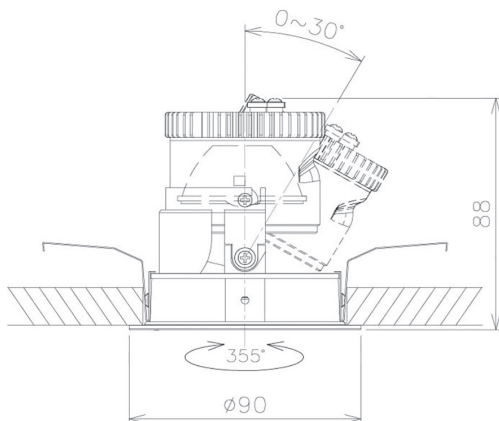

Item no. DD091-0830MW9040

Series Name: $\Phi 80$ Series Lens Type, Antiglare

Installation	Recessed mount
Type	$\Phi 80$ Series Lens Type, Antiglare
Fixture wattage	7.4W
Beam angle	30 deg
Color Temp.	4000K
CRI	Ra>90
Luminous	567 lm
Body	Die-cast aluminum alloy
Body finish	N/A
Trim finish	White
Reflector finish	Mirror
IP Rate	IP20
Light source	COB module
Input Voltage	AC220~240V
Dimming Type	Non-Dimmable
Certificate	CE, CCC
Cut Hole	80mm

Height (Weight)	
36.0W	162 (0.7kg)
28.5W	162 (0.7kg)
21.0W	122 (0.6kg)
14.2W	122 (0.6kg)
7.4W	102 (0.6kg)
5.0W	102 (0.4kg)