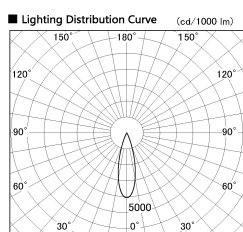

Item no. DD091-0830MW9040

Series Name: $\Phi 80$ Series Lens Type, Antiglare

Installation	Recessed mount
Type	
Fixture wattage	7.4W
Beam angle	30 deg
Color Temp.	4000K
CRI	Ra>90
Luminous	567 lm
Body	Die-cast aluminum alloy
Body finish	N/A
Trim finish	White
Reflector finish	Mirror
IP Rate	IP20
Light source	COB module
Input Voltage	AC220~240V
Dimming Type	Non-Dimmable
Certificate	CE, CCC
Cut Hole	80mm

Height (Weight)	
36.0W	162 (0.7kg)
28.5W	162 (0.7kg)
21.0W	122 (0.6kg)
14.2W	122 (0.6kg)
7.4W	102 (0.6kg)
5.0W	102 (0.4kg)