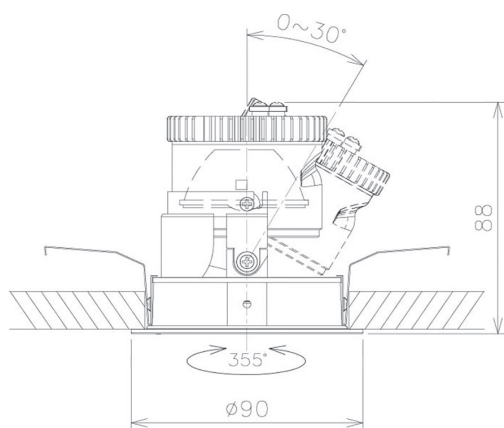

Item no. DD091-0830MW9040

Series Name: $\Phi 80$ Series Lens Type, Antiglare

Installation	Recessed mount
Type	
Fixture wattage	7.4W
Beam angle	30 deg
Color Temp.	4000K
CRI	Ra>90
Luminous	567 lm
Body	Die-cast aluminum alloy
Body finish	N/A
Trim finish	White
Reflector finish	Mirror
IP Rate	IP20
Light source	COB module
Input Voltage	AC220~240V
Dimming Type	Non-Dimmable
Certificate	CE, CCC
Cut Hole	80mm

Height (Weight)	
36.0W	162 (0.7kg)
28.5W	162 (0.7kg)
21.0W	122 (0.6kg)
14.2W	122 (0.6kg)
7.4W	102 (0.6kg)
5.0W	102 (0.4kg)