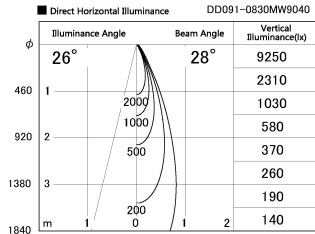

Item no. DD091-0830MW9040

Series Name: $\Phi 80$ Series Lens Type, Antiglare

Installation	Recessed mount
Type	$\Phi 80$ Series Lens Type, Antiglare
Fixture wattage	7.4W
Beam angle	30 deg
Color Temp.	4000K
CRI	Ra>90
Luminous	567 lm
Body	Die-cast aluminum alloy
Body finish	N/A
Trim finish	White
Reflector finish	Mirror
IP Rate	IP20
Light source	COB module
Input Voltage	AC220~240V
Dimming Type	Non-Dimmable
Certificate	CE, CCC
Cut Hole	80mm

Height (Weight)	
36.0W	162 (0.7kg)
28.5W	162 (0.7kg)
21.0W	122 (0.6kg)
14.2W	122 (0.6kg)
7.4W	102 (0.6kg)
5.0W	102 (0.4kg)