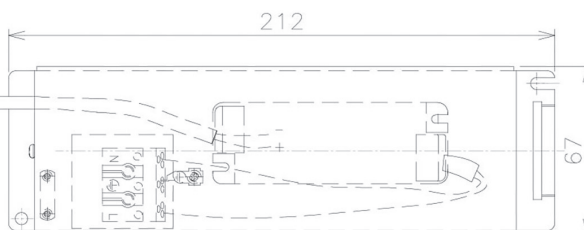

Item no. DD091-0830MW9040

Series Name: $\Phi 80$ Series Lens Type, Antiglare

Installation	Recessed mount
Type	
Fixture wattage	7.4W
Beam angle	30 deg
Color Temp.	4000K
CRI	Ra>90
Luminous	567 lm
Body	Die-cast aluminum alloy
Body finish	N/A
Trim finish	White
Reflector finish	Mirror
IP Rate	IP20
Light source	COB module
Input Voltage	AC220~240V
Dimming Type	Non-Dimmable
Certificate	CE, CCC
Cut Hole	80mm

Height (Weight)	
36.0W	162 (0.7kg)
28.5W	162 (0.7kg)
21.0W	122 (0.6kg)
14.2W	122 (0.6kg)
7.4W	102 (0.6kg)
5.0W	102 (0.4kg)