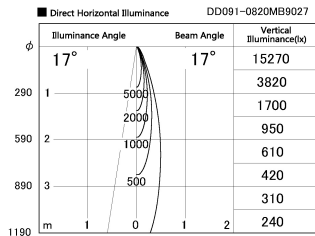

Item no. DD091-0820MB9027

Series Name:  $\Phi 80$  Series Lens Type, Antiglare

Installation	Recessed mount
Type	$\Phi 80$ Series Lens Type, Antiglare
Fixture wattage	7.4W
Beam angle	15 deg
Color Temp.	2700K
CRI	Ra>90
Luminous	488 lm
Body	Die-cast aluminum alloy
Body finish	N/A
Trim finish	Black
Reflector finish	Mirror
IP Rate	IP20
Light source	COB module
Input Voltage	AC220~240V
Dimming Type	Non-Dimmable
Certificate	CE, CCC
Cut Hole	80mm

Height (Weight)	
36.0W	162 (0.7kg)
28.5W	162 (0.7kg)
21.0W	122 (0.6kg)
14.2W	122 (0.6kg)
7.4W	102 (0.6kg)
5.0W	102 (0.4kg)