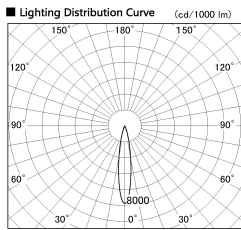

Item no. DD091-0820MB9027

Series Name:  $\Phi 80$  Series Lens Type, Antiglare

Installation	Recessed mount
Type	$\Phi 80$ Series Lens Type, Antiglare
Fixture wattage	7.4W
Beam angle	15 deg
Color Temp.	2700K
CRI	Ra>90
Luminous	488 lm
Body	Die-cast aluminum alloy
Body finish	N/A
Trim finish	Black
Reflector finish	Mirror
IP Rate	IP20
Light source	COB module
Input Voltage	AC220~240V
Dimming Type	Non-Dimmable
Certificate	CE, CCC
Cut Hole	80mm

Height (Weight)	
36.0W	162 (0.7kg)
28.5W	162 (0.7kg)
21.0W	122 (0.6kg)
14.2W	122 (0.6kg)
7.4W	102 (0.6kg)
5.0W	102 (0.4kg)