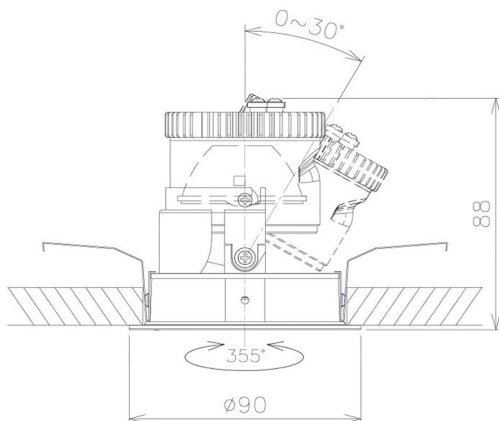

Item no. DD091-0820MB9027

Series Name:  $\Phi 80$  Series Lens Type, Antiglare

Installation	Recessed mount
Type	$\Phi 80$ Series Lens Type, Antiglare
Fixture wattage	7.4W
Beam angle	15 deg
Color Temp.	2700K
CRI	Ra>90
Luminous	488 lm
Body	Die-cast aluminum alloy
Body finish	N/A
Trim finish	Black
Reflector finish	Mirror
IP Rate	IP20
Light source	COB module
Input Voltage	AC220~240V
Dimming Type	Non-Dimmable
Certificate	CE, CCC
Cut Hole	80mm

Height (Weight)	
36.0W	162 (0.7kg)
28.5W	162 (0.7kg)
21.0W	122 (0.6kg)
14.2W	122 (0.6kg)
7.4W	102 (0.6kg)
5.0W	102 (0.4kg)