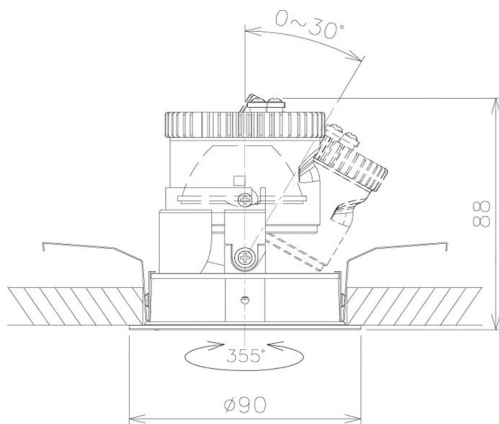

Item no. DD091-0820MB9030

Series Name: $\Phi 80$ Series Lens Type, Antiglare

Installation	Recessed mount
Type	$\Phi 80$ Series Lens Type, Antiglare
Fixture wattage	7.4W
Beam angle	15 deg
Color Temp.	3000K
CRI	Ra>90
Luminous	509 lm
Body	Die-cast aluminum alloy
Body finish	N/A
Trim finish	Black
Reflector finish	Mirror
IP Rate	IP20
Light source	COB module
Input Voltage	AC220~240V
Dimming Type	Non-Dimmable
Certificate	CE, CCC
Cut Hole	80mm

Height (Weight)	
36.0W	162 (0.7kg)
28.5W	162 (0.7kg)
21.0W	122 (0.6kg)
14.2W	122 (0.6kg)
7.4W	102 (0.6kg)
5.0W	102 (0.4kg)