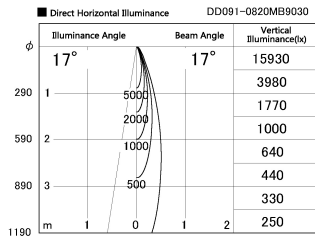

Item no. DD091-0820MB9030

Series Name: $\Phi 80$ Series Lens Type, Antiglare

Installation	Recessed mount
Type	$\Phi 80$ Series Lens Type, Antiglare
Fixture wattage	7.4W
Beam angle	15 deg
Color Temp.	3000K
CRI	Ra>90
Luminous	509 lm
Body	Die-cast aluminum alloy
Body finish	N/A
Trim finish	Black
Reflector finish	Mirror
IP Rate	IP20
Light source	COB module
Input Voltage	AC220~240V
Dimming Type	Non-Dimmable
Certificate	CE, CCC
Cut Hole	80mm

Height (Weight)	
36.0W	162 (0.7kg)
28.5W	162 (0.7kg)
21.0W	122 (0.6kg)
14.2W	122 (0.6kg)
7.4W	102 (0.6kg)
5.0W	102 (0.4kg)