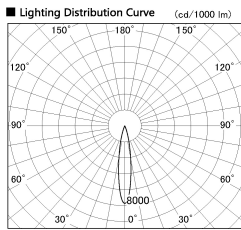

Item no. DD091-0820MB9030

Series Name: $\Phi 80$ Series Lens Type, Antiglare

Installation	Recessed mount
Type	$\Phi 80$ Series Lens Type, Antiglare
Fixture wattage	7.4W
Beam angle	15 deg
Color Temp.	3000K
CRI	Ra>90
Luminous	509 lm
Body	Die-cast aluminum alloy
Body finish	N/A
Trim finish	Black
Reflector finish	Mirror
IP Rate	IP20
Light source	COB module
Input Voltage	AC220~240V
Dimming Type	Non-Dimmable
Certificate	CE, CCC
Cut Hole	80mm

Height (Weight)	
36.0W	162 (0.7kg)
28.5W	162 (0.7kg)
21.0W	122 (0.6kg)
14.2W	122 (0.6kg)
7.4W	102 (0.6kg)
5.0W	102 (0.4kg)