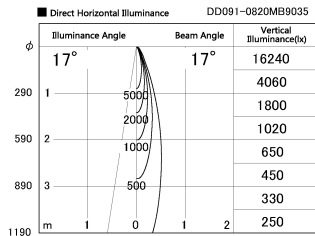

Item no. DD091-0820MB9035

Series Name: Φ 80 Series Lens Type, Antiglare

Installation Type	Recessed mount
Fixture wattage	7.4W
Beam angle	15 deg
Color Temp.	3500K
CRI	Ra>90
Luminous	519 lm
Body	Die-cast aluminum alloy
Body finish	N/A
Trim finish	Black
Reflector finish	Mirror
IP Rate	IP20
Light source	COB module
Input Voltage	AC220~240V
Dimming Type	Non-Dimmable
Certificate	CE, CCC
Cut Hole	80mm

Height (Weight)	
36.0W	162 (0.7kg)
28.5W	162 (0.7kg)
21.0W	122 (0.6kg)
14.2W	122 (0.6kg)
7.4W	102 (0.6kg)
5.0W	102 (0.4kg)