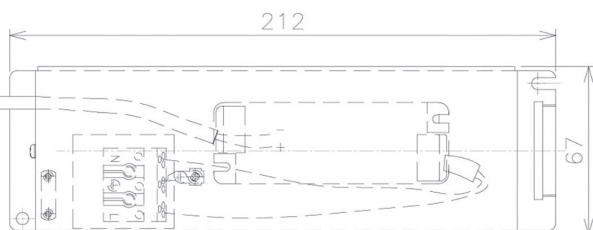

Item no. DD091-0820MB9035

Series Name: Φ 80 Series Lens Type, Antiglare

Installation Type	Recessed mount
Fixture wattage	7.4W
Beam angle	15 deg
Color Temp.	3500K
CRI	Ra>90
Luminous	519 lm
Body	Die-cast aluminum alloy
Body finish	N/A
Trim finish	Black
Reflector finish	Mirror
IP Rate	IP20
Light source	COB module
Input Voltage	AC220~240V
Dimming Type	Non-Dimmable
Certificate	CE, CCC
Cut Hole	80mm

Height (Weight)	
36.0W	162 (0.7kg)
28.5W	162 (0.7kg)
21.0W	122 (0.6kg)
14.2W	122 (0.6kg)
7.4W	102 (0.6kg)
5.0W	102 (0.4kg)