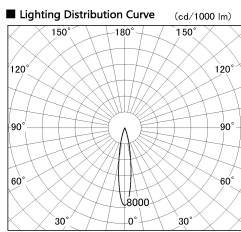

Item no. DD091-0820MB9035

Series Name: $\Phi 80$ Series Lens Type, Antiglare

Installation	Recessed mount
Type	$\Phi 80$ Series Lens Type, Antiglare
Fixture wattage	7.4W
Beam angle	15 deg
Color Temp.	3500K
CRI	Ra>90
Luminous	519 lm
Body	Die-cast aluminum alloy
Body finish	N/A
Trim finish	Black
Reflector finish	Mirror
IP Rate	IP20
Light source	COB module
Input Voltage	AC220~240V
Dimming Type	Non-Dimmable
Certificate	CE, CCC
Cut Hole	80mm

Height (Weight)	
36.0W	162 (0.7kg)
28.5W	162 (0.7kg)
21.0W	122 (0.6kg)
14.2W	122 (0.6kg)
7.4W	102 (0.6kg)
5.0W	102 (0.4kg)