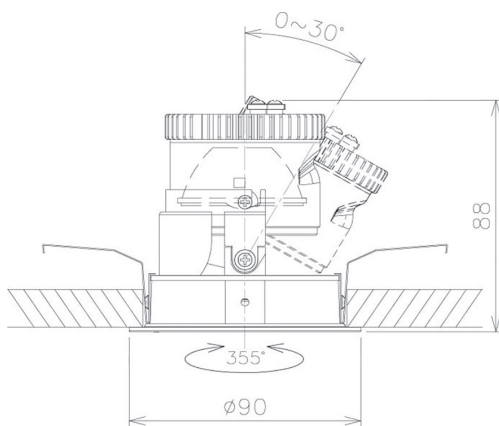

Item no. DD091-0820MB9035

Series Name: Φ 80 Series Lens Type, Antiglare

Installation Type	Recessed mount
Fixture wattage	7.4W
Beam angle	15 deg
Color Temp.	3500K
CRI	Ra>90
Luminous	519 lm
Body	Die-cast aluminum alloy
Body finish	N/A
Trim finish	Black
Reflector finish	Mirror
IP Rate	IP20
Light source	COB module
Input Voltage	AC220~240V
Dimming Type	Non-Dimmable
Certificate	CE, CCC
Cut Hole	80mm

Height (Weight)	
36.0W	162 (0.7kg)
28.5W	162 (0.7kg)
21.0W	122 (0.6kg)
14.2W	122 (0.6kg)
7.4W	102 (0.6kg)
5.0W	102 (0.4kg)