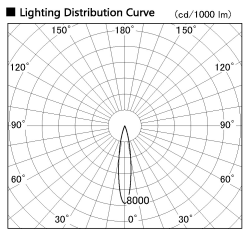

Item no. DD091-0820MB9035

Series Name: Φ 80 Series Lens Type, Antiglare

Installation Type	Recessed mount
Fixture wattage	7.4W
Beam angle	15 deg
Color Temp.	3500K
CRI	Ra>90
Luminous	519 lm
Body	Die-cast aluminum alloy
Body finish	N/A
Trim finish	Black
Reflector finish	Mirror
IP Rate	IP20
Light source	COB module
Input Voltage	AC220~240V
Dimming Type	Non-Dimmable
Certificate	CE, CCC
Cut Hole	80mm

Height (Weight)	
36.0W	162 (0.7kg)
28.5W	162 (0.7kg)
21.0W	122 (0.6kg)
14.2W	122 (0.6kg)
7.4W	102 (0.6kg)
5.0W	102 (0.4kg)