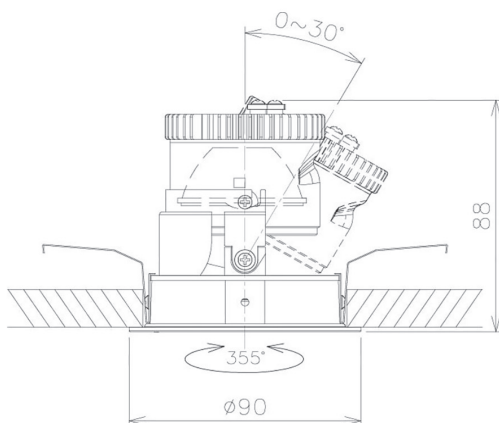

Item no. DD091-0820MB9035

Series Name: $\Phi 80$ Series Lens Type, Antiglare

Installation	Recessed mount
Type	$\Phi 80$ Series Lens Type, Antiglare
Fixture wattage	7.4W
Beam angle	15 deg
Color Temp.	3500K
CRI	Ra>90
Luminous	519 lm
Body	Die-cast aluminum alloy
Body finish	N/A
Trim finish	Black
Reflector finish	Mirror
IP Rate	IP20
Light source	COB module
Input Voltage	AC220~240V
Dimming Type	Non-Dimmable
Certificate	CE, CCC
Cut Hole	80mm

Height (Weight)	
36.0W	162 (0.7kg)
28.5W	162 (0.7kg)
21.0W	122 (0.6kg)
14.2W	122 (0.6kg)
7.4W	102 (0.6kg)
5.0W	102 (0.4kg)