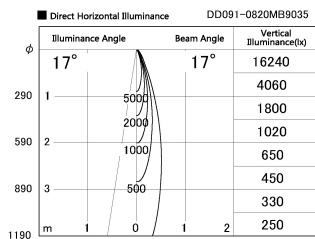

Item no. DD091-0820MB9035

Series Name: $\Phi 80$ Series Lens Type, Antiglare

Installation	Recessed mount
Type	$\Phi 80$ Series Lens Type, Antiglare
Fixture wattage	7.4W
Beam angle	15 deg
Color Temp.	3500K
CRI	Ra>90
Luminous	519 lm
Body	Die-cast aluminum alloy
Body finish	N/A
Trim finish	Black
Reflector finish	Mirror
IP Rate	IP20
Light source	COB module
Input Voltage	AC220~240V
Dimming Type	Non-Dimmable
Certificate	CE, CCC
Cut Hole	80mm

Height (Weight)	
36.0W	162 (0.7kg)
28.5W	162 (0.7kg)
21.0W	122 (0.6kg)
14.2W	122 (0.6kg)
7.4W	102 (0.6kg)
5.0W	102 (0.4kg)