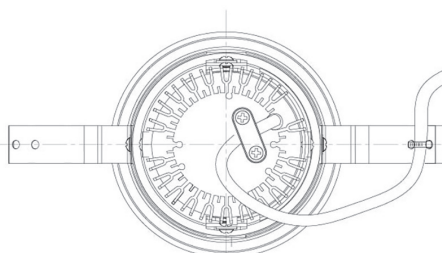

Item no. DD091-0820MB9035

Series Name: Φ 80 Series Lens Type, Antiglare

Installation Type	Recessed mount
Fixture wattage	7.4W
Beam angle	15 deg
Color Temp.	3500K
CRI	Ra>90
Luminous	519 lm
Body	Die-cast aluminum alloy
Body finish	N/A
Trim finish	Black
Reflector finish	Mirror
IP Rate	IP20
Light source	COB module
Input Voltage	AC220~240V
Dimming Type	Non-Dimmable
Certificate	CE, CCC
Cut Hole	80mm

Height (Weight)	
36.0W	162 (0.7kg)
28.5W	162 (0.7kg)
21.0W	122 (0.6kg)
14.2W	122 (0.6kg)
7.4W	102 (0.6kg)
5.0W	102 (0.4kg)