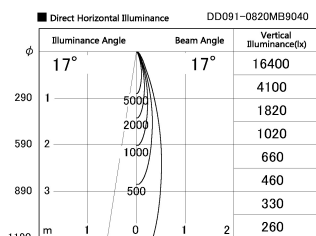

Item no. DD091-0820MB9040

Series Name: $\Phi 80$ Series Lens Type, Antiglare

Installation	Recessed mount
Type	$\Phi 80$ Series Lens Type, Antiglare
Fixture wattage	7.4W
Beam angle	15 deg
Color Temp.	4000K
CRI	Ra>90
Luminous	524 lm
Body	Die-cast aluminum alloy
Body finish	N/A
Trim finish	Black
Reflector finish	Mirror
IP Rate	IP20
Light source	COB module
Input Voltage	AC220~240V
Dimming Type	Non-Dimmable
Certificate	CE, CCC
Cut Hole	80mm

Height (Weight)	
36.0W	162 (0.7kg)
28.5W	162 (0.7kg)
21.0W	122 (0.6kg)
14.2W	122 (0.6kg)
7.4W	102 (0.6kg)
5.0W	102 (0.4kg)