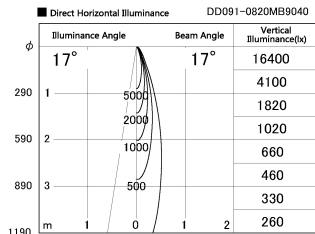

Item no. DD091-0820MB9040

Series Name: $\Phi 80$ Series Lens Type, Antiglare

Installation	Recessed mount
Type	
Fixture wattage	7.4W
Beam angle	15 deg
Color Temp.	4000K
CRI	Ra>90
Luminous	524 lm
Body	Die-cast aluminum alloy
Body finish	N/A
Trim finish	Black
Reflector finish	Mirror
IP Rate	IP20
Light source	COB module
Input Voltage	AC220~240V
Dimming Type	Non-Dimmable
Certificate	CE, CCC
Cut Hole	80mm

Height (Weight)	
36.0W	162 (0.7kg)
28.5W	162 (0.7kg)
21.0W	122 (0.6kg)
14.2W	122 (0.6kg)
7.4W	102 (0.6kg)
5.0W	102 (0.4kg)