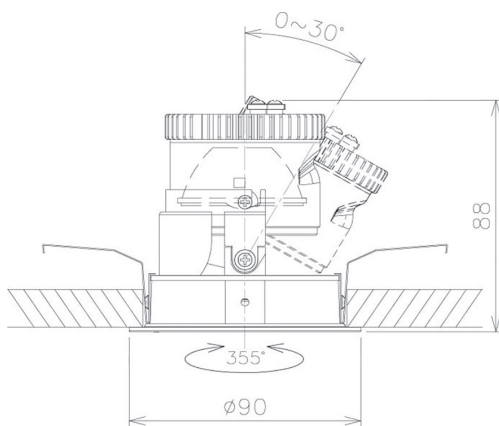

Item no. DD091-0820MB9040

Series Name: $\Phi 80$ Series Lens Type, Antiglare

Installation	Recessed mount
Type	
Fixture wattage	7.4W
Beam angle	15 deg
Color Temp.	4000K
CRI	Ra>90
Luminous	524 lm
Body	Die-cast aluminum alloy
Body finish	N/A
Trim finish	Black
Reflector finish	Mirror
IP Rate	IP20
Light source	COB module
Input Voltage	AC220~240V
Dimming Type	Non-Dimmable
Certificate	CE, CCC
Cut Hole	80mm

Height (Weight)	
36.0W	162 (0.7kg)
28.5W	162 (0.7kg)
21.0W	122 (0.6kg)
14.2W	122 (0.6kg)
7.4W	102 (0.6kg)
5.0W	102 (0.4kg)