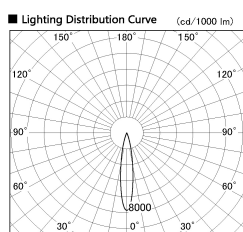

Item no. DD091-0820MB9040

Series Name: $\Phi 80$ Series Lens Type, Antiglare

Installation	Recessed mount
Type	$\Phi 80$ Series Lens Type, Antiglare
Fixture wattage	7.4W
Beam angle	15 deg
Color Temp.	4000K
CRI	Ra>90
Luminous	524 lm
Body	Die-cast aluminum alloy
Body finish	N/A
Trim finish	Black
Reflector finish	Mirror
IP Rate	IP20
Light source	COB module
Input Voltage	AC220~240V
Dimming Type	Non-Dimmable
Certificate	CE, CCC
Cut Hole	80mm

Height (Weight)	
36.0W	162 (0.7kg)
28.5W	162 (0.7kg)
21.0W	122 (0.6kg)
14.2W	122 (0.6kg)
7.4W	102 (0.6kg)
5.0W	102 (0.4kg)