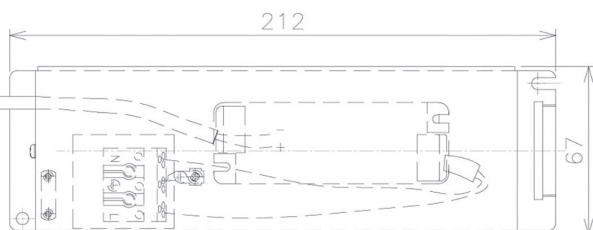

Item no. DD091-0820MB9040

Series Name: $\Phi 80$ Series Lens Type, Antiglare

Installation	Recessed mount
Type	
Fixture wattage	7.4W
Beam angle	15 deg
Color Temp.	4000K
CRI	Ra>90
Luminous	524 lm
Body	Die-cast aluminum alloy
Body finish	N/A
Trim finish	Black
Reflector finish	Mirror
IP Rate	IP20
Light source	COB module
Input Voltage	AC220~240V
Dimming Type	Non-Dimmable
Certificate	CE, CCC
Cut Hole	80mm

Height (Weight)	
36.0W	162 (0.7kg)
28.5W	162 (0.7kg)
21.0W	122 (0.6kg)
14.2W	122 (0.6kg)
7.4W	102 (0.6kg)
5.0W	102 (0.4kg)