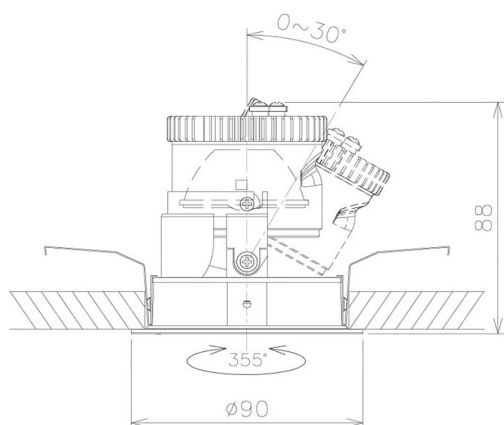

Item no. DD091-0820MB9040

Series Name: $\Phi 80$ Series Lens Type, Antiglare

Installation	Recessed mount
Type	$\Phi 80$ Series Lens Type, Antiglare
Fixture wattage	7.4W
Beam angle	15 deg
Color Temp.	4000K
CRI	Ra>90
Luminous	524 lm
Body	Die-cast aluminum alloy
Body finish	N/A
Trim finish	Black
Reflector finish	Mirror
IP Rate	IP20
Light source	COB module
Input Voltage	AC220~240V
Dimming Type	Non-Dimmable
Certificate	CE, CCC
Cut Hole	80mm

Height (Weight)	
36.0W	162 (0.7kg)
28.5W	162 (0.7kg)
21.0W	122 (0.6kg)
14.2W	122 (0.6kg)
7.4W	102 (0.6kg)
5.0W	102 (0.4kg)