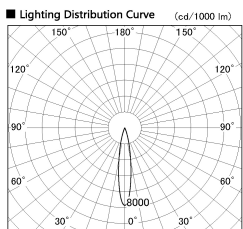

Item no. DD091-0820MB9040

Series Name: $\Phi 80$ Series Lens Type, Antiglare

Installation	Recessed mount
Type	
Fixture wattage	7.4W
Beam angle	15 deg
Color Temp.	4000K
CRI	Ra>90
Luminous	524 lm
Body	Die-cast aluminum alloy
Body finish	N/A
Trim finish	Black
Reflector finish	Mirror
IP Rate	IP20
Light source	COB module
Input Voltage	AC220~240V
Dimming Type	Non-Dimmable
Certificate	CE, CCC
Cut Hole	80mm

Height (Weight)	
36.0W	162 (0.7kg)
28.5W	162 (0.7kg)
21.0W	122 (0.6kg)
14.2W	122 (0.6kg)
7.4W	102 (0.6kg)
5.0W	102 (0.4kg)