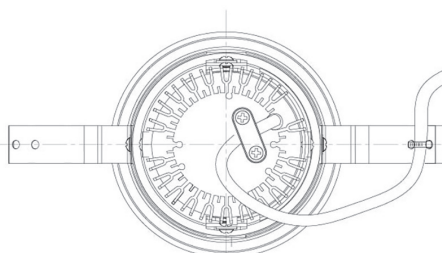

Item no. DD091-0820MB9040

Series Name: $\Phi 80$ Series Lens Type, Antiglare

Installation	Recessed mount
Type	
Fixture wattage	7.4W
Beam angle	15 deg
Color Temp.	4000K
CRI	Ra>90
Luminous	524 lm
Body	Die-cast aluminum alloy
Body finish	N/A
Trim finish	Black
Reflector finish	Mirror
IP Rate	IP20
Light source	COB module
Input Voltage	AC220~240V
Dimming Type	Non-Dimmable
Certificate	CE, CCC
Cut Hole	80mm

Height (Weight)	
36.0W	162 (0.7kg)
28.5W	162 (0.7kg)
21.0W	122 (0.6kg)
14.2W	122 (0.6kg)
7.4W	102 (0.6kg)
5.0W	102 (0.4kg)