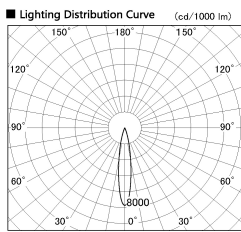

Item no. DD091-0820MW9027

Series Name: $\Phi 80$ Series Lens Type, Antiglare

Installation	Recessed mount
Type	$\Phi 80$ Series Lens Type, Antiglare
Fixture wattage	7.4W
Beam angle	15 deg
Color Temp.	2700K
CRI	Ra>90
Luminous	488 lm
Body	Die-cast aluminum alloy
Body finish	N/A
Trim finish	White
Reflector finish	Mirror
IP Rate	IP20
Light source	COB module
Input Voltage	AC220~240V
Dimming Type	Non-Dimmable
Certificate	CE, CCC
Cut Hole	80mm

Height (Weight)	
36.0W	162 (0.7kg)
28.5W	162 (0.7kg)
21.0W	122 (0.6kg)
14.2W	122 (0.6kg)
7.4W	102 (0.6kg)
5.0W	102 (0.4kg)