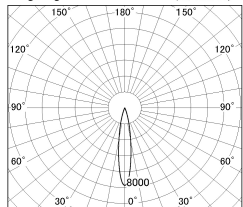

■ Lighting Distribution Curve (cd/1000 lm)