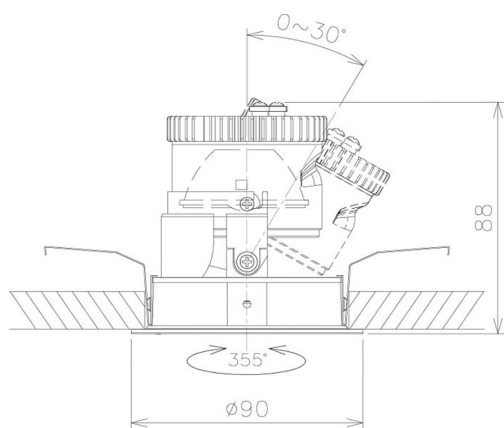

Item no. DD091-0820MW9027

Series Name: Φ 80 Series Lens Type, Antiglare

Installation	Recessed mount
Type	
Fixture wattage	7.4W
Beam angle	15 deg
Color Temp.	2700K
CRI	Ra>90
Luminous	488 lm
Body	Die-cast aluminum alloy
Body finish	N/A
Trim finish	White
Reflector finish	Mirror
IP Rate	IP20
Light source	COB module
Input Voltage	AC220~240V
Dimming Type	Non-Dimmable
Certificate	CE, CCC
Cut Hole	80mm

Height (Weight)

36.0W	162 (0.7kg)
28.5W	162 (0.7kg)
21.0W	122 (0.6kg)
14.2W	122 (0.6kg)
7.4W	102 (0.6kg)
5.0W	102 (0.4kg)