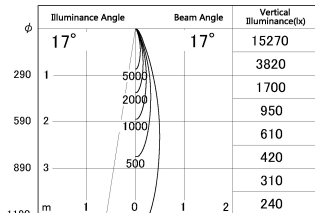

Item no. DD091-0820MW9027

Series Name: Φ 80 Series Lens Type, Antiglare

■ Lighting Distribution Curve (cd/1000 lm)

Installation	Recessed mount
Type	
Fixture wattage	7.4W
Beam angle	15 deg
Color Temp.	2700K
CRI	Ra>90
Luminous	488 lm
Body	Die-cast aluminum alloy
Body finish	N/A
Trim finish	White
Reflector finish	Mirror
IP Rate	IP20
Light source	COB module
Input Voltage	AC220~240V
Dimming Type	Non-Dimmable
Certificate	CE, CCC
Cut Hole	80mm

Height (Weight)

36.0W	162 (0.7kg)
28.5W	162 (0.7kg)
21.0W	122 (0.6kg)
14.2W	122 (0.6kg)
7.4W	102 (0.6kg)
5.0W	102 (0.4kg)