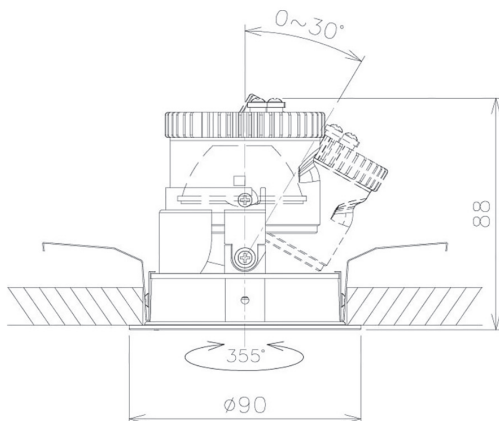

Item no. DD091-0820MW9027

Series Name: $\Phi 80$ Series Lens Type, Antiglare

Installation	Recessed mount
Type	$\Phi 80$ Series Lens Type, Antiglare
Fixture wattage	7.4W
Beam angle	15 deg
Color Temp.	2700K
CRI	Ra>90
Luminous	488 lm
Body	Die-cast aluminum alloy
Body finish	N/A
Trim finish	White
Reflector finish	Mirror
IP Rate	IP20
Light source	COB module
Input Voltage	AC220~240V
Dimming Type	Non-Dimmable
Certificate	CE, CCC
Cut Hole	80mm

Height (Weight)	
36.0W	162 (0.7kg)
28.5W	162 (0.7kg)
21.0W	122 (0.6kg)
14.2W	122 (0.6kg)
7.4W	102 (0.6kg)
5.0W	102 (0.4kg)