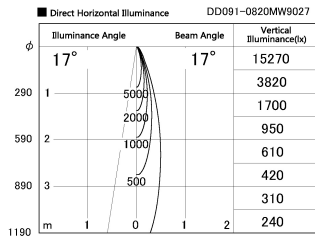

Item no. DD091-0820MW9027

Series Name: $\Phi 80$ Series Lens Type, Antiglare

Installation	Recessed mount
Type	$\Phi 80$ Series Lens Type, Antiglare
Fixture wattage	7.4W
Beam angle	15 deg
Color Temp.	2700K
CRI	Ra>90
Luminous	488 lm
Body	Die-cast aluminum alloy
Body finish	N/A
Trim finish	White
Reflector finish	Mirror
IP Rate	IP20
Light source	COB module
Input Voltage	AC220~240V
Dimming Type	Non-Dimmable
Certificate	CE, CCC
Cut Hole	80mm

Height (Weight)	
36.0W	162 (0.7kg)
28.5W	162 (0.7kg)
21.0W	122 (0.6kg)
14.2W	122 (0.6kg)
7.4W	102 (0.6kg)
5.0W	102 (0.4kg)