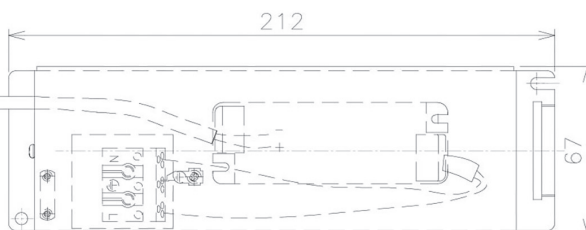

Item no. DD091-0820MW9027

Series Name: Φ 80 Series Lens Type, Antiglare

Installation	Recessed mount
Type	
Fixture wattage	7.4W
Beam angle	15 deg
Color Temp.	2700K
CRI	Ra>90
Luminous	488 lm
Body	Die-cast aluminum alloy
Body finish	N/A
Trim finish	White
Reflector finish	Mirror
IP Rate	IP20
Light source	COB module
Input Voltage	AC220~240V
Dimming Type	Non-Dimmable
Certificate	CE, CCC
Cut Hole	80mm

Height (Weight)

36.0W	162 (0.7kg)
28.5W	162 (0.7kg)
21.0W	122 (0.6kg)
14.2W	122 (0.6kg)
7.4W	102 (0.6kg)
5.0W	102 (0.4kg)