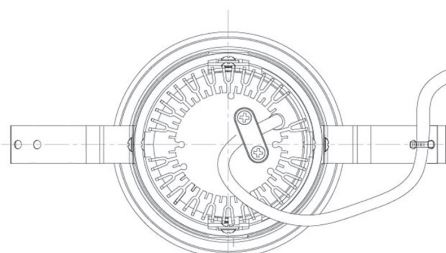

Item no. DD091-0820MW9027

Series Name: Φ 80 Series Lens Type, Antiglare

■ Lighting Distribution Curve (cd/1000 lm)

Installation	Recessed mount
Type	
Fixture wattage	7.4W
Beam angle	15 deg
Color Temp.	2700K
CRI	Ra>90
Luminous	488 lm
Body	Die-cast aluminum alloy
Body finish	N/A
Trim finish	White
Reflector finish	Mirror
IP Rate	IP20
Light source	COB module
Input Voltage	AC220~240V
Dimming Type	Non-Dimmable
Certificate	CE, CCC
Cut Hole	80mm

Height (Weight)

36.0W	162 (0.7kg)
28.5W	162 (0.7kg)
21.0W	122 (0.6kg)
14.2W	122 (0.6kg)
7.4W	102 (0.6kg)
5.0W	102 (0.4kg)