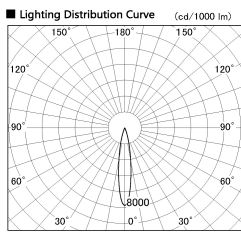

Item no. DD091-0820MW9030

Series Name: $\Phi 80$ Series Lens Type, Antiglare

Installation	Recessed mount
Type	$\Phi 80$ Series Lens Type, Antiglare
Fixture wattage	7.4W
Beam angle	15 deg
Color Temp.	3000K
CRI	Ra>90
Luminous	509 lm
Body	Die-cast aluminum alloy
Body finish	N/A
Trim finish	White
Reflector finish	Mirror
IP Rate	IP20
Light source	COB module
Input Voltage	AC220~240V
Dimming Type	Non-Dimmable
Certificate	CE, CCC
Cut Hole	80mm

Height (Weight)	
36.0W	162 (0.7kg)
28.5W	162 (0.7kg)
21.0W	122 (0.6kg)
14.2W	122 (0.6kg)
7.4W	102 (0.6kg)
5.0W	102 (0.4kg)