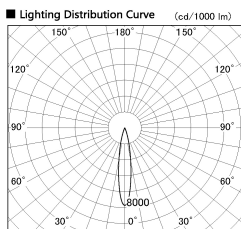

Item no. DD091-0820MW9030

Series Name: Φ 80 Series Lens Type, Antiglare

Installation	Recessed mount
Type	
Fixture wattage	7.4W
Beam angle	15 deg
Color Temp.	3000K
CRI	Ra>90
Luminous	509 lm
Body	Die-cast aluminum alloy
Body finish	N/A
Trim finish	White
Reflector finish	Mirror
IP Rate	IP20
Light source	COB module
Input Voltage	AC220~240V
Dimming Type	Non-Dimmable
Certificate	CE, CCC
Cut Hole	80mm

Height (Weight)	
36.0W	162 (0.7kg)
28.5W	162 (0.7kg)
21.0W	122 (0.6kg)
14.2W	122 (0.6kg)
7.4W	102 (0.6kg)
5.0W	102 (0.4kg)