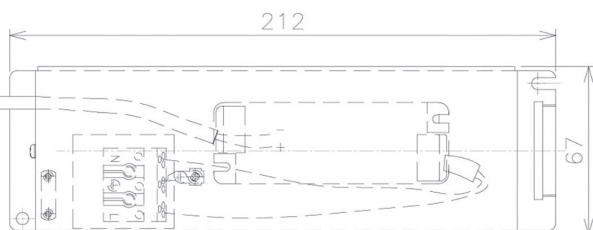

Item no. DD091-0820MW9030

Series Name: Φ 80 Series Lens Type, Antiglare

Installation	Recessed mount
Type	
Fixture wattage	7.4W
Beam angle	15 deg
Color Temp.	3000K
CRI	Ra>90
Luminous	509 lm
Body	Die-cast aluminum alloy
Body finish	N/A
Trim finish	White
Reflector finish	Mirror
IP Rate	IP20
Light source	COB module
Input Voltage	AC220~240V
Dimming Type	Non-Dimmable
Certificate	CE, CCC
Cut Hole	80mm

Height (Weight)	
36.0W	162 (0.7kg)
28.5W	162 (0.7kg)
21.0W	122 (0.6kg)
14.2W	122 (0.6kg)
7.4W	102 (0.6kg)
5.0W	102 (0.4kg)