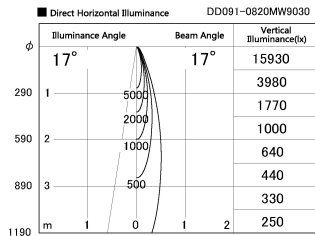

Item no. DD091-0820MW9030

Series Name: $\Phi 80$ Series Lens Type, Antiglare

Installation	Recessed mount
Type	$\Phi 80$ Series Lens Type, Antiglare
Fixture wattage	7.4W
Beam angle	15 deg
Color Temp.	3000K
CRI	Ra>90
Luminous	509 lm
Body	Die-cast aluminum alloy
Body finish	N/A
Trim finish	White
Reflector finish	Mirror
IP Rate	IP20
Light source	COB module
Input Voltage	AC220~240V
Dimming Type	Non-Dimmable
Certificate	CE, CCC
Cut Hole	80mm

Height (Weight)	
36.0W	162 (0.7kg)
28.5W	162 (0.7kg)
21.0W	122 (0.6kg)
14.2W	122 (0.6kg)
7.4W	102 (0.6kg)
5.0W	102 (0.4kg)