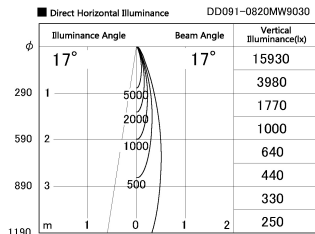

Item no. DD091-0820MW9030

Series Name: Φ 80 Series Lens Type, Antiglare

Installation	Recessed mount
Type	
Fixture wattage	7.4W
Beam angle	15 deg
Color Temp.	3000K
CRI	Ra>90
Luminous	509 lm
Body	Die-cast aluminum alloy
Body finish	N/A
Trim finish	White
Reflector finish	Mirror
IP Rate	IP20
Light source	COB module
Input Voltage	AC220~240V
Dimming Type	Non-Dimmable
Certificate	CE, CCC
Cut Hole	80mm

Height (Weight)	
36.0W	162 (0.7kg)
28.5W	162 (0.7kg)
21.0W	122 (0.6kg)
14.2W	122 (0.6kg)
7.4W	102 (0.6kg)
5.0W	102 (0.4kg)