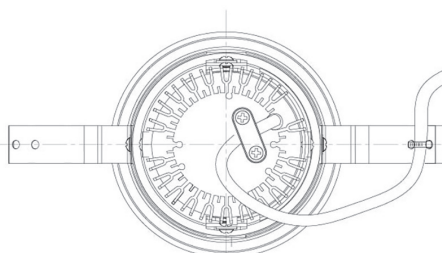

Item no. DD091-0820MW9030

Series Name: Φ 80 Series Lens Type, Antiglare

Installation	Recessed mount
Type	
Fixture wattage	7.4W
Beam angle	15 deg
Color Temp.	3000K
CRI	Ra>90
Luminous	509 lm
Body	Die-cast aluminum alloy
Body finish	N/A
Trim finish	White
Reflector finish	Mirror
IP Rate	IP20
Light source	COB module
Input Voltage	AC220~240V
Dimming Type	Non-Dimmable
Certificate	CE, CCC
Cut Hole	80mm

Height (Weight)	
36.0W	162 (0.7kg)
28.5W	162 (0.7kg)
21.0W	122 (0.6kg)
14.2W	122 (0.6kg)
7.4W	102 (0.6kg)
5.0W	102 (0.4kg)