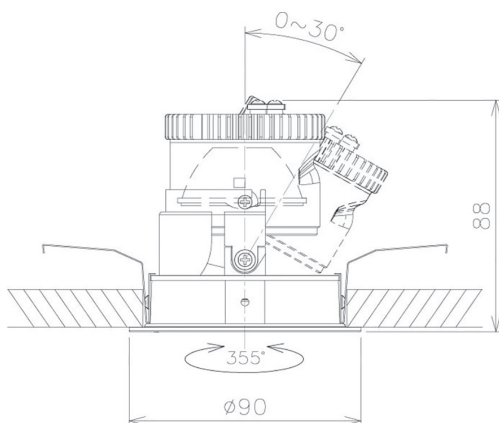

Item no. DD091-0820MW9030

Series Name: $\Phi 80$ Series Lens Type, Antiglare

Installation	Recessed mount
Type	$\Phi 80$ Series Lens Type, Antiglare
Fixture wattage	7.4W
Beam angle	15 deg
Color Temp.	3000K
CRI	Ra>90
Luminous	509 lm
Body	Die-cast aluminum alloy
Body finish	N/A
Trim finish	White
Reflector finish	Mirror
IP Rate	IP20
Light source	COB module
Input Voltage	AC220~240V
Dimming Type	Non-Dimmable
Certificate	CE, CCC
Cut Hole	80mm

Height (Weight)	
36.0W	162 (0.7kg)
28.5W	162 (0.7kg)
21.0W	122 (0.6kg)
14.2W	122 (0.6kg)
7.4W	102 (0.6kg)
5.0W	102 (0.4kg)