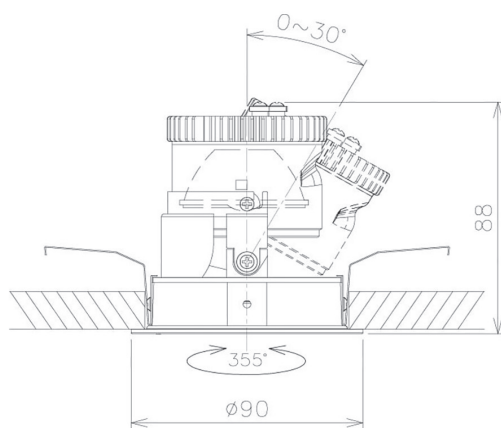

Item no. DD091-0820MW9030

Series Name: Φ 80 Series Lens Type, Antiglare

Installation	Recessed mount
Type	
Fixture wattage	7.4W
Beam angle	15 deg
Color Temp.	3000K
CRI	Ra>90
Luminous	509 lm
Body	Die-cast aluminum alloy
Body finish	N/A
Trim finish	White
Reflector finish	Mirror
IP Rate	IP20
Light source	COB module
Input Voltage	AC220~240V
Dimming Type	Non-Dimmable
Certificate	CE, CCC
Cut Hole	80mm

Height (Weight)	
36.0W	162 (0.7kg)
28.5W	162 (0.7kg)
21.0W	122 (0.6kg)
14.2W	122 (0.6kg)
7.4W	102 (0.6kg)
5.0W	102 (0.4kg)