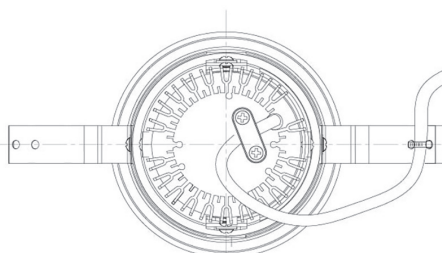

Item no. DD091-0820MW9035

Series Name: Φ 80 Series Lens Type, Antiglare

| | |
|------------------|-------------------------|
| Installation | Recessed mount |
| Type | |
| Fixture wattage | 7.4W |
| Beam angle | 15 deg |
| Color Temp. | 3500K |
| CRI | Ra>90 |
| Luminous | 519 lm |
| Body | Die-cast aluminum alloy |
| Body finish | N/A |
| Trim finish | White |
| Reflector finish | Mirror |
| IP Rate | IP20 |
| Light source | COB module |
| Input Voltage | AC220~240V |
| Dimming Type | Non-Dimmable |
| Certificate | CE, CCC |
| Cut Hole | 80mm |

| Height (Weight) | |
|-----------------|-------------|
| 36.0W | 162 (0.7kg) |
| 28.5W | 162 (0.7kg) |
| 21.0W | 122 (0.6kg) |
| 14.2W | 122 (0.6kg) |
| 7.4W | 102 (0.6kg) |
| 5.0W | 102 (0.4kg) |