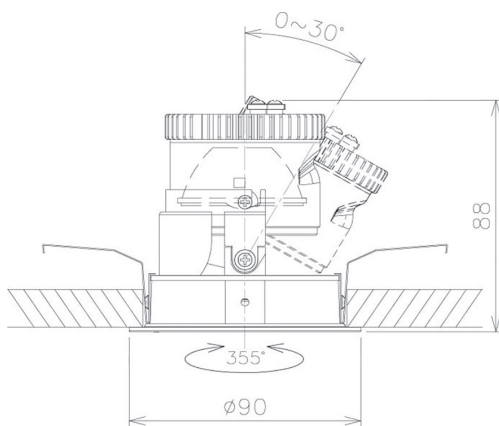

Item no. DD091-0820MW9035

Series Name: Φ 80 Series Lens Type, Antiglare

| | |
|------------------|-------------------------|
| Installation | Recessed mount |
| Type | |
| Fixture wattage | 7.4W |
| Beam angle | 15 deg |
| Color Temp. | 3500K |
| CRI | Ra>90 |
| Luminous | 519 lm |
| Body | Die-cast aluminum alloy |
| Body finish | N/A |
| Trim finish | White |
| Reflector finish | Mirror |
| IP Rate | IP20 |
| Light source | COB module |
| Input Voltage | AC220~240V |
| Dimming Type | Non-Dimmable |
| Certificate | CE, CCC |
| Cut Hole | 80mm |

| Height (Weight) | |
|-----------------|-------------|
| 36.0W | 162 (0.7kg) |
| 28.5W | 162 (0.7kg) |
| 21.0W | 122 (0.6kg) |
| 14.2W | 122 (0.6kg) |
| 7.4W | 102 (0.6kg) |
| 5.0W | 102 (0.4kg) |