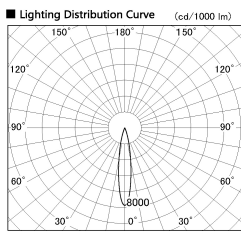

Item no. DD091-0820MW9035

Series Name: $\Phi 80$ Series Lens Type, Antiglare

Installation	Recessed mount
Type	$\Phi 80$ Series Lens Type, Antiglare
Fixture wattage	7.4W
Beam angle	15 deg
Color Temp.	3500K
CRI	Ra>90
Luminous	519 lm
Body	Die-cast aluminum alloy
Body finish	N/A
Trim finish	White
Reflector finish	Mirror
IP Rate	IP20
Light source	COB module
Input Voltage	AC220~240V
Dimming Type	Non-Dimmable
Certificate	CE, CCC
Cut Hole	80mm

Height (Weight)	
36.0W	162 (0.7kg)
28.5W	162 (0.7kg)
21.0W	122 (0.6kg)
14.2W	122 (0.6kg)
7.4W	102 (0.6kg)
5.0W	102 (0.4kg)