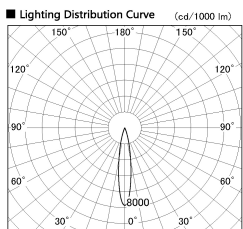

Item no. DD091-0820MW9035

Series Name: Φ 80 Series Lens Type, Antiglare

| | |
|------------------|-------------------------|
| Installation | Recessed mount |
| Type | |
| Fixture wattage | 7.4W |
| Beam angle | 15 deg |
| Color Temp. | 3500K |
| CRI | Ra>90 |
| Luminous | 519 lm |
| Body | Die-cast aluminum alloy |
| Body finish | N/A |
| Trim finish | White |
| Reflector finish | Mirror |
| IP Rate | IP20 |
| Light source | COB module |
| Input Voltage | AC220~240V |
| Dimming Type | Non-Dimmable |
| Certificate | CE, CCC |
| Cut Hole | 80mm |

| Height (Weight) | |
|-----------------|-------------|
| 36.0W | 162 (0.7kg) |
| 28.5W | 162 (0.7kg) |
| 21.0W | 122 (0.6kg) |
| 14.2W | 122 (0.6kg) |
| 7.4W | 102 (0.6kg) |
| 5.0W | 102 (0.4kg) |