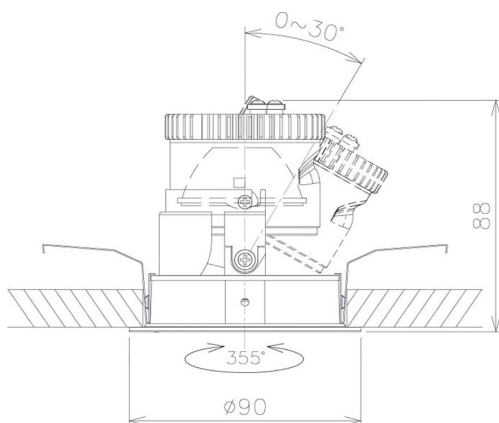

Item no. DD091-0820MW9035

Series Name: $\Phi 80$ Series Lens Type, Antiglare

Installation	Recessed mount
Type	$\Phi 80$ Series Lens Type, Antiglare
Fixture wattage	7.4W
Beam angle	15 deg
Color Temp.	3500K
CRI	Ra>90
Luminous	519 lm
Body	Die-cast aluminum alloy
Body finish	N/A
Trim finish	White
Reflector finish	Mirror
IP Rate	IP20
Light source	COB module
Input Voltage	AC220~240V
Dimming Type	Non-Dimmable
Certificate	CE, CCC
Cut Hole	80mm

Height (Weight)	
36.0W	162 (0.7kg)
28.5W	162 (0.7kg)
21.0W	122 (0.6kg)
14.2W	122 (0.6kg)
7.4W	102 (0.6kg)
5.0W	102 (0.4kg)