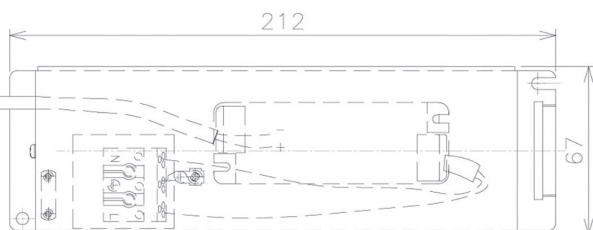

Item no. DD091-0820MW9035

Series Name: Φ 80 Series Lens Type, Antiglare

| | |
|------------------|-------------------------|
| Installation | Recessed mount |
| Type | |
| Fixture wattage | 7.4W |
| Beam angle | 15 deg |
| Color Temp. | 3500K |
| CRI | Ra>90 |
| Luminous | 519 lm |
| Body | Die-cast aluminum alloy |
| Body finish | N/A |
| Trim finish | White |
| Reflector finish | Mirror |
| IP Rate | IP20 |
| Light source | COB module |
| Input Voltage | AC220~240V |
| Dimming Type | Non-Dimmable |
| Certificate | CE, CCC |
| Cut Hole | 80mm |

| Height (Weight) | |
|-----------------|-------------|
| 36.0W | 162 (0.7kg) |
| 28.5W | 162 (0.7kg) |
| 21.0W | 122 (0.6kg) |
| 14.2W | 122 (0.6kg) |
| 7.4W | 102 (0.6kg) |
| 5.0W | 102 (0.4kg) |