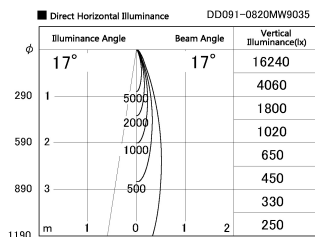

Item no. DD091-0820MW9035

Series Name: Φ 80 Series Lens Type, Antiglare

| | |
|------------------|-------------------------|
| Installation | Recessed mount |
| Type | |
| Fixture wattage | 7.4W |
| Beam angle | 15 deg |
| Color Temp. | 3500K |
| CRI | Ra>90 |
| Luminous | 519 lm |
| Body | Die-cast aluminum alloy |
| Body finish | N/A |
| Trim finish | White |
| Reflector finish | Mirror |
| IP Rate | IP20 |
| Light source | COB module |
| Input Voltage | AC220~240V |
| Dimming Type | Non-Dimmable |
| Certificate | CE, CCC |
| Cut Hole | 80mm |

| Height (Weight) | |
|-----------------|-------------|
| 36.0W | 162 (0.7kg) |
| 28.5W | 162 (0.7kg) |
| 21.0W | 122 (0.6kg) |
| 14.2W | 122 (0.6kg) |
| 7.4W | 102 (0.6kg) |
| 5.0W | 102 (0.4kg) |