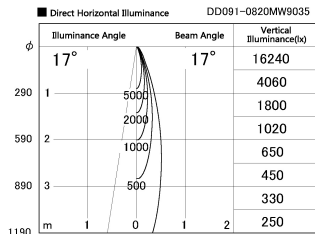

Item no. DD091-0820MW9035

Series Name: $\Phi 80$ Series Lens Type, Antiglare

Installation	Recessed mount
Type	$\Phi 80$ Series Lens Type, Antiglare
Fixture wattage	7.4W
Beam angle	15 deg
Color Temp.	3500K
CRI	Ra>90
Luminous	519 lm
Body	Die-cast aluminum alloy
Body finish	N/A
Trim finish	White
Reflector finish	Mirror
IP Rate	IP20
Light source	COB module
Input Voltage	AC220~240V
Dimming Type	Non-Dimmable
Certificate	CE, CCC
Cut Hole	80mm

Height (Weight)	
36.0W	162 (0.7kg)
28.5W	162 (0.7kg)
21.0W	122 (0.6kg)
14.2W	122 (0.6kg)
7.4W	102 (0.6kg)
5.0W	102 (0.4kg)