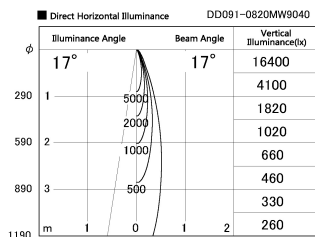

Item no. DD091-0820MW9040

Series Name: $\Phi 80$ Series Lens Type, Antiglare

Installation	Recessed mount
Type	
Fixture wattage	7.4W
Beam angle	15 deg
Color Temp.	4000K
CRI	Ra>90
Luminous	524 lm
Body	Die-cast aluminum alloy
Body finish	N/A
Trim finish	White
Reflector finish	Mirror
IP Rate	IP20
Light source	COB module
Input Voltage	AC220~240V
Dimming Type	Non-Dimmable
Certificate	CE, CCC
Cut Hole	80mm

Height (Weight)	
36.0W	162 (0.7kg)
28.5W	162 (0.7kg)
21.0W	122 (0.6kg)
14.2W	122 (0.6kg)
7.4W	102 (0.6kg)
5.0W	102 (0.4kg)