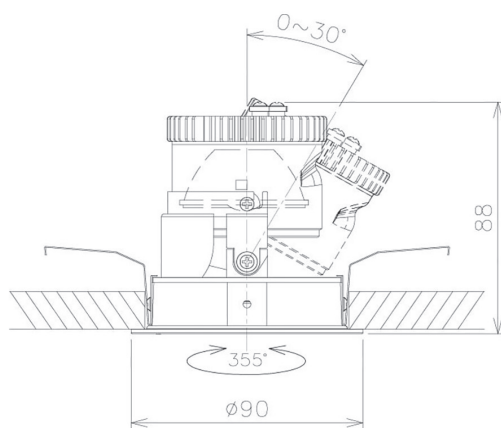

Item no. DD091-0820MW9040

Series Name: $\Phi 80$ Series Lens Type, Antiglare

Installation	Recessed mount
Type	
Fixture wattage	7.4W
Beam angle	15 deg
Color Temp.	4000K
CRI	Ra>90
Luminous	524 lm
Body	Die-cast aluminum alloy
Body finish	N/A
Trim finish	White
Reflector finish	Mirror
IP Rate	IP20
Light source	COB module
Input Voltage	AC220~240V
Dimming Type	Non-Dimmable
Certificate	CE, CCC
Cut Hole	80mm

Height (Weight)	
36.0W	162 (0.7kg)
28.5W	162 (0.7kg)
21.0W	122 (0.6kg)
14.2W	122 (0.6kg)
7.4W	102 (0.6kg)
5.0W	102 (0.4kg)