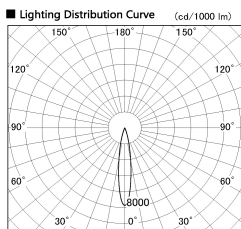

Item no. DD091-0820MW9040

Series Name: $\Phi 80$ Series Lens Type, Antiglare

Installation	Recessed mount
Type	
Fixture wattage	7.4W
Beam angle	15 deg
Color Temp.	4000K
CRI	Ra>90
Luminous	524 lm
Body	Die-cast aluminum alloy
Body finish	N/A
Trim finish	White
Reflector finish	Mirror
IP Rate	IP20
Light source	COB module
Input Voltage	AC220~240V
Dimming Type	Non-Dimmable
Certificate	CE, CCC
Cut Hole	80mm

Height (Weight)	
36.0W	162 (0.7kg)
28.5W	162 (0.7kg)
21.0W	122 (0.6kg)
14.2W	122 (0.6kg)
7.4W	102 (0.6kg)
5.0W	102 (0.4kg)