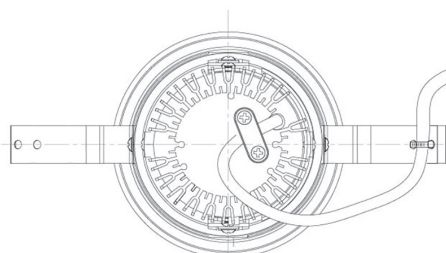

Item no. DD091-0825MB9027

Series Name:  $\Phi$ 80 Series Lens Type, Antiglare

Installation	Recessed mount
Type	
Fixture wattage	7.4W
Beam angle	20 deg
Color Temp.	2700K
CRI	Ra>90
Luminous	474 lm
Body	Die-cast aluminum alloy
Body finish	N/A
Trim finish	Black
Reflector finish	Mirror
IP Rate	IP20
Light source	COB module
Input Voltage	AC220~240V
Dimming Type	Non-Dimmable
Certificate	CE, CCC
Cut Hole	80mm

Height (Weight)	
36.0W	162 (0.7kg)
28.5W	162 (0.7kg)
21.0W	122 (0.6kg)
14.2W	122 (0.6kg)
7.4W	102 (0.6kg)
5.0W	102 (0.4kg)