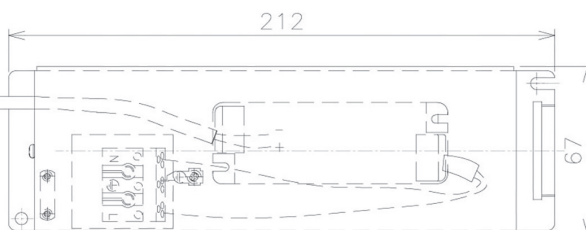

Item no. DD091-0825MB9027

Series Name:  $\Phi$ 80 Series Lens Type, Antiglare

Installation	Recessed mount
Type	
Fixture wattage	7.4W
Beam angle	20 deg
Color Temp.	2700K
CRI	Ra>90
Luminous	474 lm
Body	Die-cast aluminum alloy
Body finish	N/A
Trim finish	Black
Reflector finish	Mirror
IP Rate	IP20
Light source	COB module
Input Voltage	AC220~240V
Dimming Type	Non-Dimmable
Certificate	CE, CCC
Cut Hole	80mm

Height (Weight)	
36.0W	162 (0.7kg)
28.5W	162 (0.7kg)
21.0W	122 (0.6kg)
14.2W	122 (0.6kg)
7.4W	102 (0.6kg)
5.0W	102 (0.4kg)