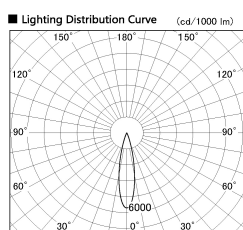

Item no. DD091-0825MB9027

Series Name:  $\Phi$ 80 Series Lens Type, Antiglare

Installation	Recessed mount
Type	
Fixture wattage	7.4W
Beam angle	20 deg
Color Temp.	2700K
CRI	Ra>90
Luminous	474 lm
Body	Die-cast aluminum alloy
Body finish	N/A
Trim finish	Black
Reflector finish	Mirror
IP Rate	IP20
Light source	COB module
Input Voltage	AC220~240V
Dimming Type	Non-Dimmable
Certificate	CE, CCC
Cut Hole	80mm

Height (Weight)	
36.0W	162 (0.7kg)
28.5W	162 (0.7kg)
21.0W	122 (0.6kg)
14.2W	122 (0.6kg)
7.4W	102 (0.6kg)
5.0W	102 (0.4kg)