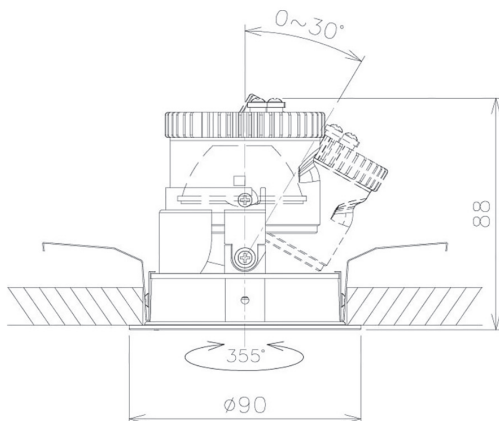

Item no. DD091-0825MB9027

Series Name: $\Phi 80$ Series Lens Type, Antiglare

Installation	Recessed mount
Type	$\Phi 80$ Series Lens Type, Antiglare
Fixture wattage	7.4W
Beam angle	20 deg
Color Temp.	2700K
CRI	Ra>90
Luminous	474 lm
Body	Die-cast aluminum alloy
Body finish	N/A
Trim finish	Black
Reflector finish	Mirror
IP Rate	IP20
Light source	COB module
Input Voltage	AC220~240V
Dimming Type	Non-Dimmable
Certificate	CE, CCC
Cut Hole	80mm

Height (Weight)	
36.0W	162 (0.7kg)
28.5W	162 (0.7kg)
21.0W	122 (0.6kg)
14.2W	122 (0.6kg)
7.4W	102 (0.6kg)
5.0W	102 (0.4kg)