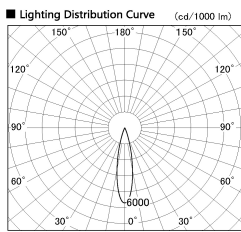

Item no. DD091-0825MB9027

Series Name: $\Phi 80$ Series Lens Type, Antiglare

Installation	Recessed mount
Type	$\Phi 80$ Series Lens Type, Antiglare
Fixture wattage	7.4W
Beam angle	20 deg
Color Temp.	2700K
CRI	Ra>90
Luminous	474 lm
Body	Die-cast aluminum alloy
Body finish	N/A
Trim finish	Black
Reflector finish	Mirror
IP Rate	IP20
Light source	COB module
Input Voltage	AC220~240V
Dimming Type	Non-Dimmable
Certificate	CE, CCC
Cut Hole	80mm

Height (Weight)	
36.0W	162 (0.7kg)
28.5W	162 (0.7kg)
21.0W	122 (0.6kg)
14.2W	122 (0.6kg)
7.4W	102 (0.6kg)
5.0W	102 (0.4kg)