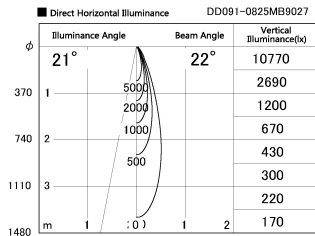

Item no. DD091-0825MB9027

Series Name: $\Phi 80$ Series Lens Type, Antiglare

Installation	Recessed mount
Type	$\Phi 80$ Series Lens Type, Antiglare
Fixture wattage	7.4W
Beam angle	20 deg
Color Temp.	2700K
CRI	Ra>90
Luminous	474 lm
Body	Die-cast aluminum alloy
Body finish	N/A
Trim finish	Black
Reflector finish	Mirror
IP Rate	IP20
Light source	COB module
Input Voltage	AC220~240V
Dimming Type	Non-Dimmable
Certificate	CE, CCC
Cut Hole	80mm

Height (Weight)	
36.0W	162 (0.7kg)
28.5W	162 (0.7kg)
21.0W	122 (0.6kg)
14.2W	122 (0.6kg)
7.4W	102 (0.6kg)
5.0W	102 (0.4kg)