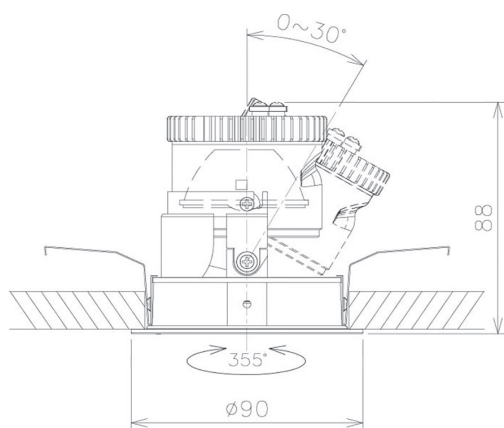

Item no. DD091-0825MB9027

Series Name:  $\Phi$ 80 Series Lens Type, Antiglare

Installation	Recessed mount
Type	
Fixture wattage	7.4W
Beam angle	20 deg
Color Temp.	2700K
CRI	Ra>90
Luminous	474 lm
Body	Die-cast aluminum alloy
Body finish	N/A
Trim finish	Black
Reflector finish	Mirror
IP Rate	IP20
Light source	COB module
Input Voltage	AC220~240V
Dimming Type	Non-Dimmable
Certificate	CE, CCC
Cut Hole	80mm

Height (Weight)	
36.0W	162 (0.7kg)
28.5W	162 (0.7kg)
21.0W	122 (0.6kg)
14.2W	122 (0.6kg)
7.4W	102 (0.6kg)
5.0W	102 (0.4kg)