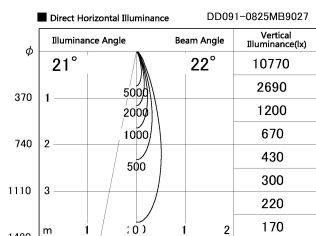

Item no. DD091-0825MB9027

Series Name:  $\Phi$ 80 Series Lens Type, Antiglare

Installation	Recessed mount
Type	
Fixture wattage	7.4W
Beam angle	20 deg
Color Temp.	2700K
CRI	Ra>90
Luminous	474 lm
Body	Die-cast aluminum alloy
Body finish	N/A
Trim finish	Black
Reflector finish	Mirror
IP Rate	IP20
Light source	COB module
Input Voltage	AC220~240V
Dimming Type	Non-Dimmable
Certificate	CE, CCC
Cut Hole	80mm

Height (Weight)	
36.0W	162 (0.7kg)
28.5W	162 (0.7kg)
21.0W	122 (0.6kg)
14.2W	122 (0.6kg)
7.4W	102 (0.6kg)
5.0W	102 (0.4kg)