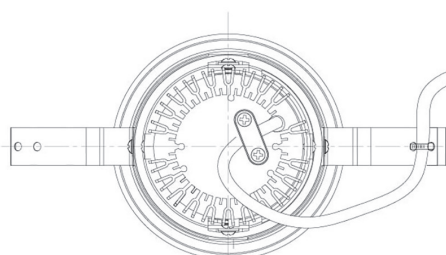

Item no. DD091-0825MB9030

Series Name: Φ 80 Series Lens Type, Antiglare

Installation	Recessed mount
Type	
Fixture wattage	7.4W
Beam angle	20 deg
Color Temp.	3000K
CRI	Ra>90
Luminous	494 lm
Body	Die-cast aluminum alloy
Body finish	N/A
Trim finish	Black
Reflector finish	Mirror
IP Rate	IP20
Light source	COB module
Input Voltage	AC220~240V
Dimming Type	Non-Dimmable
Certificate	CE, CCC
Cut Hole	80mm

Height (Weight)	
36.0W	162 (0.7kg)
28.5W	162 (0.7kg)
21.0W	122 (0.6kg)
14.2W	122 (0.6kg)
7.4W	102 (0.6kg)
5.0W	102 (0.4kg)