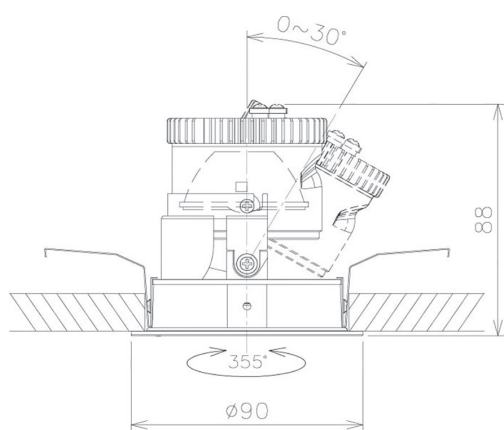

Item no. DD091-0825MB9030

Series Name: Φ 80 Series Lens Type, Antiglare

Installation	Recessed mount
Type	
Fixture wattage	7.4W
Beam angle	20 deg
Color Temp.	3000K
CRI	Ra>90
Luminous	494 lm
Body	Die-cast aluminum alloy
Body finish	N/A
Trim finish	Black
Reflector finish	Mirror
IP Rate	IP20
Light source	COB module
Input Voltage	AC220~240V
Dimming Type	Non-Dimmable
Certificate	CE, CCC
Cut Hole	80mm

Height (Weight)	
36.0W	162 (0.7kg)
28.5W	162 (0.7kg)
21.0W	122 (0.6kg)
14.2W	122 (0.6kg)
7.4W	102 (0.6kg)
5.0W	102 (0.4kg)