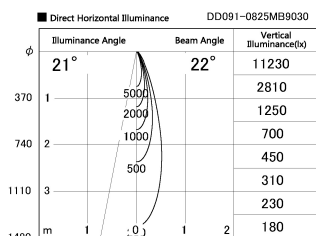

Item no. DD091-0825MB9030

Series Name: Φ 80 Series Lens Type, Antiglare

Installation	Recessed mount
Type	
Fixture wattage	7.4W
Beam angle	20 deg
Color Temp.	3000K
CRI	Ra>90
Luminous	494 lm
Body	Die-cast aluminum alloy
Body finish	N/A
Trim finish	Black
Reflector finish	Mirror
IP Rate	IP20
Light source	COB module
Input Voltage	AC220~240V
Dimming Type	Non-Dimmable
Certificate	CE, CCC
Cut Hole	80mm

Height (Weight)	
36.0W	162 (0.7kg)
28.5W	162 (0.7kg)
21.0W	122 (0.6kg)
14.2W	122 (0.6kg)
7.4W	102 (0.6kg)
5.0W	102 (0.4kg)