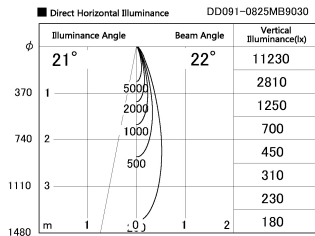

Item no. DD091-0825MB9030

Series Name: $\Phi 80$ Series Lens Type, Antiglare

Installation	Recessed mount
Type	$\Phi 80$ Series Lens Type, Antiglare
Fixture wattage	7.4W
Beam angle	20 deg
Color Temp.	3000K
CRI	Ra>90
Luminous	494 lm
Body	Die-cast aluminum alloy
Body finish	N/A
Trim finish	Black
Reflector finish	Mirror
IP Rate	IP20
Light source	COB module
Input Voltage	AC220~240V
Dimming Type	Non-Dimmable
Certificate	CE, CCC
Cut Hole	80mm

Height (Weight)	
36.0W	162 (0.7kg)
28.5W	162 (0.7kg)
21.0W	122 (0.6kg)
14.2W	122 (0.6kg)
7.4W	102 (0.6kg)
5.0W	102 (0.4kg)