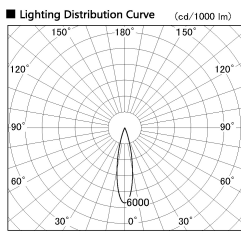

Item no. DD091-0825MB9030

Series Name: $\Phi 80$ Series Lens Type, Antiglare

Installation	Recessed mount
Type	$\Phi 80$ Series Lens Type, Antiglare
Fixture wattage	7.4W
Beam angle	20 deg
Color Temp.	3000K
CRI	Ra>90
Luminous	494 lm
Body	Die-cast aluminum alloy
Body finish	N/A
Trim finish	Black
Reflector finish	Mirror
IP Rate	IP20
Light source	COB module
Input Voltage	AC220~240V
Dimming Type	Non-Dimmable
Certificate	CE, CCC
Cut Hole	80mm

Height (Weight)	
36.0W	162 (0.7kg)
28.5W	162 (0.7kg)
21.0W	122 (0.6kg)
14.2W	122 (0.6kg)
7.4W	102 (0.6kg)
5.0W	102 (0.4kg)