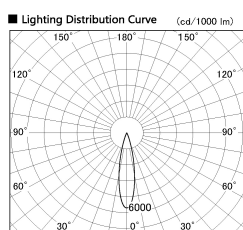

Item no. DD091-0825MB9030

Series Name: Φ 80 Series Lens Type, Antiglare

Installation	Recessed mount
Type	
Fixture wattage	7.4W
Beam angle	20 deg
Color Temp.	3000K
CRI	Ra>90
Luminous	494 lm
Body	Die-cast aluminum alloy
Body finish	N/A
Trim finish	Black
Reflector finish	Mirror
IP Rate	IP20
Light source	COB module
Input Voltage	AC220~240V
Dimming Type	Non-Dimmable
Certificate	CE, CCC
Cut Hole	80mm

Height (Weight)	
36.0W	162 (0.7kg)
28.5W	162 (0.7kg)
21.0W	122 (0.6kg)
14.2W	122 (0.6kg)
7.4W	102 (0.6kg)
5.0W	102 (0.4kg)