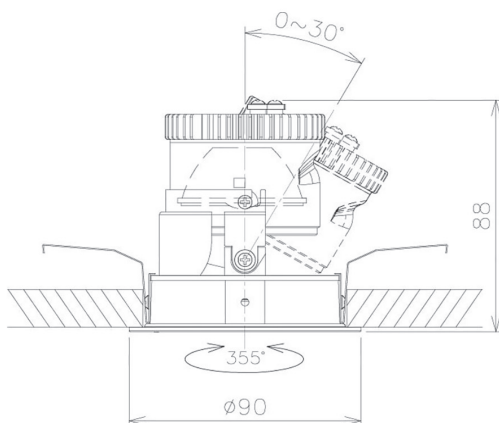

Item no. DD091-0825MB9030

Series Name: $\Phi 80$ Series Lens Type, Antiglare

Installation	Recessed mount
Type	$\Phi 80$ Series Lens Type, Antiglare
Fixture wattage	7.4W
Beam angle	20 deg
Color Temp.	3000K
CRI	Ra>90
Luminous	494 lm
Body	Die-cast aluminum alloy
Body finish	N/A
Trim finish	Black
Reflector finish	Mirror
IP Rate	IP20
Light source	COB module
Input Voltage	AC220~240V
Dimming Type	Non-Dimmable
Certificate	CE, CCC
Cut Hole	80mm

Height (Weight)	
36.0W	162 (0.7kg)
28.5W	162 (0.7kg)
21.0W	122 (0.6kg)
14.2W	122 (0.6kg)
7.4W	102 (0.6kg)
5.0W	102 (0.4kg)