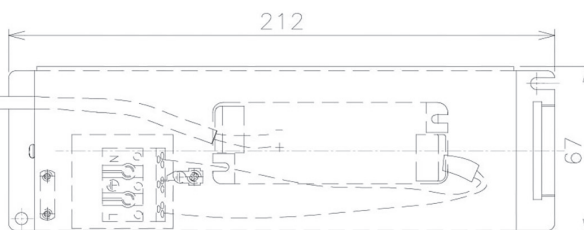

Item no. DD091-0825MB9030

Series Name: Φ 80 Series Lens Type, Antiglare

Installation	Recessed mount
Type	
Fixture wattage	7.4W
Beam angle	20 deg
Color Temp.	3000K
CRI	Ra>90
Luminous	494 lm
Body	Die-cast aluminum alloy
Body finish	N/A
Trim finish	Black
Reflector finish	Mirror
IP Rate	IP20
Light source	COB module
Input Voltage	AC220~240V
Dimming Type	Non-Dimmable
Certificate	CE, CCC
Cut Hole	80mm

Height (Weight)	
36.0W	162 (0.7kg)
28.5W	162 (0.7kg)
21.0W	122 (0.6kg)
14.2W	122 (0.6kg)
7.4W	102 (0.6kg)
5.0W	102 (0.4kg)