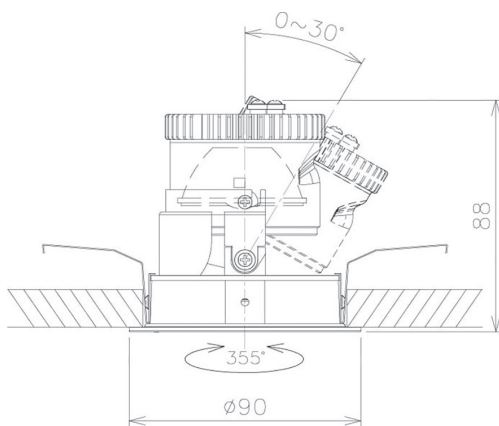

Item no. DD091-0825MB9035

Series Name:  $\Phi 80$  Series Lens Type, Antiglare

Installation	Recessed mount
Type	
Fixture wattage	7.4W
Beam angle	20 deg
Color Temp.	3500K
CRI	Ra>90
Luminous	504 lm
Body	Die-cast aluminum alloy
Body finish	N/A
Trim finish	Black
Reflector finish	Mirror
IP Rate	IP20
Light source	COB module
Input Voltage	AC220~240V
Dimming Type	Non-Dimmable
Certificate	CE, CCC
Cut Hole	80mm

Height (Weight)	
36.0W	162 (0.7kg)
28.5W	162 (0.7kg)
21.0W	122 (0.6kg)
14.2W	122 (0.6kg)
7.4W	102 (0.6kg)
5.0W	102 (0.4kg)