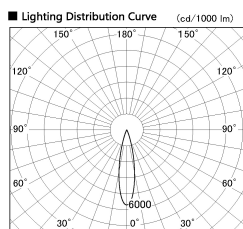

Item no. DD091-0825MB9035

Series Name: Φ 80 Series Lens Type, Antiglare

Installation Type	Recessed mount
Fixture wattage	7.4W
Beam angle	20 deg
Color Temp.	3500K
CRI	Ra>90
Luminous	504 lm
Body	Die-cast aluminum alloy
Body finish	N/A
Trim finish	Black
Reflector finish	Mirror
IP Rate	IP20
Light source	COB module
Input Voltage	AC220~240V
Dimming Type	Non-Dimmable
Certificate	CE, CCC
Cut Hole	80mm

Height (Weight)	
36.0W	162 (0.7kg)
28.5W	162 (0.7kg)
21.0W	122 (0.6kg)
14.2W	122 (0.6kg)
7.4W	102 (0.6kg)
5.0W	102 (0.4kg)