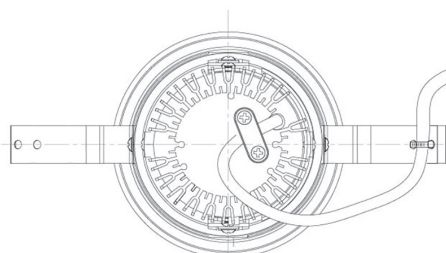

Item no. DD091-0825MB9035

Series Name: Φ 80 Series Lens Type, Antiglare

Installation Type	Recessed mount
Fixture wattage	7.4W
Beam angle	20 deg
Color Temp.	3500K
CRI	Ra>90
Luminous	504 lm
Body	Die-cast aluminum alloy
Body finish	N/A
Trim finish	Black
Reflector finish	Mirror
IP Rate	IP20
Light source	COB module
Input Voltage	AC220~240V
Dimming Type	Non-Dimmable
Certificate	CE, CCC
Cut Hole	80mm

Height (Weight)	
36.0W	162 (0.7kg)
28.5W	162 (0.7kg)
21.0W	122 (0.6kg)
14.2W	122 (0.6kg)
7.4W	102 (0.6kg)
5.0W	102 (0.4kg)