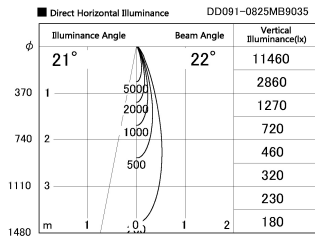

Item no. DD091-0825MB9035

Series Name:  $\Phi 80$  Series Lens Type, Antiglare

Installation	Recessed mount
Type	
Fixture wattage	7.4W
Beam angle	20 deg
Color Temp.	3500K
CRI	Ra>90
Luminous	504 lm
Body	Die-cast aluminum alloy
Body finish	N/A
Trim finish	Black
Reflector finish	Mirror
IP Rate	IP20
Light source	COB module
Input Voltage	AC220~240V
Dimming Type	Non-Dimmable
Certificate	CE, CCC
Cut Hole	80mm

Height (Weight)	
36.0W	162 (0.7kg)
28.5W	162 (0.7kg)
21.0W	122 (0.6kg)
14.2W	122 (0.6kg)
7.4W	102 (0.6kg)
5.0W	102 (0.4kg)