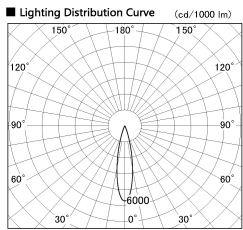

Item no. DD091-0825MB9035

Series Name:  $\Phi 80$  Series Lens Type, Antiglare

Installation	Recessed mount
Type	
Fixture wattage	7.4W
Beam angle	20 deg
Color Temp.	3500K
CRI	Ra>90
Luminous	504 lm
Body	Die-cast aluminum alloy
Body finish	N/A
Trim finish	Black
Reflector finish	Mirror
IP Rate	IP20
Light source	COB module
Input Voltage	AC220~240V
Dimming Type	Non-Dimmable
Certificate	CE, CCC
Cut Hole	80mm

Height (Weight)	
36.0W	162 (0.7kg)
28.5W	162 (0.7kg)
21.0W	122 (0.6kg)
14.2W	122 (0.6kg)
7.4W	102 (0.6kg)
5.0W	102 (0.4kg)