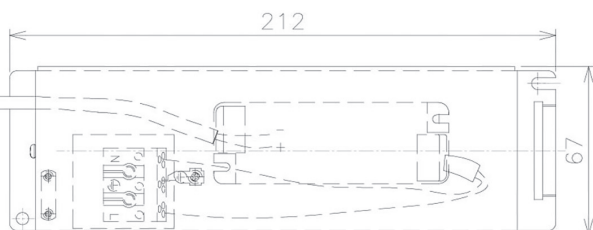

Item no. DD091-0825MB9035

Series Name:  $\Phi 80$  Series Lens Type, Antiglare

Installation	Recessed mount
Type	
Fixture wattage	7.4W
Beam angle	20 deg
Color Temp.	3500K
CRI	Ra>90
Luminous	504 lm
Body	Die-cast aluminum alloy
Body finish	N/A
Trim finish	Black
Reflector finish	Mirror
IP Rate	IP20
Light source	COB module
Input Voltage	AC220~240V
Dimming Type	Non-Dimmable
Certificate	CE, CCC
Cut Hole	80mm

Height (Weight)	
36.0W	162 (0.7kg)
28.5W	162 (0.7kg)
21.0W	122 (0.6kg)
14.2W	122 (0.6kg)
7.4W	102 (0.6kg)
5.0W	102 (0.4kg)