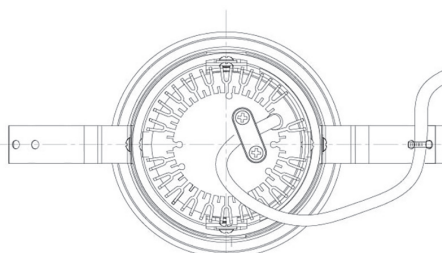

Item no. DD091-0825MB9035

Series Name:  $\Phi 80$  Series Lens Type, Antiglare

Installation	Recessed mount
Type	
Fixture wattage	7.4W
Beam angle	20 deg
Color Temp.	3500K
CRI	Ra>90
Luminous	504 lm
Body	Die-cast aluminum alloy
Body finish	N/A
Trim finish	Black
Reflector finish	Mirror
IP Rate	IP20
Light source	COB module
Input Voltage	AC220~240V
Dimming Type	Non-Dimmable
Certificate	CE, CCC
Cut Hole	80mm

Height (Weight)	
36.0W	162 (0.7kg)
28.5W	162 (0.7kg)
21.0W	122 (0.6kg)
14.2W	122 (0.6kg)
7.4W	102 (0.6kg)
5.0W	102 (0.4kg)