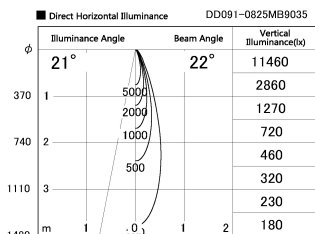

Item no. DD091-0825MB9035

Series Name: Φ 80 Series Lens Type, Antiglare

Installation Type	Recessed mount
Fixture wattage	7.4W
Beam angle	20 deg
Color Temp.	3500K
CRI	Ra>90
Luminous	504 lm
Body	Die-cast aluminum alloy
Body finish	N/A
Trim finish	Black
Reflector finish	Mirror
IP Rate	IP20
Light source	COB module
Input Voltage	AC220~240V
Dimming Type	Non-Dimmable
Certificate	CE, CCC
Cut Hole	80mm

Height (Weight)	
36.0W	162 (0.7kg)
28.5W	162 (0.7kg)
21.0W	122 (0.6kg)
14.2W	122 (0.6kg)
7.4W	102 (0.6kg)
5.0W	102 (0.4kg)