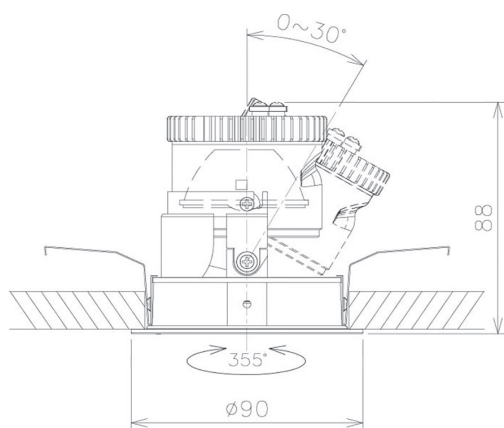

Item no. DD091-0825MB9035

Series Name: Φ 80 Series Lens Type, Antiglare

Installation Type	Recessed mount
Fixture wattage	7.4W
Beam angle	20 deg
Color Temp.	3500K
CRI	Ra>90
Luminous	504 lm
Body	Die-cast aluminum alloy
Body finish	N/A
Trim finish	Black
Reflector finish	Mirror
IP Rate	IP20
Light source	COB module
Input Voltage	AC220~240V
Dimming Type	Non-Dimmable
Certificate	CE, CCC
Cut Hole	80mm

Height (Weight)	
36.0W	162 (0.7kg)
28.5W	162 (0.7kg)
21.0W	122 (0.6kg)
14.2W	122 (0.6kg)
7.4W	102 (0.6kg)
5.0W	102 (0.4kg)