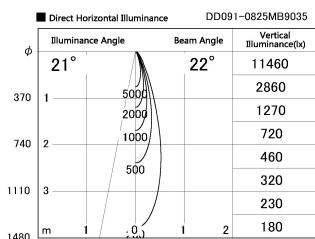

Item no. DD091-0825MB9035

Series Name:  $\Phi 80$  Series Lens Type, Antiglare

Installation	Recessed mount
Type	$\Phi 80$ Series Lens Type, Antiglare
Fixture wattage	7.4W
Beam angle	20 deg
Color Temp.	3500K
CRI	Ra>90
Luminous	504 lm
Body	Die-cast aluminum alloy
Body finish	N/A
Trim finish	Black
Reflector finish	Mirror
IP Rate	IP20
Light source	COB module
Input Voltage	AC220~240V
Dimming Type	Non-Dimmable
Certificate	CE, CCC
Cut Hole	80mm

Height (Weight)	
36.0W	162 (0.7kg)
28.5W	162 (0.7kg)
21.0W	122 (0.6kg)
14.2W	122 (0.6kg)
7.4W	102 (0.6kg)
5.0W	102 (0.4kg)