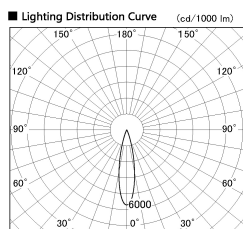

Item no. DD091-0825MB9035

Series Name:  $\Phi 80$  Series Lens Type, Antiglare

Installation	Recessed mount
Type	$\Phi 80$ Series Lens Type, Antiglare
Fixture wattage	7.4W
Beam angle	20 deg
Color Temp.	3500K
CRI	Ra>90
Luminous	504 lm
Body	Die-cast aluminum alloy
Body finish	N/A
Trim finish	Black
Reflector finish	Mirror
IP Rate	IP20
Light source	COB module
Input Voltage	AC220~240V
Dimming Type	Non-Dimmable
Certificate	CE, CCC
Cut Hole	80mm

Height (Weight)	
36.0W	162 (0.7kg)
28.5W	162 (0.7kg)
21.0W	122 (0.6kg)
14.2W	122 (0.6kg)
7.4W	102 (0.6kg)
5.0W	102 (0.4kg)