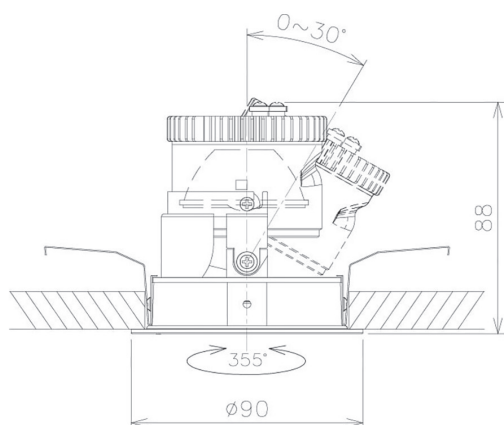

Item no. DD091-0825MB9035

Series Name:  $\Phi 80$  Series Lens Type, Antiglare

Installation	Recessed mount
Type	$\Phi 80$ Series Lens Type, Antiglare
Fixture wattage	7.4W
Beam angle	20 deg
Color Temp.	3500K
CRI	Ra>90
Luminous	504 lm
Body	Die-cast aluminum alloy
Body finish	N/A
Trim finish	Black
Reflector finish	Mirror
IP Rate	IP20
Light source	COB module
Input Voltage	AC220~240V
Dimming Type	Non-Dimmable
Certificate	CE, CCC
Cut Hole	80mm

Height (Weight)	
36.0W	162 (0.7kg)
28.5W	162 (0.7kg)
21.0W	122 (0.6kg)
14.2W	122 (0.6kg)
7.4W	102 (0.6kg)
5.0W	102 (0.4kg)