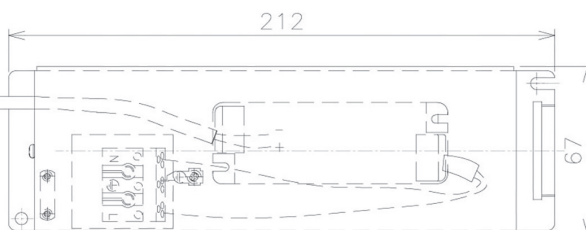

Item no. DD091-0825MB9035

Series Name: Φ 80 Series Lens Type, Antiglare

Installation Type	Recessed mount
Fixture wattage	7.4W
Beam angle	20 deg
Color Temp.	3500K
CRI	Ra>90
Luminous	504 lm
Body	Die-cast aluminum alloy
Body finish	N/A
Trim finish	Black
Reflector finish	Mirror
IP Rate	IP20
Light source	COB module
Input Voltage	AC220~240V
Dimming Type	Non-Dimmable
Certificate	CE, CCC
Cut Hole	80mm

Height (Weight)	
36.0W	162 (0.7kg)
28.5W	162 (0.7kg)
21.0W	122 (0.6kg)
14.2W	122 (0.6kg)
7.4W	102 (0.6kg)
5.0W	102 (0.4kg)