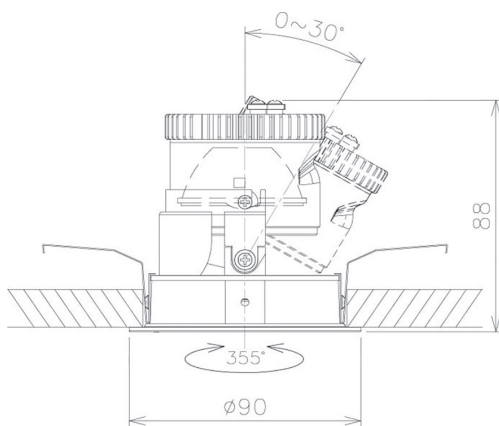

Item no. DD091-0825MB9040

Series Name: Φ 80 Series Lens Type, Antiglare

Installation	Recessed mount
Type	
Fixture wattage	7.4W
Beam angle	20 deg
Color Temp.	4000K
CRI	Ra>90
Luminous	509 lm
Body	Die-cast aluminum alloy
Body finish	N/A
Trim finish	Black
Reflector finish	Mirror
IP Rate	IP20
Light source	COB module
Input Voltage	AC220~240V
Dimming Type	Non-Dimmable
Certificate	CE, CCC
Cut Hole	80mm

Height (Weight)	
36.0W	162 (0.7kg)
28.5W	162 (0.7kg)
21.0W	122 (0.6kg)
14.2W	122 (0.6kg)
7.4W	102 (0.6kg)
5.0W	102 (0.4kg)