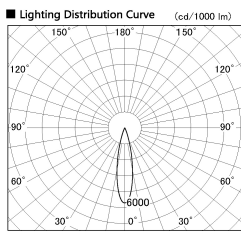

Item no. DD091-0825MB9040

Series Name: Φ 80 Series Lens Type, Antiglare

Installation	Recessed mount
Type	
Fixture wattage	7.4W
Beam angle	20 deg
Color Temp.	4000K
CRI	Ra>90
Luminous	509 lm
Body	Die-cast aluminum alloy
Body finish	N/A
Trim finish	Black
Reflector finish	Mirror
IP Rate	IP20
Light source	COB module
Input Voltage	AC220~240V
Dimming Type	Non-Dimmable
Certificate	CE, CCC
Cut Hole	80mm

Height (Weight)	
36.0W	162 (0.7kg)
28.5W	162 (0.7kg)
21.0W	122 (0.6kg)
14.2W	122 (0.6kg)
7.4W	102 (0.6kg)
5.0W	102 (0.4kg)