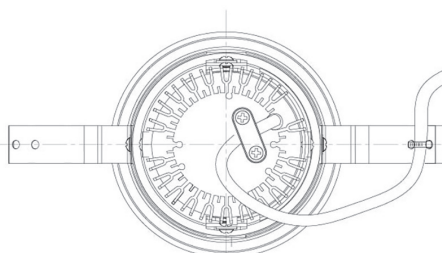

Item no. DD091-0825MB9040

Series Name: Φ 80 Series Lens Type, Antiglare

Installation	Recessed mount
Type	
Fixture wattage	7.4W
Beam angle	20 deg
Color Temp.	4000K
CRI	Ra>90
Luminous	509 lm
Body	Die-cast aluminum alloy
Body finish	N/A
Trim finish	Black
Reflector finish	Mirror
IP Rate	IP20
Light source	COB module
Input Voltage	AC220~240V
Dimming Type	Non-Dimmable
Certificate	CE, CCC
Cut Hole	80mm

Height (Weight)	
36.0W	162 (0.7kg)
28.5W	162 (0.7kg)
21.0W	122 (0.6kg)
14.2W	122 (0.6kg)
7.4W	102 (0.6kg)
5.0W	102 (0.4kg)