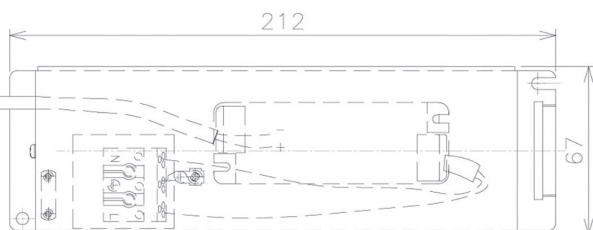

Item no. DD091-0825MB9040

Series Name: Φ 80 Series Lens Type, Antiglare

Installation	Recessed mount
Type	
Fixture wattage	7.4W
Beam angle	20 deg
Color Temp.	4000K
CRI	Ra>90
Luminous	509 lm
Body	Die-cast aluminum alloy
Body finish	N/A
Trim finish	Black
Reflector finish	Mirror
IP Rate	IP20
Light source	COB module
Input Voltage	AC220~240V
Dimming Type	Non-Dimmable
Certificate	CE, CCC
Cut Hole	80mm

Height (Weight)	
36.0W	162 (0.7kg)
28.5W	162 (0.7kg)
21.0W	122 (0.6kg)
14.2W	122 (0.6kg)
7.4W	102 (0.6kg)
5.0W	102 (0.4kg)