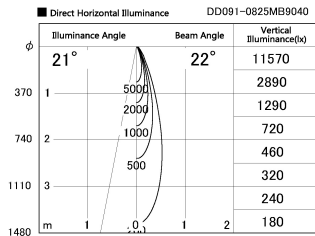

Item no. DD091-0825MB9040

Series Name: Φ 80 Series Lens Type, Antiglare

Installation	Recessed mount
Type	
Fixture wattage	7.4W
Beam angle	20 deg
Color Temp.	4000K
CRI	Ra>90
Luminous	509 lm
Body	Die-cast aluminum alloy
Body finish	N/A
Trim finish	Black
Reflector finish	Mirror
IP Rate	IP20
Light source	COB module
Input Voltage	AC220~240V
Dimming Type	Non-Dimmable
Certificate	CE, CCC
Cut Hole	80mm

Height (Weight)	
36.0W	162 (0.7kg)
28.5W	162 (0.7kg)
21.0W	122 (0.6kg)
14.2W	122 (0.6kg)
7.4W	102 (0.6kg)
5.0W	102 (0.4kg)