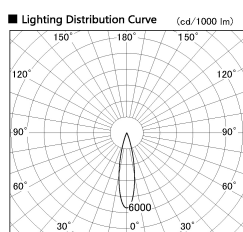

Item no. DD091-0825MW9027

Series Name: Φ 80 Series Lens Type, Antiglare

Installation	Recessed mount
Type	
Fixture wattage	7.4W
Beam angle	20 deg
Color Temp.	2700K
CRI	Ra>90
Luminous	474 lm
Body	Die-cast aluminum alloy
Body finish	N/A
Trim finish	White
Reflector finish	Mirror
IP Rate	IP20
Light source	COB module
Input Voltage	AC220~240V
Dimming Type	Non-Dimmable
Certificate	CE, CCC
Cut Hole	80mm

Height (Weight)	
36.0W	162 (0.7kg)
28.5W	162 (0.7kg)
21.0W	122 (0.6kg)
14.2W	122 (0.6kg)
7.4W	102 (0.6kg)
5.0W	102 (0.4kg)