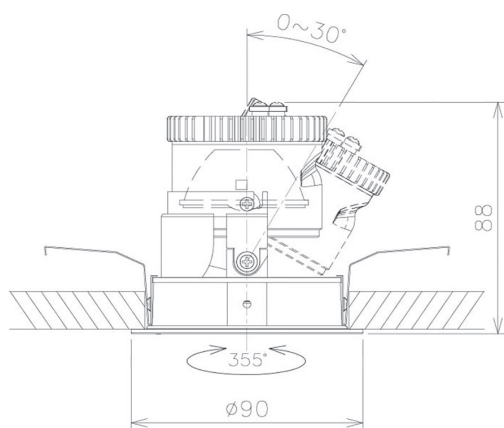

Item no. DD091-0825MW9027

Series Name: Φ 80 Series Lens Type, Antiglare

Installation	Recessed mount
Type	
Fixture wattage	7.4W
Beam angle	20 deg
Color Temp.	2700K
CRI	Ra>90
Luminous	474 lm
Body	Die-cast aluminum alloy
Body finish	N/A
Trim finish	White
Reflector finish	Mirror
IP Rate	IP20
Light source	COB module
Input Voltage	AC220~240V
Dimming Type	Non-Dimmable
Certificate	CE, CCC
Cut Hole	80mm

Height (Weight)	
36.0W	162 (0.7kg)
28.5W	162 (0.7kg)
21.0W	122 (0.6kg)
14.2W	122 (0.6kg)
7.4W	102 (0.6kg)
5.0W	102 (0.4kg)