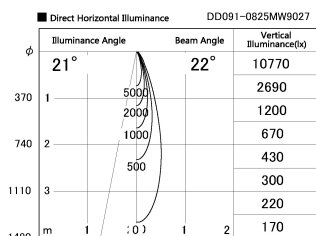

Item no. DD091-0825MW9027

Series Name: Φ 80 Series Lens Type, Antiglare

Installation	Recessed mount
Type	
Fixture wattage	7.4W
Beam angle	20 deg
Color Temp.	2700K
CRI	Ra>90
Luminous	474 lm
Body	Die-cast aluminum alloy
Body finish	N/A
Trim finish	White
Reflector finish	Mirror
IP Rate	IP20
Light source	COB module
Input Voltage	AC220~240V
Dimming Type	Non-Dimmable
Certificate	CE, CCC
Cut Hole	80mm

Height (Weight)	
36.0W	162 (0.7kg)
28.5W	162 (0.7kg)
21.0W	122 (0.6kg)
14.2W	122 (0.6kg)
7.4W	102 (0.6kg)
5.0W	102 (0.4kg)