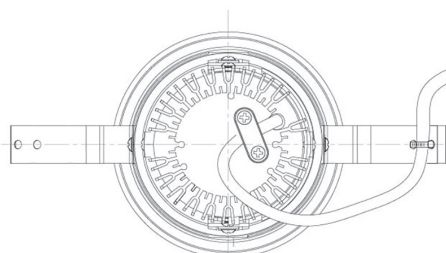

Item no. DD091-0825MW9027

Series Name: Φ 80 Series Lens Type, Antiglare

Installation	Recessed mount
Type	
Fixture wattage	7.4W
Beam angle	20 deg
Color Temp.	2700K
CRI	Ra>90
Luminous	474 lm
Body	Die-cast aluminum alloy
Body finish	N/A
Trim finish	White
Reflector finish	Mirror
IP Rate	IP20
Light source	COB module
Input Voltage	AC220~240V
Dimming Type	Non-Dimmable
Certificate	CE, CCC
Cut Hole	80mm

Height (Weight)	
36.0W	162 (0.7kg)
28.5W	162 (0.7kg)
21.0W	122 (0.6kg)
14.2W	122 (0.6kg)
7.4W	102 (0.6kg)
5.0W	102 (0.4kg)