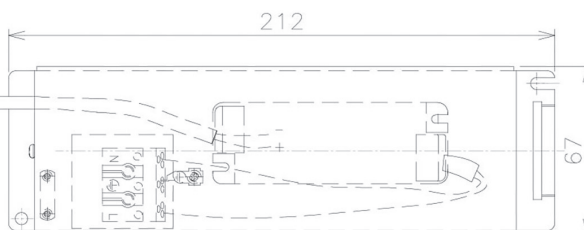

Item no. DD091-0825MW9027

Series Name: Φ 80 Series Lens Type, Antiglare

Installation	Recessed mount
Type	
Fixture wattage	7.4W
Beam angle	20 deg
Color Temp.	2700K
CRI	Ra>90
Luminous	474 lm
Body	Die-cast aluminum alloy
Body finish	N/A
Trim finish	White
Reflector finish	Mirror
IP Rate	IP20
Light source	COB module
Input Voltage	AC220~240V
Dimming Type	Non-Dimmable
Certificate	CE, CCC
Cut Hole	80mm

Height (Weight)	
36.0W	162 (0.7kg)
28.5W	162 (0.7kg)
21.0W	122 (0.6kg)
14.2W	122 (0.6kg)
7.4W	102 (0.6kg)
5.0W	102 (0.4kg)