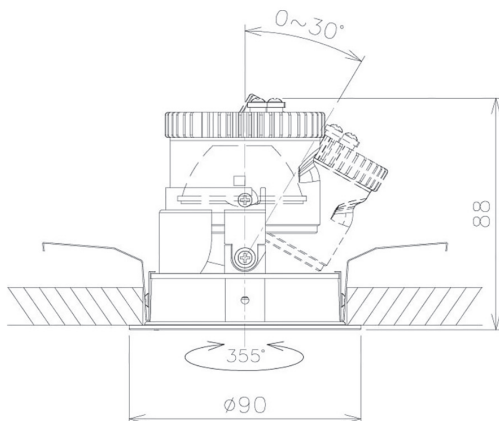

Item no. DD091-0825MW9030

Series Name: $\Phi 80$ Series Lens Type, Antiglare

Installation	Recessed mount
Type	$\Phi 80$ Series Lens Type, Antiglare
Fixture wattage	7.4W
Beam angle	20 deg
Color Temp.	3000K
CRI	Ra>90
Luminous	494 lm
Body	Die-cast aluminum alloy
Body finish	N/A
Trim finish	White
Reflector finish	Mirror
IP Rate	IP20
Light source	COB module
Input Voltage	AC220~240V
Dimming Type	Non-Dimmable
Certificate	CE, CCC
Cut Hole	80mm

Height (Weight)	
36.0W	162 (0.7kg)
28.5W	162 (0.7kg)
21.0W	122 (0.6kg)
14.2W	122 (0.6kg)
7.4W	102 (0.6kg)
5.0W	102 (0.4kg)