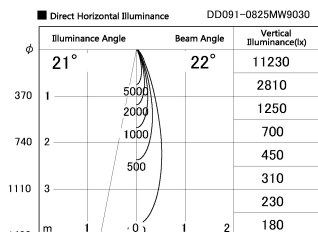

Item no. DD091-0825MW9030

Series Name: Φ 80 Series Lens Type, Antiglare

Installation	Recessed mount
Type	
Fixture wattage	7.4W
Beam angle	20 deg
Color Temp.	3000K
CRI	Ra>90
Luminous	494 lm
Body	Die-cast aluminum alloy
Body finish	N/A
Trim finish	White
Reflector finish	Mirror
IP Rate	IP20
Light source	COB module
Input Voltage	AC220~240V
Dimming Type	Non-Dimmable
Certificate	CE, CCC
Cut Hole	80mm

Height (Weight)	
36.0W	162 (0.7kg)
28.5W	162 (0.7kg)
21.0W	122 (0.6kg)
14.2W	122 (0.6kg)
7.4W	102 (0.6kg)
5.0W	102 (0.4kg)