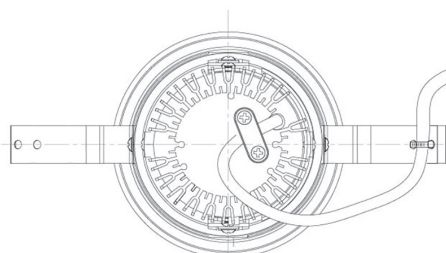

Item no. DD091-0825MW9030

Series Name: Φ 80 Series Lens Type, Antiglare

Installation	Recessed mount
Type	
Fixture wattage	7.4W
Beam angle	20 deg
Color Temp.	3000K
CRI	Ra>90
Luminous	494 lm
Body	Die-cast aluminum alloy
Body finish	N/A
Trim finish	White
Reflector finish	Mirror
IP Rate	IP20
Light source	COB module
Input Voltage	AC220~240V
Dimming Type	Non-Dimmable
Certificate	CE, CCC
Cut Hole	80mm

Height (Weight)	
36.0W	162 (0.7kg)
28.5W	162 (0.7kg)
21.0W	122 (0.6kg)
14.2W	122 (0.6kg)
7.4W	102 (0.6kg)
5.0W	102 (0.4kg)