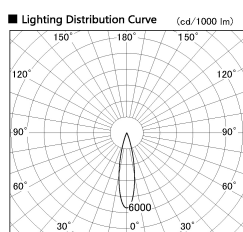

Item no. DD091-0825MW9030

Series Name: Φ 80 Series Lens Type, Antiglare

Installation	Recessed mount
Type	
Fixture wattage	7.4W
Beam angle	20 deg
Color Temp.	3000K
CRI	Ra>90
Luminous	494 lm
Body	Die-cast aluminum alloy
Body finish	N/A
Trim finish	White
Reflector finish	Mirror
IP Rate	IP20
Light source	COB module
Input Voltage	AC220~240V
Dimming Type	Non-Dimmable
Certificate	CE, CCC
Cut Hole	80mm

Height (Weight)	
36.0W	162 (0.7kg)
28.5W	162 (0.7kg)
21.0W	122 (0.6kg)
14.2W	122 (0.6kg)
7.4W	102 (0.6kg)
5.0W	102 (0.4kg)