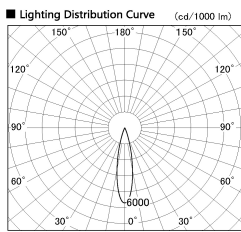

Item no. DD091-0825MW9030

Series Name: $\Phi 80$ Series Lens Type, Antiglare

Installation	Recessed mount
Type	$\Phi 80$ Series Lens Type, Antiglare
Fixture wattage	7.4W
Beam angle	20 deg
Color Temp.	3000K
CRI	Ra>90
Luminous	494 lm
Body	Die-cast aluminum alloy
Body finish	N/A
Trim finish	White
Reflector finish	Mirror
IP Rate	IP20
Light source	COB module
Input Voltage	AC220~240V
Dimming Type	Non-Dimmable
Certificate	CE, CCC
Cut Hole	80mm

Height (Weight)	
36.0W	162 (0.7kg)
28.5W	162 (0.7kg)
21.0W	122 (0.6kg)
14.2W	122 (0.6kg)
7.4W	102 (0.6kg)
5.0W	102 (0.4kg)