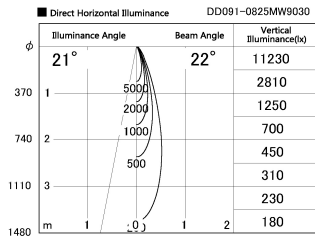

Item no. DD091-0825MW9030

Series Name: $\Phi 80$ Series Lens Type, Antiglare

Installation	Recessed mount
Type	$\Phi 80$ Series Lens Type, Antiglare
Fixture wattage	7.4W
Beam angle	20 deg
Color Temp.	3000K
CRI	Ra>90
Luminous	494 lm
Body	Die-cast aluminum alloy
Body finish	N/A
Trim finish	White
Reflector finish	Mirror
IP Rate	IP20
Light source	COB module
Input Voltage	AC220~240V
Dimming Type	Non-Dimmable
Certificate	CE, CCC
Cut Hole	80mm

Height (Weight)	
36.0W	162 (0.7kg)
28.5W	162 (0.7kg)
21.0W	122 (0.6kg)
14.2W	122 (0.6kg)
7.4W	102 (0.6kg)
5.0W	102 (0.4kg)