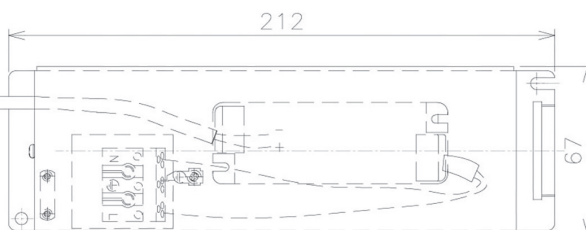

Item no. DD091-0825MW9030

Series Name: Φ 80 Series Lens Type, Antiglare

Installation	Recessed mount
Type	
Fixture wattage	7.4W
Beam angle	20 deg
Color Temp.	3000K
CRI	Ra>90
Luminous	494 lm
Body	Die-cast aluminum alloy
Body finish	N/A
Trim finish	White
Reflector finish	Mirror
IP Rate	IP20
Light source	COB module
Input Voltage	AC220~240V
Dimming Type	Non-Dimmable
Certificate	CE, CCC
Cut Hole	80mm

Height (Weight)	
36.0W	162 (0.7kg)
28.5W	162 (0.7kg)
21.0W	122 (0.6kg)
14.2W	122 (0.6kg)
7.4W	102 (0.6kg)
5.0W	102 (0.4kg)