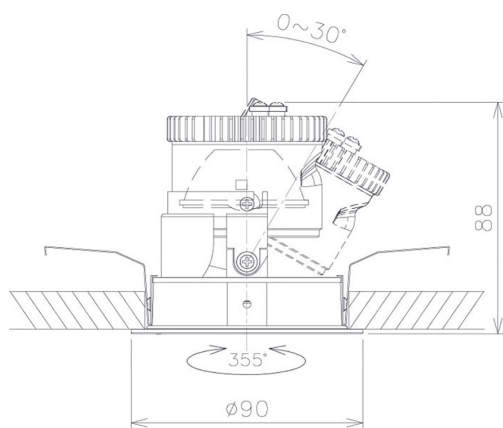

Item no. DD091-0825MW9030

Series Name: Φ 80 Series Lens Type, Antiglare

Installation	Recessed mount
Type	
Fixture wattage	7.4W
Beam angle	20 deg
Color Temp.	3000K
CRI	Ra>90
Luminous	494 lm
Body	Die-cast aluminum alloy
Body finish	N/A
Trim finish	White
Reflector finish	Mirror
IP Rate	IP20
Light source	COB module
Input Voltage	AC220~240V
Dimming Type	Non-Dimmable
Certificate	CE, CCC
Cut Hole	80mm

Height (Weight)	
36.0W	162 (0.7kg)
28.5W	162 (0.7kg)
21.0W	122 (0.6kg)
14.2W	122 (0.6kg)
7.4W	102 (0.6kg)
5.0W	102 (0.4kg)