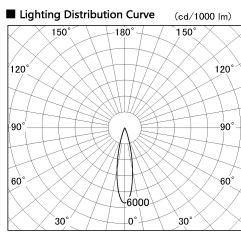

Item no. DD091-0825MW9035

Series Name: $\Phi 80$ Series Lens Type, Antiglare

Installation	Recessed mount
Type	$\Phi 80$ Series Lens Type, Antiglare
Fixture wattage	7.4W
Beam angle	20 deg
Color Temp.	3500K
CRI	Ra>90
Luminous	504 lm
Body	Die-cast aluminum alloy
Body finish	N/A
Trim finish	White
Reflector finish	Mirror
IP Rate	IP20
Light source	COB module
Input Voltage	AC220~240V
Dimming Type	Non-Dimmable
Certificate	CE, CCC
Cut Hole	80mm

Height (Weight)	
36.0W	162 (0.7kg)
28.5W	162 (0.7kg)
21.0W	122 (0.6kg)
14.2W	122 (0.6kg)
7.4W	102 (0.6kg)
5.0W	102 (0.4kg)