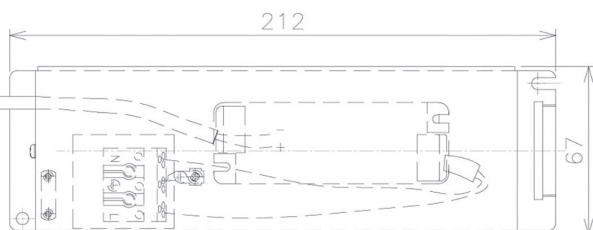

Item no. DD091-0825MW9035

Series Name: $\Phi 80$ Series Lens Type, Antiglare

Installation	Recessed mount
Type	
Fixture wattage	7.4W
Beam angle	20 deg
Color Temp.	3500K
CRI	Ra>90
Luminous	504 lm
Body	Die-cast aluminum alloy
Body finish	N/A
Trim finish	White
Reflector finish	Mirror
IP Rate	IP20
Light source	COB module
Input Voltage	AC220~240V
Dimming Type	Non-Dimmable
Certificate	CE, CCC
Cut Hole	80mm

Height (Weight)	
36.0W	162 (0.7kg)
28.5W	162 (0.7kg)
21.0W	122 (0.6kg)
14.2W	122 (0.6kg)
7.4W	102 (0.6kg)
5.0W	102 (0.4kg)