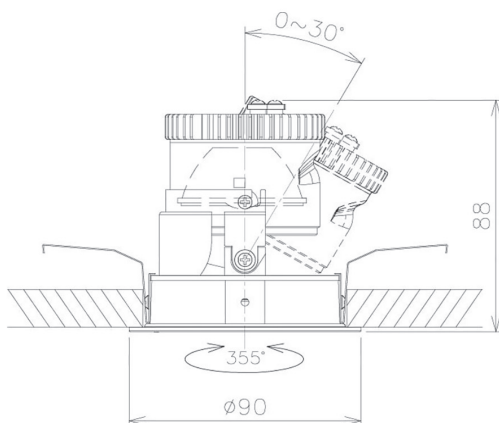

Item no. DD091-0825MW9035

Series Name: $\Phi 80$ Series Lens Type, Antiglare

Installation	Recessed mount
Type	$\Phi 80$ Series Lens Type, Antiglare
Fixture wattage	7.4W
Beam angle	20 deg
Color Temp.	3500K
CRI	Ra>90
Luminous	504 lm
Body	Die-cast aluminum alloy
Body finish	N/A
Trim finish	White
Reflector finish	Mirror
IP Rate	IP20
Light source	COB module
Input Voltage	AC220~240V
Dimming Type	Non-Dimmable
Certificate	CE, CCC
Cut Hole	80mm

Height (Weight)	
36.0W	162 (0.7kg)
28.5W	162 (0.7kg)
21.0W	122 (0.6kg)
14.2W	122 (0.6kg)
7.4W	102 (0.6kg)
5.0W	102 (0.4kg)