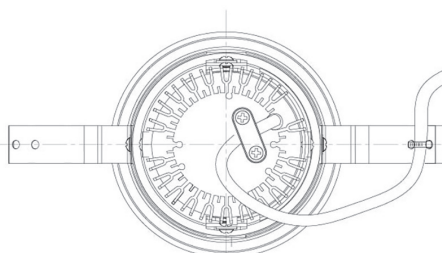

Item no. DD091-0825MW9035

Series Name: $\Phi 80$ Series Lens Type, Antiglare

Installation	Recessed mount
Type	
Fixture wattage	7.4W
Beam angle	20 deg
Color Temp.	3500K
CRI	Ra>90
Luminous	504 lm
Body	Die-cast aluminum alloy
Body finish	N/A
Trim finish	White
Reflector finish	Mirror
IP Rate	IP20
Light source	COB module
Input Voltage	AC220~240V
Dimming Type	Non-Dimmable
Certificate	CE, CCC
Cut Hole	80mm

Height (Weight)	
36.0W	162 (0.7kg)
28.5W	162 (0.7kg)
21.0W	122 (0.6kg)
14.2W	122 (0.6kg)
7.4W	102 (0.6kg)
5.0W	102 (0.4kg)