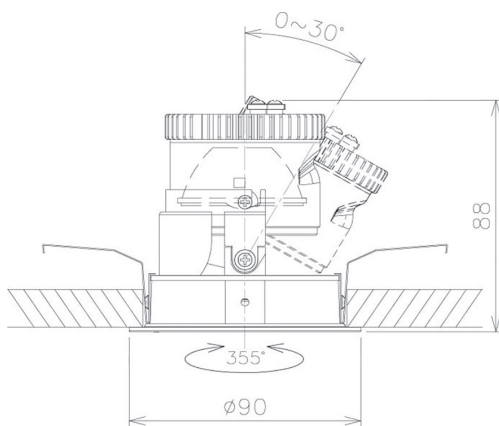

Item no. DD091-0825MW9035

Series Name: $\Phi 80$ Series Lens Type, Antiglare

Installation	Recessed mount
Type	
Fixture wattage	7.4W
Beam angle	20 deg
Color Temp.	3500K
CRI	Ra>90
Luminous	504 lm
Body	Die-cast aluminum alloy
Body finish	N/A
Trim finish	White
Reflector finish	Mirror
IP Rate	IP20
Light source	COB module
Input Voltage	AC220~240V
Dimming Type	Non-Dimmable
Certificate	CE, CCC
Cut Hole	80mm

Height (Weight)	
36.0W	162 (0.7kg)
28.5W	162 (0.7kg)
21.0W	122 (0.6kg)
14.2W	122 (0.6kg)
7.4W	102 (0.6kg)
5.0W	102 (0.4kg)