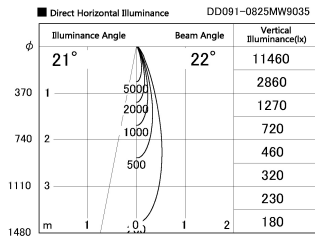

Item no. DD091-0825MW9035

Series Name: $\Phi 80$ Series Lens Type, Antiglare

Installation	Recessed mount
Type	$\Phi 80$ Series Lens Type, Antiglare
Fixture wattage	7.4W
Beam angle	20 deg
Color Temp.	3500K
CRI	Ra>90
Luminous	504 lm
Body	Die-cast aluminum alloy
Body finish	N/A
Trim finish	White
Reflector finish	Mirror
IP Rate	IP20
Light source	COB module
Input Voltage	AC220~240V
Dimming Type	Non-Dimmable
Certificate	CE, CCC
Cut Hole	80mm

Height (Weight)	
36.0W	162 (0.7kg)
28.5W	162 (0.7kg)
21.0W	122 (0.6kg)
14.2W	122 (0.6kg)
7.4W	102 (0.6kg)
5.0W	102 (0.4kg)