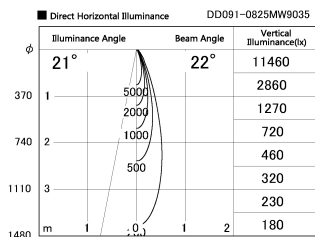

Item no. DD091-0825MW9035

Series Name: $\Phi 80$ Series Lens Type, Antiglare

Installation	Recessed mount
Type	
Fixture wattage	7.4W
Beam angle	20 deg
Color Temp.	3500K
CRI	Ra>90
Luminous	504 lm
Body	Die-cast aluminum alloy
Body finish	N/A
Trim finish	White
Reflector finish	Mirror
IP Rate	IP20
Light source	COB module
Input Voltage	AC220~240V
Dimming Type	Non-Dimmable
Certificate	CE, CCC
Cut Hole	80mm

Height (Weight)	
36.0W	162 (0.7kg)
28.5W	162 (0.7kg)
21.0W	122 (0.6kg)
14.2W	122 (0.6kg)
7.4W	102 (0.6kg)
5.0W	102 (0.4kg)