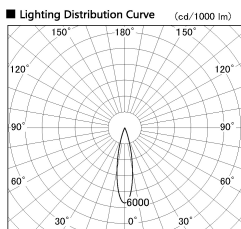

Item no. DD091-0825MW9035

Series Name: $\Phi 80$ Series Lens Type, Antiglare

Installation	Recessed mount
Type	
Fixture wattage	7.4W
Beam angle	20 deg
Color Temp.	3500K
CRI	Ra>90
Luminous	504 lm
Body	Die-cast aluminum alloy
Body finish	N/A
Trim finish	White
Reflector finish	Mirror
IP Rate	IP20
Light source	COB module
Input Voltage	AC220~240V
Dimming Type	Non-Dimmable
Certificate	CE, CCC
Cut Hole	80mm

Height (Weight)	
36.0W	162 (0.7kg)
28.5W	162 (0.7kg)
21.0W	122 (0.6kg)
14.2W	122 (0.6kg)
7.4W	102 (0.6kg)
5.0W	102 (0.4kg)