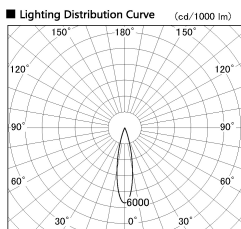

Item no. DD091-0825MW9040

Series Name:  $\Phi 80$  Series Lens Type, Antiglare

Installation	Recessed mount
Type	$\Phi 80$ Series Lens Type, Antiglare
Fixture wattage	7.4W
Beam angle	20 deg
Color Temp.	4000K
CRI	Ra>90
Luminous	509 lm
Body	Die-cast aluminum alloy
Body finish	N/A
Trim finish	White
Reflector finish	Mirror
IP Rate	IP20
Light source	COB module
Input Voltage	AC220~240V
Dimming Type	Non-Dimmable
Certificate	CE, CCC
Cut Hole	80mm

Height (Weight)	
36.0W	162 (0.7kg)
28.5W	162 (0.7kg)
21.0W	122 (0.6kg)
14.2W	122 (0.6kg)
7.4W	102 (0.6kg)
5.0W	102 (0.4kg)