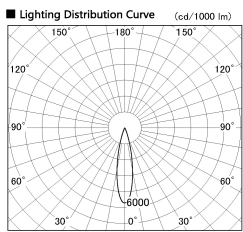

Item no. DD091-0825MW9040

Series Name: Φ 80 Series Lens Type, Antiglare

Installation	Recessed mount
Type	
Fixture wattage	7.4W
Beam angle	20 deg
Color Temp.	4000K
CRI	Ra>90
Luminous	509 lm
Body	Die-cast aluminum alloy
Body finish	N/A
Trim finish	White
Reflector finish	Mirror
IP Rate	IP20
Light source	COB module
Input Voltage	AC220~240V
Dimming Type	Non-Dimmable
Certificate	CE, CCC
Cut Hole	80mm

Height (Weight)	
36.0W	162 (0.7kg)
28.5W	162 (0.7kg)
21.0W	122 (0.6kg)
14.2W	122 (0.6kg)
7.4W	102 (0.6kg)
5.0W	102 (0.4kg)