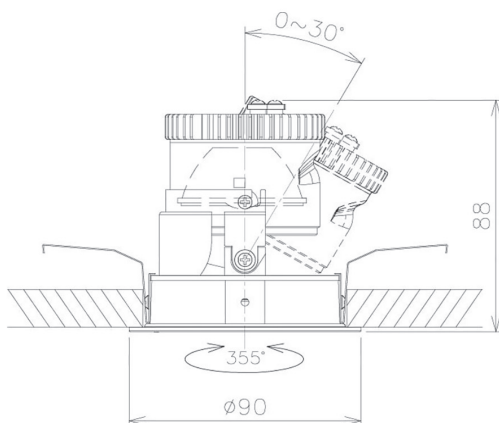

Item no. DD091-0825MW9040

Series Name:  $\Phi 80$  Series Lens Type, Antiglare

Installation	Recessed mount
Type	$\Phi 80$ Series Lens Type, Antiglare
Fixture wattage	7.4W
Beam angle	20 deg
Color Temp.	4000K
CRI	Ra>90
Luminous	509 lm
Body	Die-cast aluminum alloy
Body finish	N/A
Trim finish	White
Reflector finish	Mirror
IP Rate	IP20
Light source	COB module
Input Voltage	AC220~240V
Dimming Type	Non-Dimmable
Certificate	CE, CCC
Cut Hole	80mm

Height (Weight)	
36.0W	162 (0.7kg)
28.5W	162 (0.7kg)
21.0W	122 (0.6kg)
14.2W	122 (0.6kg)
7.4W	102 (0.6kg)
5.0W	102 (0.4kg)