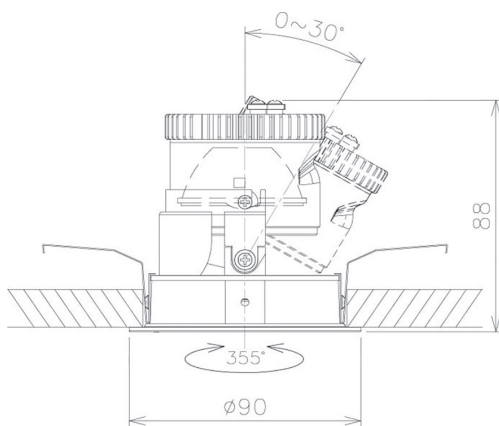

Item no. DD091-0825MW9040

Series Name: Φ 80 Series Lens Type, Antiglare

Installation	Recessed mount
Type	
Fixture wattage	7.4W
Beam angle	20 deg
Color Temp.	4000K
CRI	Ra>90
Luminous	509 lm
Body	Die-cast aluminum alloy
Body finish	N/A
Trim finish	White
Reflector finish	Mirror
IP Rate	IP20
Light source	COB module
Input Voltage	AC220~240V
Dimming Type	Non-Dimmable
Certificate	CE, CCC
Cut Hole	80mm

Height (Weight)	
36.0W	162 (0.7kg)
28.5W	162 (0.7kg)
21.0W	122 (0.6kg)
14.2W	122 (0.6kg)
7.4W	102 (0.6kg)
5.0W	102 (0.4kg)