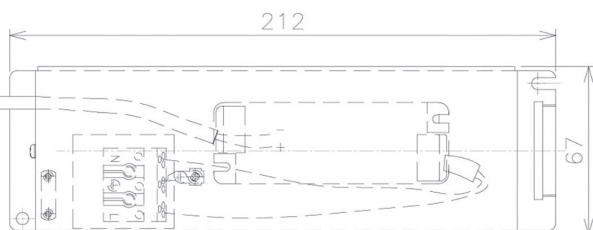

Item no. DD091-0825MW9040

Series Name: Φ 80 Series Lens Type, Antiglare

Installation	Recessed mount
Type	
Fixture wattage	7.4W
Beam angle	20 deg
Color Temp.	4000K
CRI	Ra>90
Luminous	509 lm
Body	Die-cast aluminum alloy
Body finish	N/A
Trim finish	White
Reflector finish	Mirror
IP Rate	IP20
Light source	COB module
Input Voltage	AC220~240V
Dimming Type	Non-Dimmable
Certificate	CE, CCC
Cut Hole	80mm

Height (Weight)	
36.0W	162 (0.7kg)
28.5W	162 (0.7kg)
21.0W	122 (0.6kg)
14.2W	122 (0.6kg)
7.4W	102 (0.6kg)
5.0W	102 (0.4kg)