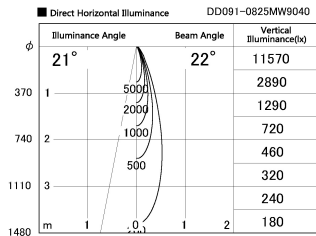

Item no. DD091-0825MW9040

Series Name: Φ 80 Series Lens Type, Antiglare

Installation	Recessed mount
Type	
Fixture wattage	7.4W
Beam angle	20 deg
Color Temp.	4000K
CRI	Ra>90
Luminous	509 lm
Body	Die-cast aluminum alloy
Body finish	N/A
Trim finish	White
Reflector finish	Mirror
IP Rate	IP20
Light source	COB module
Input Voltage	AC220~240V
Dimming Type	Non-Dimmable
Certificate	CE, CCC
Cut Hole	80mm

Height (Weight)	
36.0W	162 (0.7kg)
28.5W	162 (0.7kg)
21.0W	122 (0.6kg)
14.2W	122 (0.6kg)
7.4W	102 (0.6kg)
5.0W	102 (0.4kg)