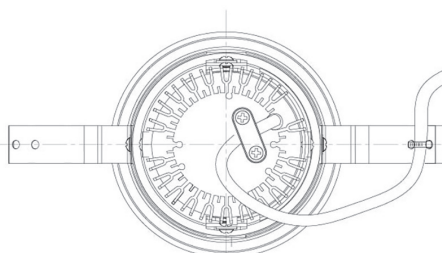

Item no. DD091-0825MW9040

Series Name: Φ 80 Series Lens Type, Antiglare

Installation	Recessed mount
Type	
Fixture wattage	7.4W
Beam angle	20 deg
Color Temp.	4000K
CRI	Ra>90
Luminous	509 lm
Body	Die-cast aluminum alloy
Body finish	N/A
Trim finish	White
Reflector finish	Mirror
IP Rate	IP20
Light source	COB module
Input Voltage	AC220~240V
Dimming Type	Non-Dimmable
Certificate	CE, CCC
Cut Hole	80mm

Height (Weight)	
36.0W	162 (0.7kg)
28.5W	162 (0.7kg)
21.0W	122 (0.6kg)
14.2W	122 (0.6kg)
7.4W	102 (0.6kg)
5.0W	102 (0.4kg)