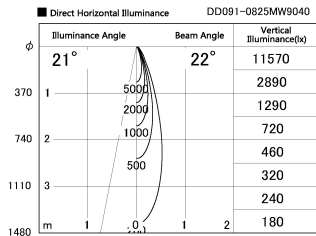

Item no. DD091-0825MW9040

Series Name:  $\Phi 80$  Series Lens Type, Antiglare

Installation	Recessed mount
Type	$\Phi 80$ Series Lens Type, Antiglare
Fixture wattage	7.4W
Beam angle	20 deg
Color Temp.	4000K
CRI	Ra>90
Luminous	509 lm
Body	Die-cast aluminum alloy
Body finish	N/A
Trim finish	White
Reflector finish	Mirror
IP Rate	IP20
Light source	COB module
Input Voltage	AC220~240V
Dimming Type	Non-Dimmable
Certificate	CE, CCC
Cut Hole	80mm

Height (Weight)	
36.0W	162 (0.7kg)
28.5W	162 (0.7kg)
21.0W	122 (0.6kg)
14.2W	122 (0.6kg)
7.4W	102 (0.6kg)
5.0W	102 (0.4kg)