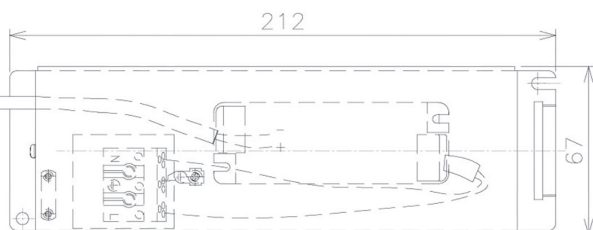

Item no. DD091-0830MB9027

Series Name: Φ 80 Series Lens Type, Antiglare

Installation Type	Recessed mount
Fixture wattage	7.4W
Beam angle	30 deg
Color Temp.	2700K
CRI	Ra>90
Luminous	528 lm
Body	Die-cast aluminum alloy
Body finish	N/A
Trim finish	Black
Reflector finish	Mirror
IP Rate	IP20
Light source	COB module
Input Voltage	AC220~240V
Dimming Type	Non-Dimmable
Certificate	CE, CCC
Cut Hole	80mm

Height (Weight)	
36.0W	162 (0.7kg)
28.5W	162 (0.7kg)
21.0W	122 (0.6kg)
14.2W	122 (0.6kg)
7.4W	102 (0.6kg)
5.0W	102 (0.4kg)