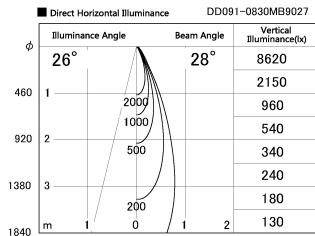

Item no. DD091-0830MB9027

Series Name: Φ 80 Series Lens Type, Antiglare

Installation Type	Recessed mount
Fixture wattage	7.4W
Beam angle	30 deg
Color Temp.	2700K
CRI	Ra>90
Luminous	528 lm
Body	Die-cast aluminum alloy
Body finish	N/A
Trim finish	Black
Reflector finish	Mirror
IP Rate	IP20
Light source	COB module
Input Voltage	AC220~240V
Dimming Type	Non-Dimmable
Certificate	CE, CCC
Cut Hole	80mm

Height (Weight)	
36.0W	162 (0.7kg)
28.5W	162 (0.7kg)
21.0W	122 (0.6kg)
14.2W	122 (0.6kg)
7.4W	102 (0.6kg)
5.0W	102 (0.4kg)