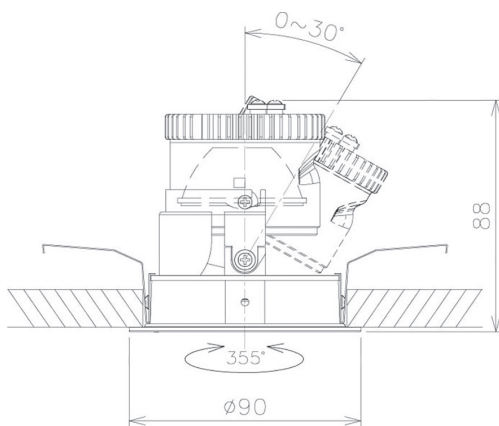

Item no. DD091-0830MB9027

Series Name: Φ 80 Series Lens Type, Antiglare

Installation Type	Recessed mount
Fixture wattage	7.4W
Beam angle	30 deg
Color Temp.	2700K
CRI	Ra>90
Luminous	528 lm
Body	Die-cast aluminum alloy
Body finish	N/A
Trim finish	Black
Reflector finish	Mirror
IP Rate	IP20
Light source	COB module
Input Voltage	AC220~240V
Dimming Type	Non-Dimmable
Certificate	CE, CCC
Cut Hole	80mm

Height (Weight)	
36.0W	162 (0.7kg)
28.5W	162 (0.7kg)
21.0W	122 (0.6kg)
14.2W	122 (0.6kg)
7.4W	102 (0.6kg)
5.0W	102 (0.4kg)