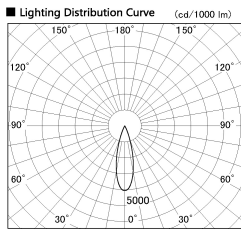

Item no. DD091-0830MB9027

Series Name: Φ 80 Series Lens Type, Antiglare

Installation Type	Recessed mount
Fixture wattage	7.4W
Beam angle	30 deg
Color Temp.	2700K
CRI	Ra>90
Luminous	528 lm
Body	Die-cast aluminum alloy
Body finish	N/A
Trim finish	Black
Reflector finish	Mirror
IP Rate	IP20
Light source	COB module
Input Voltage	AC220~240V
Dimming Type	Non-Dimmable
Certificate	CE, CCC
Cut Hole	80mm

Height (Weight)	
36.0W	162 (0.7kg)
28.5W	162 (0.7kg)
21.0W	122 (0.6kg)
14.2W	122 (0.6kg)
7.4W	102 (0.6kg)
5.0W	102 (0.4kg)