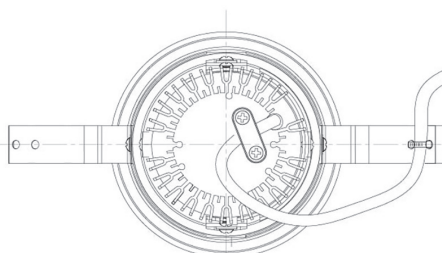

Item no. DD091-0830MB9027

Series Name: Φ 80 Series Lens Type, Antiglare

Installation Type	Recessed mount
Fixture wattage	7.4W
Beam angle	30 deg
Color Temp.	2700K
CRI	Ra>90
Luminous	528 lm
Body	Die-cast aluminum alloy
Body finish	N/A
Trim finish	Black
Reflector finish	Mirror
IP Rate	IP20
Light source	COB module
Input Voltage	AC220~240V
Dimming Type	Non-Dimmable
Certificate	CE, CCC
Cut Hole	80mm

Height (Weight)	
36.0W	162 (0.7kg)
28.5W	162 (0.7kg)
21.0W	122 (0.6kg)
14.2W	122 (0.6kg)
7.4W	102 (0.6kg)
5.0W	102 (0.4kg)