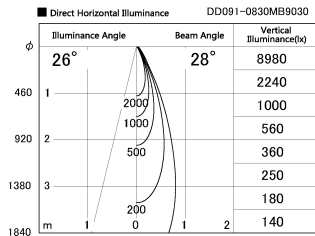

Item no. DD091-0830MB9030

Series Name: Φ 80 Series Lens Type, Antiglare

Installation	Recessed mount
Type	
Fixture wattage	7.4W
Beam angle	30 deg
Color Temp.	3000K
CRI	Ra>90
Luminous	550 lm
Body	Die-cast aluminum alloy
Body finish	N/A
Trim finish	Black
Reflector finish	Mirror
IP Rate	IP20
Light source	COB module
Input Voltage	AC220~240V
Dimming Type	Non-Dimmable
Certificate	CE, CCC
Cut Hole	80mm

Height (Weight)	
36.0W	162 (0.7kg)
28.5W	162 (0.7kg)
21.0W	122 (0.6kg)
14.2W	122 (0.6kg)
7.4W	102 (0.6kg)
5.0W	102 (0.4kg)