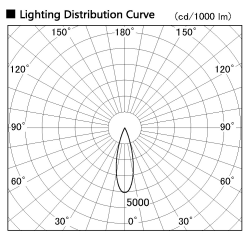

Item no. DD091-0830MB9030

Series Name: Φ 80 Series Lens Type, Antiglare

Installation	Recessed mount
Type	
Fixture wattage	7.4W
Beam angle	30 deg
Color Temp.	3000K
CRI	Ra>90
Luminous	550 lm
Body	Die-cast aluminum alloy
Body finish	N/A
Trim finish	Black
Reflector finish	Mirror
IP Rate	IP20
Light source	COB module
Input Voltage	AC220~240V
Dimming Type	Non-Dimmable
Certificate	CE, CCC
Cut Hole	80mm

Height (Weight)	
36.0W	162 (0.7kg)
28.5W	162 (0.7kg)
21.0W	122 (0.6kg)
14.2W	122 (0.6kg)
7.4W	102 (0.6kg)
5.0W	102 (0.4kg)