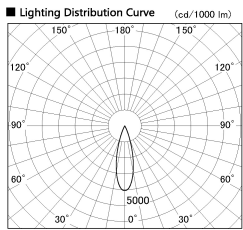

Item no. DD091-0830MB9030

Series Name:  $\Phi$ 80 Series Lens Type, Antiglare

Installation	Recessed mount
Type	$\Phi$ 80 Series Lens Type, Antiglare
Fixture wattage	7.4W
Beam angle	30 deg
Color Temp.	3000K
CRI	Ra>90
Luminous	550 lm
Body	Die-cast aluminum alloy
Body finish	N/A
Trim finish	Black
Reflector finish	Mirror
IP Rate	IP20
Light source	COB module
Input Voltage	AC220~240V
Dimming Type	Non-Dimmable
Certificate	CE, CCC
Cut Hole	80mm

Height (Weight)	
36.0W	162 (0.7kg)
28.5W	162 (0.7kg)
21.0W	122 (0.6kg)
14.2W	122 (0.6kg)
7.4W	102 (0.6kg)
5.0W	102 (0.4kg)