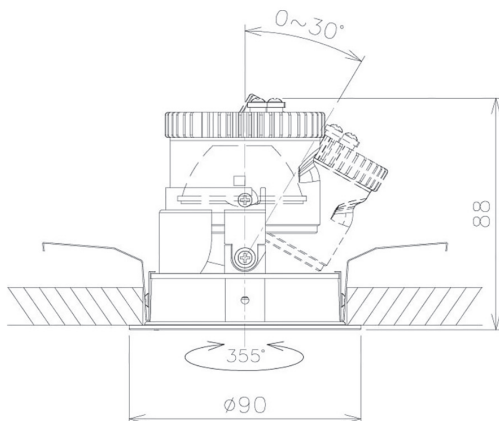

Item no. DD091-0830MB9030

Series Name:  $\Phi$ 80 Series Lens Type, Antiglare

Installation	Recessed mount
Type	$\Phi$ 80 Series Lens Type, Antiglare
Fixture wattage	7.4W
Beam angle	30 deg
Color Temp.	3000K
CRI	Ra>90
Luminous	550 lm
Body	Die-cast aluminum alloy
Body finish	N/A
Trim finish	Black
Reflector finish	Mirror
IP Rate	IP20
Light source	COB module
Input Voltage	AC220~240V
Dimming Type	Non-Dimmable
Certificate	CE, CCC
Cut Hole	80mm

Height (Weight)	
36.0W	162 (0.7kg)
28.5W	162 (0.7kg)
21.0W	122 (0.6kg)
14.2W	122 (0.6kg)
7.4W	102 (0.6kg)
5.0W	102 (0.4kg)