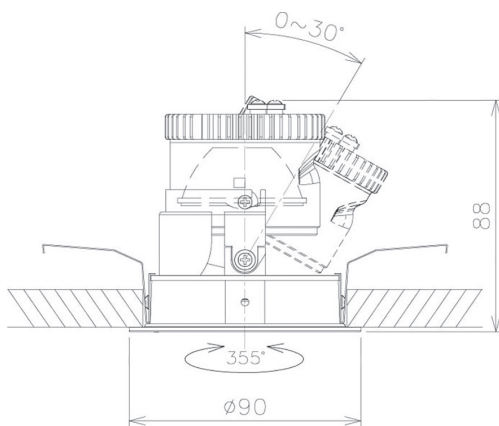

Item no. DD091-0830MB9030

Series Name: Φ 80 Series Lens Type, Antiglare

Installation	Recessed mount
Type	
Fixture wattage	7.4W
Beam angle	30 deg
Color Temp.	3000K
CRI	Ra>90
Luminous	550 lm
Body	Die-cast aluminum alloy
Body finish	N/A
Trim finish	Black
Reflector finish	Mirror
IP Rate	IP20
Light source	COB module
Input Voltage	AC220~240V
Dimming Type	Non-Dimmable
Certificate	CE, CCC
Cut Hole	80mm

Height (Weight)	
36.0W	162 (0.7kg)
28.5W	162 (0.7kg)
21.0W	122 (0.6kg)
14.2W	122 (0.6kg)
7.4W	102 (0.6kg)
5.0W	102 (0.4kg)