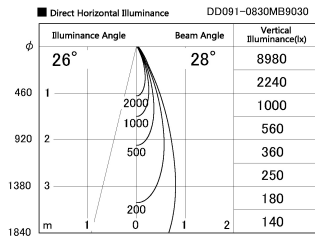

Item no. DD091-0830MB9030

Series Name:  $\Phi$ 80 Series Lens Type, Antiglare

Installation	Recessed mount
Type	$\Phi$ 80 Series Lens Type, Antiglare
Fixture wattage	7.4W
Beam angle	30 deg
Color Temp.	3000K
CRI	Ra>90
Luminous	550 lm
Body	Die-cast aluminum alloy
Body finish	N/A
Trim finish	Black
Reflector finish	Mirror
IP Rate	IP20
Light source	COB module
Input Voltage	AC220~240V
Dimming Type	Non-Dimmable
Certificate	CE, CCC
Cut Hole	80mm

Height (Weight)	
36.0W	162 (0.7kg)
28.5W	162 (0.7kg)
21.0W	122 (0.6kg)
14.2W	122 (0.6kg)
7.4W	102 (0.6kg)
5.0W	102 (0.4kg)