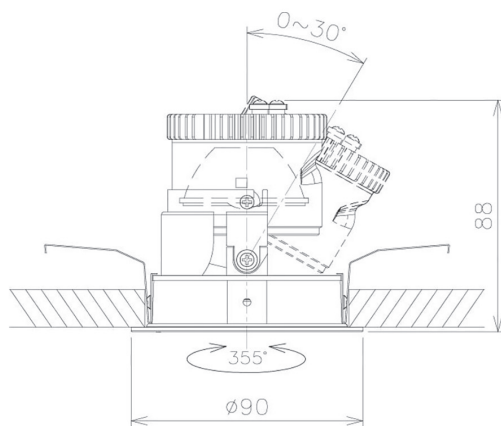

Item no. DD091-0830MB9035

Series Name: Φ 80 Series Lens Type, Antiglare

Installation	Recessed mount
Type	
Fixture wattage	7.4W
Beam angle	30 deg
Color Temp.	3500K
CRI	Ra>90
Luminous	561 lm
Body	Die-cast aluminum alloy
Body finish	N/A
Trim finish	Black
Reflector finish	Mirror
IP Rate	IP20
Light source	COB module
Input Voltage	AC220~240V
Dimming Type	Non-Dimmable
Certificate	CE, CCC
Cut Hole	80mm

Height (Weight)	
36.0W	162 (0.7kg)
28.5W	162 (0.7kg)
21.0W	122 (0.6kg)
14.2W	122 (0.6kg)
7.4W	102 (0.6kg)
5.0W	102 (0.4kg)