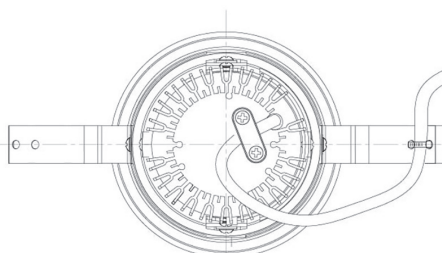

Item no. DD091-0830MB9035

Series Name: Φ 80 Series Lens Type, Antiglare

Installation	Recessed mount
Type	
Fixture wattage	7.4W
Beam angle	30 deg
Color Temp.	3500K
CRI	Ra>90
Luminous	561 lm
Body	Die-cast aluminum alloy
Body finish	N/A
Trim finish	Black
Reflector finish	Mirror
IP Rate	IP20
Light source	COB module
Input Voltage	AC220~240V
Dimming Type	Non-Dimmable
Certificate	CE, CCC
Cut Hole	80mm

Height (Weight)	
36.0W	162 (0.7kg)
28.5W	162 (0.7kg)
21.0W	122 (0.6kg)
14.2W	122 (0.6kg)
7.4W	102 (0.6kg)
5.0W	102 (0.4kg)