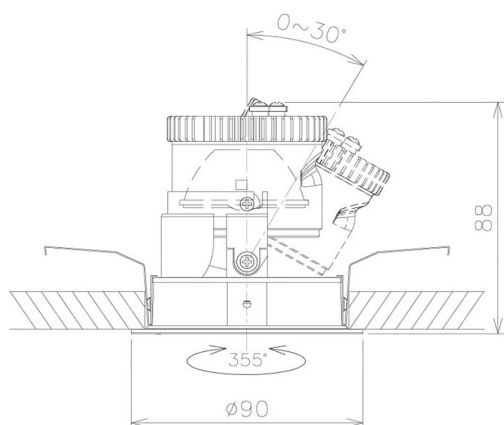

Item no. DD091-0830MB9035

Series Name: $\Phi 80$ Series Lens Type, Antiglare

Installation	Recessed mount
Type	$\Phi 80$ Series Lens Type, Antiglare
Fixture wattage	7.4W
Beam angle	30 deg
Color Temp.	3500K
CRI	Ra>90
Luminous	561 lm
Body	Die-cast aluminum alloy
Body finish	N/A
Trim finish	Black
Reflector finish	Mirror
IP Rate	IP20
Light source	COB module
Input Voltage	AC220~240V
Dimming Type	Non-Dimmable
Certificate	CE, CCC
Cut Hole	80mm

Height (Weight)	
36.0W	162 (0.7kg)
28.5W	162 (0.7kg)
21.0W	122 (0.6kg)
14.2W	122 (0.6kg)
7.4W	102 (0.6kg)
5.0W	102 (0.4kg)