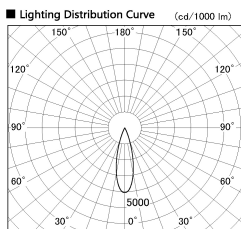

Item no. DD091-0830MB9035

Series Name: Φ 80 Series Lens Type, Antiglare

Installation	Recessed mount
Type	
Fixture wattage	7.4W
Beam angle	30 deg
Color Temp.	3500K
CRI	Ra>90
Luminous	561 lm
Body	Die-cast aluminum alloy
Body finish	N/A
Trim finish	Black
Reflector finish	Mirror
IP Rate	IP20
Light source	COB module
Input Voltage	AC220~240V
Dimming Type	Non-Dimmable
Certificate	CE, CCC
Cut Hole	80mm

Height (Weight)	
36.0W	162 (0.7kg)
28.5W	162 (0.7kg)
21.0W	122 (0.6kg)
14.2W	122 (0.6kg)
7.4W	102 (0.6kg)
5.0W	102 (0.4kg)