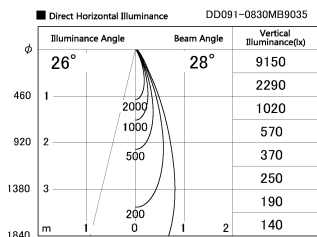

Item no. DD091-0830MB9035

Series Name: $\Phi 80$ Series Lens Type, Antiglare

Installation	Recessed mount
Type	$\Phi 80$ Series Lens Type, Antiglare
Fixture wattage	7.4W
Beam angle	30 deg
Color Temp.	3500K
CRI	Ra>90
Luminous	561 lm
Body	Die-cast aluminum alloy
Body finish	N/A
Trim finish	Black
Reflector finish	Mirror
IP Rate	IP20
Light source	COB module
Input Voltage	AC220~240V
Dimming Type	Non-Dimmable
Certificate	CE, CCC
Cut Hole	80mm

Height (Weight)	
36.0W	162 (0.7kg)
28.5W	162 (0.7kg)
21.0W	122 (0.6kg)
14.2W	122 (0.6kg)
7.4W	102 (0.6kg)
5.0W	102 (0.4kg)