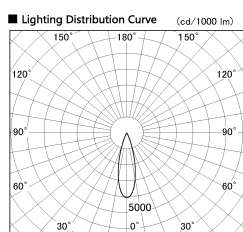

Item no. DD091-0830MB9035

Series Name: $\Phi 80$ Series Lens Type, Antiglare

Installation	Recessed mount
Type	$\Phi 80$ Series Lens Type, Antiglare
Fixture wattage	7.4W
Beam angle	30 deg
Color Temp.	3500K
CRI	Ra>90
Luminous	561 lm
Body	Die-cast aluminum alloy
Body finish	N/A
Trim finish	Black
Reflector finish	Mirror
IP Rate	IP20
Light source	COB module
Input Voltage	AC220~240V
Dimming Type	Non-Dimmable
Certificate	CE, CCC
Cut Hole	80mm

Height (Weight)	
36.0W	162 (0.7kg)
28.5W	162 (0.7kg)
21.0W	122 (0.6kg)
14.2W	122 (0.6kg)
7.4W	102 (0.6kg)
5.0W	102 (0.4kg)