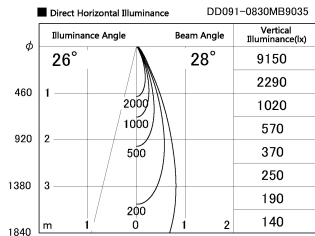

Item no. DD091-0830MB9035

Series Name: Φ 80 Series Lens Type, Antiglare

Installation	Recessed mount
Type	
Fixture wattage	7.4W
Beam angle	30 deg
Color Temp.	3500K
CRI	Ra>90
Luminous	561 lm
Body	Die-cast aluminum alloy
Body finish	N/A
Trim finish	Black
Reflector finish	Mirror
IP Rate	IP20
Light source	COB module
Input Voltage	AC220~240V
Dimming Type	Non-Dimmable
Certificate	CE, CCC
Cut Hole	80mm

Height (Weight)	
36.0W	162 (0.7kg)
28.5W	162 (0.7kg)
21.0W	122 (0.6kg)
14.2W	122 (0.6kg)
7.4W	102 (0.6kg)
5.0W	102 (0.4kg)