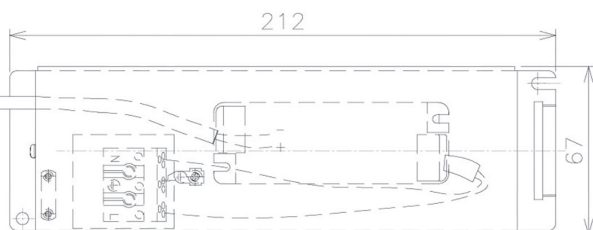

Item no. DD091-0830MB9035

Series Name: Φ 80 Series Lens Type, Antiglare

Installation	Recessed mount
Type	
Fixture wattage	7.4W
Beam angle	30 deg
Color Temp.	3500K
CRI	Ra>90
Luminous	561 lm
Body	Die-cast aluminum alloy
Body finish	N/A
Trim finish	Black
Reflector finish	Mirror
IP Rate	IP20
Light source	COB module
Input Voltage	AC220~240V
Dimming Type	Non-Dimmable
Certificate	CE, CCC
Cut Hole	80mm

Height (Weight)	
36.0W	162 (0.7kg)
28.5W	162 (0.7kg)
21.0W	122 (0.6kg)
14.2W	122 (0.6kg)
7.4W	102 (0.6kg)
5.0W	102 (0.4kg)