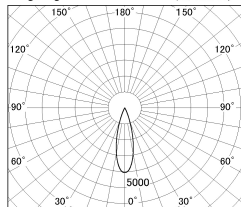

■ Lighting Distribution Curve (cd/1000 lm)