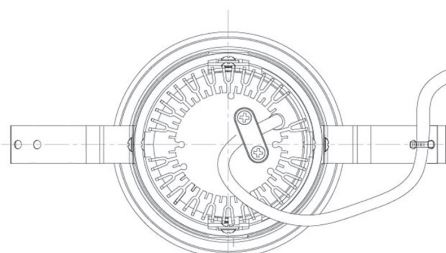

Item no. DD091-0830MB9040

Series Name: $\Phi 80$ Series Lens Type, Antiglare

■ Lighting Distribution Curve (cd/1000 lm)

Installation	Recessed mount
Type	
Fixture wattage	7.4W
Beam angle	30 deg
Color Temp.	4000K
CRI	Ra>90
Luminous	567 lm
Body	Die-cast aluminum alloy
Body finish	N/A
Trim finish	Black
Reflector finish	Mirror
IP Rate	IP20
Light source	COB module
Input Voltage	AC220~240V
Dimming Type	Non-Dimmable
Certificate	CE, CCC
Cut Hole	80mm

Height (Weight)	
36.0W	162 (0.7kg)
28.5W	162 (0.7kg)
21.0W	122 (0.6kg)
14.2W	122 (0.6kg)
7.4W	102 (0.6kg)
5.0W	102 (0.4kg)