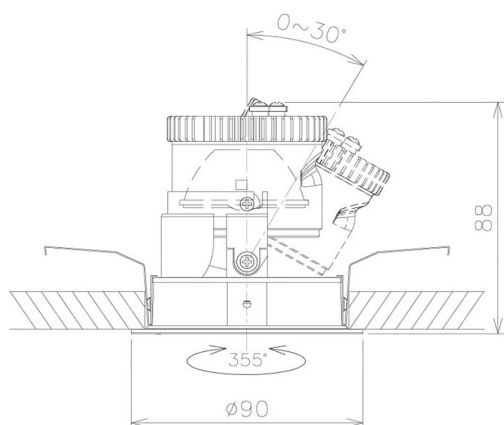

Item no. DD091-0830MB9040

Series Name: $\Phi 80$ Series Lens Type, Antiglare

| | |
|------------------|---------------------------------------|
| Installation | Recessed mount |
| Type | $\Phi 80$ Series Lens Type, Antiglare |
| Fixture wattage | 7.4W |
| Beam angle | 30 deg |
| Color Temp. | 4000K |
| CRI | Ra>90 |
| Luminous | 567 lm |
| Body | Die-cast aluminum alloy |
| Body finish | N/A |
| Trim finish | Black |
| Reflector finish | Mirror |
| IP Rate | IP20 |
| Light source | COB module |
| Input Voltage | AC220~240V |
| Dimming Type | Non-Dimmable |
| Certificate | CE, CCC |
| Cut Hole | 80mm |

| Height (Weight) | |
|-----------------|-------------|
| 36.0W | 162 (0.7kg) |
| 28.5W | 162 (0.7kg) |
| 21.0W | 122 (0.6kg) |
| 14.2W | 122 (0.6kg) |
| 7.4W | 102 (0.6kg) |
| 5.0W | 102 (0.4kg) |