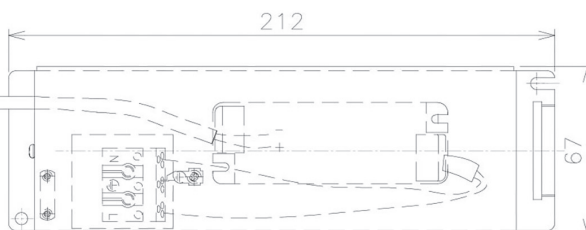

Item no. DD091-0830MB9040

Series Name: $\Phi 80$ Series Lens Type, Antiglare

Installation	Recessed mount
Type	
Fixture wattage	7.4W
Beam angle	30 deg
Color Temp.	4000K
CRI	Ra>90
Luminous	567 lm
Body	Die-cast aluminum alloy
Body finish	N/A
Trim finish	Black
Reflector finish	Mirror
IP Rate	IP20
Light source	COB module
Input Voltage	AC220~240V
Dimming Type	Non-Dimmable
Certificate	CE, CCC
Cut Hole	80mm

Height (Weight)	
36.0W	162 (0.7kg)
28.5W	162 (0.7kg)
21.0W	122 (0.6kg)
14.2W	122 (0.6kg)
7.4W	102 (0.6kg)
5.0W	102 (0.4kg)