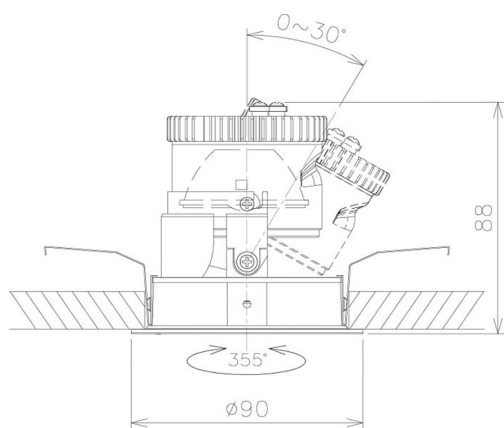

Item no. DD091-0830MB9040

Series Name: $\Phi 80$ Series Lens Type, Antiglare

Installation	Recessed mount
Type	
Fixture wattage	7.4W
Beam angle	30 deg
Color Temp.	4000K
CRI	Ra>90
Luminous	567 lm
Body	Die-cast aluminum alloy
Body finish	N/A
Trim finish	Black
Reflector finish	Mirror
IP Rate	IP20
Light source	COB module
Input Voltage	AC220~240V
Dimming Type	Non-Dimmable
Certificate	CE, CCC
Cut Hole	80mm

Height (Weight)	
36.0W	162 (0.7kg)
28.5W	162 (0.7kg)
21.0W	122 (0.6kg)
14.2W	122 (0.6kg)
7.4W	102 (0.6kg)
5.0W	102 (0.4kg)