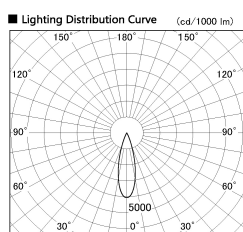

Item no. DD091-0830MB9040

Series Name: $\Phi 80$ Series Lens Type, Antiglare

| | |
|------------------|---------------------------------------|
| Installation | Recessed mount |
| Type | $\Phi 80$ Series Lens Type, Antiglare |
| Fixture wattage | 7.4W |
| Beam angle | 30 deg |
| Color Temp. | 4000K |
| CRI | Ra>90 |
| Luminous | 567 lm |
| Body | Die-cast aluminum alloy |
| Body finish | N/A |
| Trim finish | Black |
| Reflector finish | Mirror |
| IP Rate | IP20 |
| Light source | COB module |
| Input Voltage | AC220~240V |
| Dimming Type | Non-Dimmable |
| Certificate | CE, CCC |
| Cut Hole | 80mm |

| Height (Weight) | |
|-----------------|-------------|
| 36.0W | 162 (0.7kg) |
| 28.5W | 162 (0.7kg) |
| 21.0W | 122 (0.6kg) |
| 14.2W | 122 (0.6kg) |
| 7.4W | 102 (0.6kg) |
| 5.0W | 102 (0.4kg) |