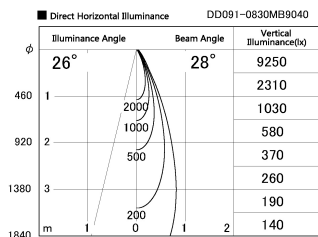

Item no. DD091-0830MB9040

Series Name: $\Phi 80$ Series Lens Type, Antiglare

| | |
|------------------|---------------------------------------|
| Installation | Recessed mount |
| Type | $\Phi 80$ Series Lens Type, Antiglare |
| Fixture wattage | 7.4W |
| Beam angle | 30 deg |
| Color Temp. | 4000K |
| CRI | Ra>90 |
| Luminous | 567 lm |
| Body | Die-cast aluminum alloy |
| Body finish | N/A |
| Trim finish | Black |
| Reflector finish | Mirror |
| IP Rate | IP20 |
| Light source | COB module |
| Input Voltage | AC220~240V |
| Dimming Type | Non-Dimmable |
| Certificate | CE, CCC |
| Cut Hole | 80mm |

| Height (Weight) | |
|-----------------|-------------|
| 36.0W | 162 (0.7kg) |
| 28.5W | 162 (0.7kg) |
| 21.0W | 122 (0.6kg) |
| 14.2W | 122 (0.6kg) |
| 7.4W | 102 (0.6kg) |
| 5.0W | 102 (0.4kg) |