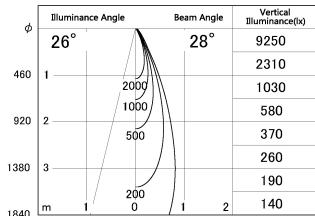

Item no. DD091-0830MB9040

Series Name: $\Phi 80$ Series Lens Type, Antiglare

■ Lighting Distribution Curve (cd/1000 lm)

Installation	Recessed mount
Type	
Fixture wattage	7.4W
Beam angle	30 deg
Color Temp.	4000K
CRI	Ra>90
Luminous	567 lm
Body	Die-cast aluminum alloy
Body finish	N/A
Trim finish	Black
Reflector finish	Mirror
IP Rate	IP20
Light source	COB module
Input Voltage	AC220~240V
Dimming Type	Non-Dimmable
Certificate	CE, CCC
Cut Hole	80mm

Height (Weight)	
36.0W	162 (0.7kg)
28.5W	162 (0.7kg)
21.0W	122 (0.6kg)
14.2W	122 (0.6kg)
7.4W	102 (0.6kg)
5.0W	102 (0.4kg)