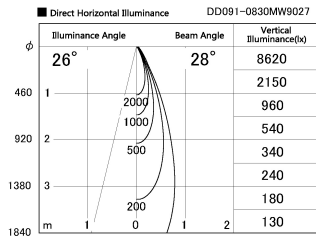

Item no. DD091-0830MW9027

Series Name: $\Phi 80$ Series Lens Type, Antiglare

Installation	Recessed mount
Type	$\Phi 80$ Series Lens Type, Antiglare
Fixture wattage	7.4W
Beam angle	30 deg
Color Temp.	2700K
CRI	Ra>90
Luminous	528 lm
Body	Die-cast aluminum alloy
Body finish	N/A
Trim finish	White
Reflector finish	Mirror
IP Rate	IP20
Light source	COB module
Input Voltage	AC220~240V
Dimming Type	Non-Dimmable
Certificate	CE, CCC
Cut Hole	80mm

Height (Weight)	
36.0W	162 (0.7kg)
28.5W	162 (0.7kg)
21.0W	122 (0.6kg)
14.2W	122 (0.6kg)
7.4W	102 (0.6kg)
5.0W	102 (0.4kg)