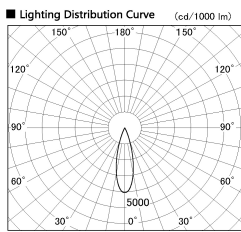

Item no. DD091-0830MW9027

Series Name: $\Phi 80$ Series Lens Type, Antiglare

Installation	Recessed mount
Type	$\Phi 80$ Series Lens Type, Antiglare
Fixture wattage	7.4W
Beam angle	30 deg
Color Temp.	2700K
CRI	Ra>90
Luminous	528 lm
Body	Die-cast aluminum alloy
Body finish	N/A
Trim finish	White
Reflector finish	Mirror
IP Rate	IP20
Light source	COB module
Input Voltage	AC220~240V
Dimming Type	Non-Dimmable
Certificate	CE, CCC
Cut Hole	80mm

Height (Weight)	
36.0W	162 (0.7kg)
28.5W	162 (0.7kg)
21.0W	122 (0.6kg)
14.2W	122 (0.6kg)
7.4W	102 (0.6kg)
5.0W	102 (0.4kg)