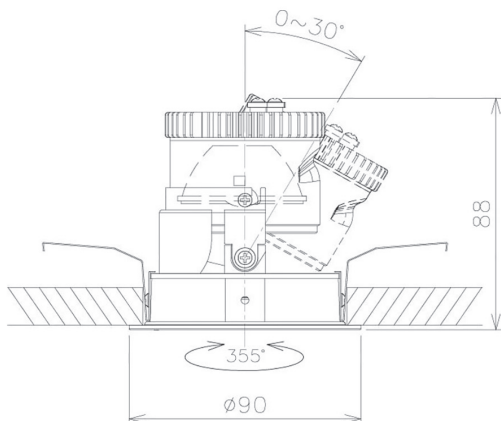

Item no. DD091-0830MW9027

Series Name: $\Phi 80$ Series Lens Type, Antiglare

Installation	Recessed mount
Type	$\Phi 80$ Series Lens Type, Antiglare
Fixture wattage	7.4W
Beam angle	30 deg
Color Temp.	2700K
CRI	Ra>90
Luminous	528 lm
Body	Die-cast aluminum alloy
Body finish	N/A
Trim finish	White
Reflector finish	Mirror
IP Rate	IP20
Light source	COB module
Input Voltage	AC220~240V
Dimming Type	Non-Dimmable
Certificate	CE, CCC
Cut Hole	80mm

Height (Weight)	
36.0W	162 (0.7kg)
28.5W	162 (0.7kg)
21.0W	122 (0.6kg)
14.2W	122 (0.6kg)
7.4W	102 (0.6kg)
5.0W	102 (0.4kg)