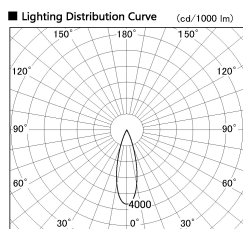

Item no. DD091-1430MW9040

Series Name: $\Phi 80$ Series Lens Type, Antiglare

Installation	Recessed mount
Type	
Fixture wattage	14.2W
Beam angle	30 deg
Color Temp.	4000K
CRI	Ra>90
Luminous	892 lm
Body	Die-cast aluminum alloy
Body finish	N/A
Trim finish	White
Reflector finish	Mirror
IP Rate	IP20
Light source	COB module
Input Voltage	AC220~240V
Dimming Type	Non-Dimmable
Certificate	CE, CCC
Cut Hole	80mm

Height (Weight)	
36.0W	162 (0.7kg)
28.5W	162 (0.7kg)
21.0W	122 (0.6kg)
14.2W	122 (0.6kg)
7.4W	102 (0.6kg)
5.0W	102 (0.4kg)