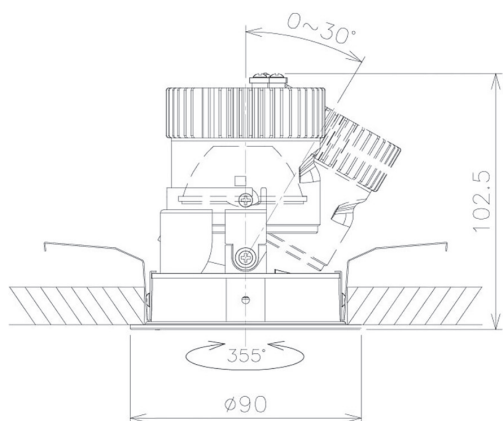

Item no. DD091-1430MW9040

Series Name: $\Phi 80$ Series Lens Type, Antiglare

Installation	Recessed mount
Type	$\Phi 80$ Series Lens Type, Antiglare
Fixture wattage	14.2W
Beam angle	30 deg
Color Temp.	4000K
CRI	Ra>90
Luminous	892 lm
Body	Die-cast aluminum alloy
Body finish	N/A
Trim finish	White
Reflector finish	Mirror
IP Rate	IP20
Light source	COB module
Input Voltage	AC220~240V
Dimming Type	Non-Dimmable
Certificate	CE, CCC
Cut Hole	80mm

Height (Weight)	
36.0W	162 (0.7kg)
28.5W	162 (0.7kg)
21.0W	122 (0.6kg)
14.2W	122 (0.6kg)
7.4W	102 (0.6kg)
5.0W	102 (0.4kg)