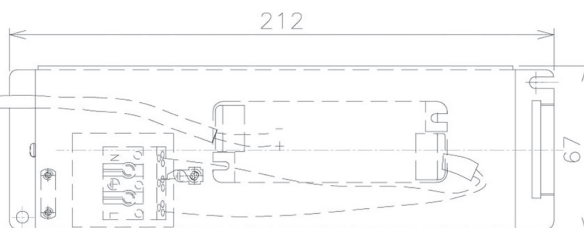

Item no. DD091-1430MW9040

Series Name: $\Phi 80$ Series Lens Type, Antiglare

Installation	Recessed mount
Type	
Fixture wattage	14.2W
Beam angle	30 deg
Color Temp.	4000K
CRI	Ra>90
Luminous	892 lm
Body	Die-cast aluminum alloy
Body finish	N/A
Trim finish	White
Reflector finish	Mirror
IP Rate	IP20
Light source	COB module
Input Voltage	AC220~240V
Dimming Type	Non-Dimmable
Certificate	CE, CCC
Cut Hole	80mm

Height (Weight)	
36.0W	162 (0.7kg)
28.5W	162 (0.7kg)
21.0W	122 (0.6kg)
14.2W	122 (0.6kg)
7.4W	102 (0.6kg)
5.0W	102 (0.4kg)