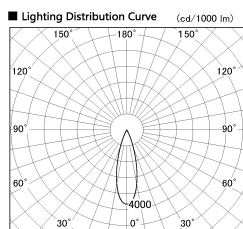

Item no. DD091-1430MW9040

Series Name: $\Phi 80$ Series Lens Type, Antiglare

Installation	Recessed mount
Type	$\Phi 80$ Series Lens Type, Antiglare
Fixture wattage	14.2W
Beam angle	30 deg
Color Temp.	4000K
CRI	Ra>90
Luminous	892 lm
Body	Die-cast aluminum alloy
Body finish	N/A
Trim finish	White
Reflector finish	Mirror
IP Rate	IP20
Light source	COB module
Input Voltage	AC220~240V
Dimming Type	Non-Dimmable
Certificate	CE, CCC
Cut Hole	80mm

Height (Weight)	
36.0W	162 (0.7kg)
28.5W	162 (0.7kg)
21.0W	122 (0.6kg)
14.2W	122 (0.6kg)
7.4W	102 (0.6kg)
5.0W	102 (0.4kg)