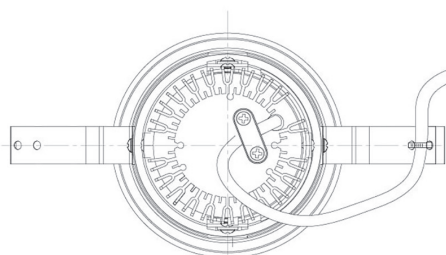

Item no. DD091-1430MW9040

Series Name: $\Phi 80$ Series Lens Type, Antiglare

Installation	Recessed mount
Type	
Fixture wattage	14.2W
Beam angle	30 deg
Color Temp.	4000K
CRI	Ra>90
Luminous	892 lm
Body	Die-cast aluminum alloy
Body finish	N/A
Trim finish	White
Reflector finish	Mirror
IP Rate	IP20
Light source	COB module
Input Voltage	AC220~240V
Dimming Type	Non-Dimmable
Certificate	CE, CCC
Cut Hole	80mm

Height (Weight)	
36.0W	162 (0.7kg)
28.5W	162 (0.7kg)
21.0W	122 (0.6kg)
14.2W	122 (0.6kg)
7.4W	102 (0.6kg)
5.0W	102 (0.4kg)