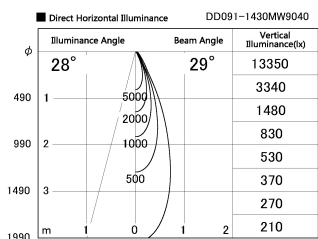

Item no. DD091-1430MW9040

Series Name: $\Phi 80$ Series Lens Type, Antiglare

Installation	Recessed mount
Type	$\Phi 80$ Series Lens Type, Antiglare
Fixture wattage	14.2W
Beam angle	30 deg
Color Temp.	4000K
CRI	Ra>90
Luminous	892 lm
Body	Die-cast aluminum alloy
Body finish	N/A
Trim finish	White
Reflector finish	Mirror
IP Rate	IP20
Light source	COB module
Input Voltage	AC220~240V
Dimming Type	Non-Dimmable
Certificate	CE, CCC
Cut Hole	80mm

Height (Weight)	
36.0W	162 (0.7kg)
28.5W	162 (0.7kg)
21.0W	122 (0.6kg)
14.2W	122 (0.6kg)
7.4W	102 (0.6kg)
5.0W	102 (0.4kg)