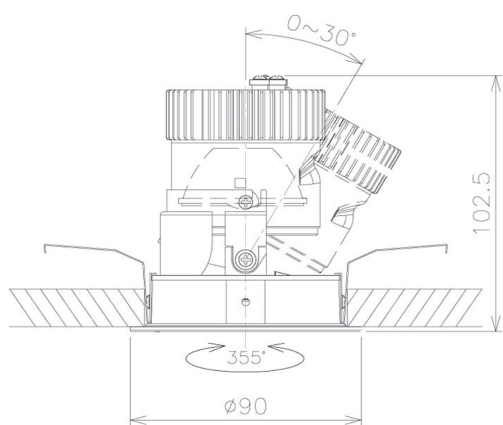

Item no. DD091-1430MW9040

Series Name: $\Phi 80$ Series Lens Type, Antiglare

Installation	Recessed mount
Type	
Fixture wattage	14.2W
Beam angle	30 deg
Color Temp.	4000K
CRI	Ra>90
Luminous	892 lm
Body	Die-cast aluminum alloy
Body finish	N/A
Trim finish	White
Reflector finish	Mirror
IP Rate	IP20
Light source	COB module
Input Voltage	AC220~240V
Dimming Type	Non-Dimmable
Certificate	CE, CCC
Cut Hole	80mm

Height (Weight)	
36.0W	162 (0.7kg)
28.5W	162 (0.7kg)
21.0W	122 (0.6kg)
14.2W	122 (0.6kg)
7.4W	102 (0.6kg)
5.0W	102 (0.4kg)