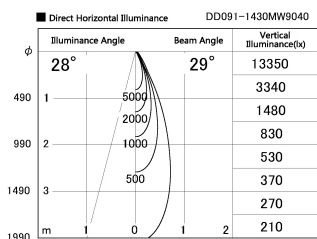

Item no. DD091-1430MW9040

Series Name: $\Phi 80$ Series Lens Type, Antiglare

Installation	Recessed mount
Type	
Fixture wattage	14.2W
Beam angle	30 deg
Color Temp.	4000K
CRI	Ra>90
Luminous	892 lm
Body	Die-cast aluminum alloy
Body finish	N/A
Trim finish	White
Reflector finish	Mirror
IP Rate	IP20
Light source	COB module
Input Voltage	AC220~240V
Dimming Type	Non-Dimmable
Certificate	CE, CCC
Cut Hole	80mm

Height (Weight)	
36.0W	162 (0.7kg)
28.5W	162 (0.7kg)
21.0W	122 (0.6kg)
14.2W	122 (0.6kg)
7.4W	102 (0.6kg)
5.0W	102 (0.4kg)