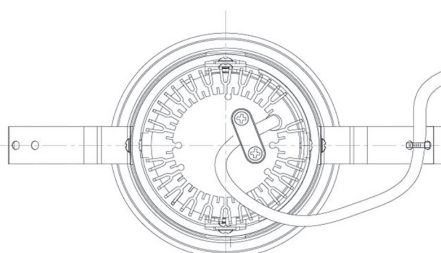

Item no. DD091-1420MB9027

Series Name: $\Phi 80$ Series Lens Type, Antiglare

Installation	Recessed mount
Type	
Fixture wattage	14.2W
Beam angle	15 deg
Color Temp.	2700K
CRI	Ra>90
Luminous	785 lm
Body	Die-cast aluminum alloy
Body finish	N/A
Trim finish	Black
Reflector finish	Mirror
IP Rate	IP20
Light source	COB module
Input Voltage	AC220~240V
Dimming Type	Non-Dimmable
Certificate	CE, CCC
Cut Hole	80mm

Height (Weight)	
36.0W	162 (0.7kg)
28.5W	162 (0.7kg)
21.0W	122 (0.6kg)
14.2W	122 (0.6kg)
7.4W	102 (0.6kg)
5.0W	102 (0.4kg)