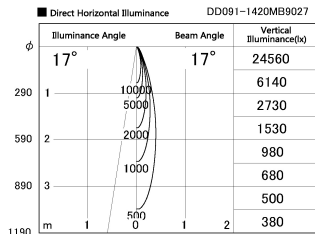

Item no. DD091-1420MB9027

Series Name: $\Phi 80$ Series Lens Type, Antiglare

Installation	Recessed mount
Type	$\Phi 80$ Series Lens Type, Antiglare
Fixture wattage	14.2W
Beam angle	15 deg
Color Temp.	2700K
CRI	Ra>90
Luminous	785 lm
Body	Die-cast aluminum alloy
Body finish	N/A
Trim finish	Black
Reflector finish	Mirror
IP Rate	IP20
Light source	COB module
Input Voltage	AC220~240V
Dimming Type	Non-Dimmable
Certificate	CE, CCC
Cut Hole	80mm

Height (Weight)	
36.0W	162 (0.7kg)
28.5W	162 (0.7kg)
21.0W	122 (0.6kg)
14.2W	122 (0.6kg)
7.4W	102 (0.6kg)
5.0W	102 (0.4kg)