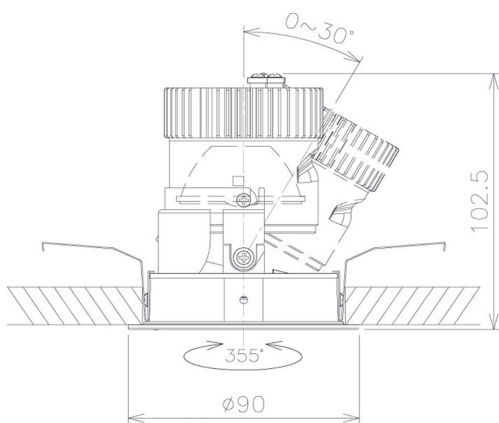

Item no. DD091-1420MB9027

Series Name: $\Phi 80$ Series Lens Type, Antiglare

Installation	Recessed mount
Type	
Fixture wattage	14.2W
Beam angle	15 deg
Color Temp.	2700K
CRI	Ra>90
Luminous	785 lm
Body	Die-cast aluminum alloy
Body finish	N/A
Trim finish	Black
Reflector finish	Mirror
IP Rate	IP20
Light source	COB module
Input Voltage	AC220~240V
Dimming Type	Non-Dimmable
Certificate	CE, CCC
Cut Hole	80mm

Height (Weight)	
36.0W	162 (0.7kg)
28.5W	162 (0.7kg)
21.0W	122 (0.6kg)
14.2W	122 (0.6kg)
7.4W	102 (0.6kg)
5.0W	102 (0.4kg)