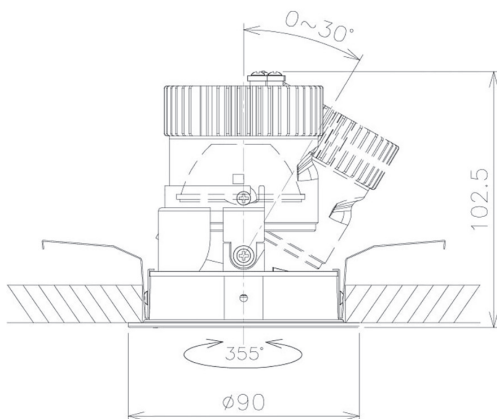

Item no. DD091-1420MB9027

Series Name: $\Phi 80$ Series Lens Type, Antiglare

Installation	Recessed mount
Type	$\Phi 80$ Series Lens Type, Antiglare
Fixture wattage	14.2W
Beam angle	15 deg
Color Temp.	2700K
CRI	Ra>90
Luminous	785 lm
Body	Die-cast aluminum alloy
Body finish	N/A
Trim finish	Black
Reflector finish	Mirror
IP Rate	IP20
Light source	COB module
Input Voltage	AC220~240V
Dimming Type	Non-Dimmable
Certificate	CE, CCC
Cut Hole	80mm

Height (Weight)	
36.0W	162 (0.7kg)
28.5W	162 (0.7kg)
21.0W	122 (0.6kg)
14.2W	122 (0.6kg)
7.4W	102 (0.6kg)
5.0W	102 (0.4kg)