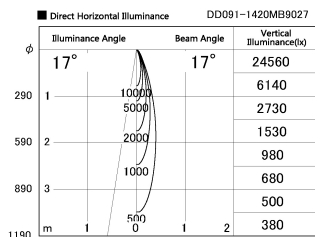

Item no. DD091-1420MB9027

Series Name: $\Phi 80$ Series Lens Type, Antiglare

Installation	Recessed mount
Type	
Fixture wattage	14.2W
Beam angle	15 deg
Color Temp.	2700K
CRI	Ra>90
Luminous	785 lm
Body	Die-cast aluminum alloy
Body finish	N/A
Trim finish	Black
Reflector finish	Mirror
IP Rate	IP20
Light source	COB module
Input Voltage	AC220~240V
Dimming Type	Non-Dimmable
Certificate	CE, CCC
Cut Hole	80mm

Height (Weight)	
36.0W	162 (0.7kg)
28.5W	162 (0.7kg)
21.0W	122 (0.6kg)
14.2W	122 (0.6kg)
7.4W	102 (0.6kg)
5.0W	102 (0.4kg)