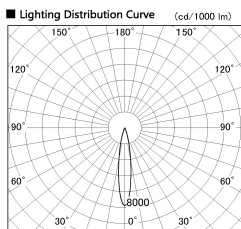

Item no. DD091-1420MB9027

Series Name: $\Phi 80$ Series Lens Type, Antiglare

Installation	Recessed mount
Type	
Fixture wattage	14.2W
Beam angle	15 deg
Color Temp.	2700K
CRI	Ra>90
Luminous	785 lm
Body	Die-cast aluminum alloy
Body finish	N/A
Trim finish	Black
Reflector finish	Mirror
IP Rate	IP20
Light source	COB module
Input Voltage	AC220~240V
Dimming Type	Non-Dimmable
Certificate	CE, CCC
Cut Hole	80mm

Height (Weight)	
36.0W	162 (0.7kg)
28.5W	162 (0.7kg)
21.0W	122 (0.6kg)
14.2W	122 (0.6kg)
7.4W	102 (0.6kg)
5.0W	102 (0.4kg)