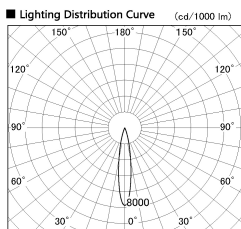

Item no. DD091-1420MB9027

Series Name: $\Phi 80$ Series Lens Type, Antiglare

Installation	Recessed mount
Type	$\Phi 80$ Series Lens Type, Antiglare
Fixture wattage	14.2W
Beam angle	15 deg
Color Temp.	2700K
CRI	Ra>90
Luminous	785 lm
Body	Die-cast aluminum alloy
Body finish	N/A
Trim finish	Black
Reflector finish	Mirror
IP Rate	IP20
Light source	COB module
Input Voltage	AC220~240V
Dimming Type	Non-Dimmable
Certificate	CE, CCC
Cut Hole	80mm

Height (Weight)	
36.0W	162 (0.7kg)
28.5W	162 (0.7kg)
21.0W	122 (0.6kg)
14.2W	122 (0.6kg)
7.4W	102 (0.6kg)
5.0W	102 (0.4kg)