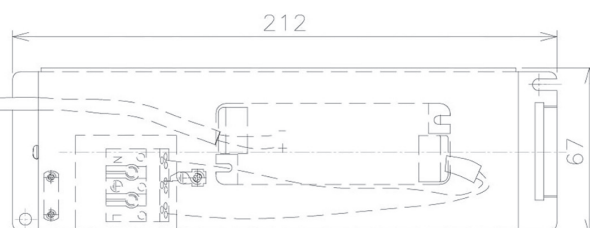

Item no. DD091-1420MB9027

Series Name: $\Phi 80$ Series Lens Type, Antiglare

Installation	Recessed mount
Type	
Fixture wattage	14.2W
Beam angle	15 deg
Color Temp.	2700K
CRI	Ra>90
Luminous	785 lm
Body	Die-cast aluminum alloy
Body finish	N/A
Trim finish	Black
Reflector finish	Mirror
IP Rate	IP20
Light source	COB module
Input Voltage	AC220~240V
Dimming Type	Non-Dimmable
Certificate	CE, CCC
Cut Hole	80mm

Height (Weight)	
36.0W	162 (0.7kg)
28.5W	162 (0.7kg)
21.0W	122 (0.6kg)
14.2W	122 (0.6kg)
7.4W	102 (0.6kg)
5.0W	102 (0.4kg)