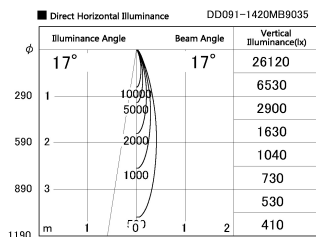

Item no. DD091-1420MB9035

Series Name: $\Phi 80$ Series Lens Type, Antiglare

Installation	Recessed mount
Type	$\Phi 80$ Series Lens Type, Antiglare
Fixture wattage	14.2W
Beam angle	15 deg
Color Temp.	3500K
CRI	Ra>90
Luminous	835 lm
Body	Die-cast aluminum alloy
Body finish	N/A
Trim finish	Black
Reflector finish	Mirror
IP Rate	IP20
Light source	COB module
Input Voltage	AC220~240V
Dimming Type	Non-Dimmable
Certificate	CE, CCC
Cut Hole	80mm

Height (Weight)	
36.0W	162 (0.7kg)
28.5W	162 (0.7kg)
21.0W	122 (0.6kg)
14.2W	122 (0.6kg)
7.4W	102 (0.6kg)
5.0W	102 (0.4kg)