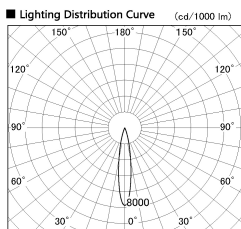

Item no. DD091-1420MB9035

Series Name: $\Phi 80$ Series Lens Type, Antiglare

Installation	Recessed mount
Type	$\Phi 80$ Series Lens Type, Antiglare
Fixture wattage	14.2W
Beam angle	15 deg
Color Temp.	3500K
CRI	Ra>90
Luminous	835 lm
Body	Die-cast aluminum alloy
Body finish	N/A
Trim finish	Black
Reflector finish	Mirror
IP Rate	IP20
Light source	COB module
Input Voltage	AC220~240V
Dimming Type	Non-Dimmable
Certificate	CE, CCC
Cut Hole	80mm

Height (Weight)	
36.0W	162 (0.7kg)
28.5W	162 (0.7kg)
21.0W	122 (0.6kg)
14.2W	122 (0.6kg)
7.4W	102 (0.6kg)
5.0W	102 (0.4kg)