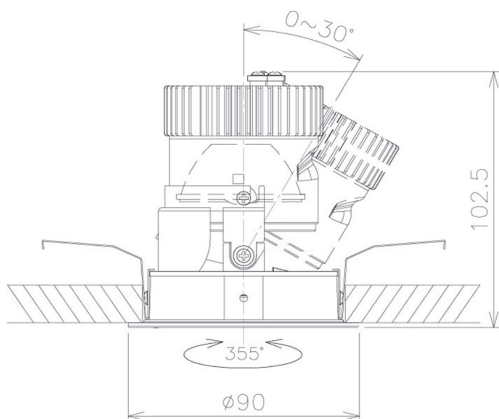

Item no. DD091-1420MB9035

Series Name: $\Phi 80$ Series Lens Type, Antiglare

Installation	Recessed mount
Type	$\Phi 80$ Series Lens Type, Antiglare
Fixture wattage	14.2W
Beam angle	15 deg
Color Temp.	3500K
CRI	Ra>90
Luminous	835 lm
Body	Die-cast aluminum alloy
Body finish	N/A
Trim finish	Black
Reflector finish	Mirror
IP Rate	IP20
Light source	COB module
Input Voltage	AC220~240V
Dimming Type	Non-Dimmable
Certificate	CE, CCC
Cut Hole	80mm

Height (Weight)	
36.0W	162 (0.7kg)
28.5W	162 (0.7kg)
21.0W	122 (0.6kg)
14.2W	122 (0.6kg)
7.4W	102 (0.6kg)
5.0W	102 (0.4kg)