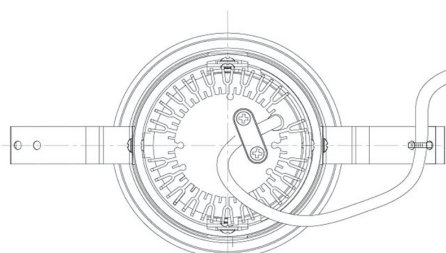

Item no. DD091-1420MW9027

Series Name: $\Phi 80$ Series Lens Type, Antiglare

Installation	Recessed mount
Type	
Fixture wattage	14.2W
Beam angle	15 deg
Color Temp.	2700K
CRI	Ra>90
Luminous	785 lm
Body	Die-cast aluminum alloy
Body finish	N/A
Trim finish	White
Reflector finish	Mirror
IP Rate	IP20
Light source	COB module
Input Voltage	AC220~240V
Dimming Type	Non-Dimmable
Certificate	CE, CCC
Cut Hole	80mm

Height (Weight)	
36.0W	162 (0.7kg)
28.5W	162 (0.7kg)
21.0W	122 (0.6kg)
14.2W	122 (0.6kg)
7.4W	102 (0.6kg)
5.0W	102 (0.4kg)