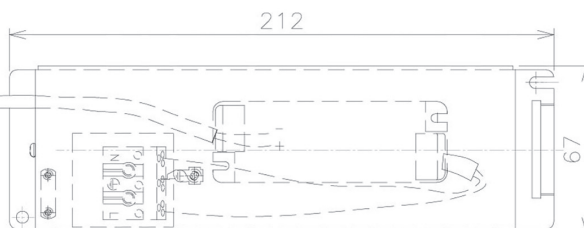

Item no. DD091-1420MW9027

Series Name: $\Phi 80$ Series Lens Type, Antiglare

Installation	Recessed mount
Type	
Fixture wattage	14.2W
Beam angle	15 deg
Color Temp.	2700K
CRI	Ra>90
Luminous	785 lm
Body	Die-cast aluminum alloy
Body finish	N/A
Trim finish	White
Reflector finish	Mirror
IP Rate	IP20
Light source	COB module
Input Voltage	AC220~240V
Dimming Type	Non-Dimmable
Certificate	CE, CCC
Cut Hole	80mm

Height (Weight)	
36.0W	162 (0.7kg)
28.5W	162 (0.7kg)
21.0W	122 (0.6kg)
14.2W	122 (0.6kg)
7.4W	102 (0.6kg)
5.0W	102 (0.4kg)