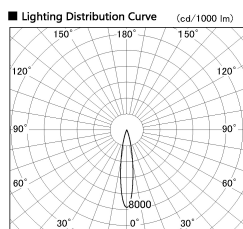

Item no. DD091-1420MW9027

Series Name: $\Phi 80$ Series Lens Type, Antiglare

Installation	Recessed mount
Type	
Fixture wattage	14.2W
Beam angle	15 deg
Color Temp.	2700K
CRI	Ra>90
Luminous	785 lm
Body	Die-cast aluminum alloy
Body finish	N/A
Trim finish	White
Reflector finish	Mirror
IP Rate	IP20
Light source	COB module
Input Voltage	AC220~240V
Dimming Type	Non-Dimmable
Certificate	CE, CCC
Cut Hole	80mm

Height (Weight)	
36.0W	162 (0.7kg)
28.5W	162 (0.7kg)
21.0W	122 (0.6kg)
14.2W	122 (0.6kg)
7.4W	102 (0.6kg)
5.0W	102 (0.4kg)