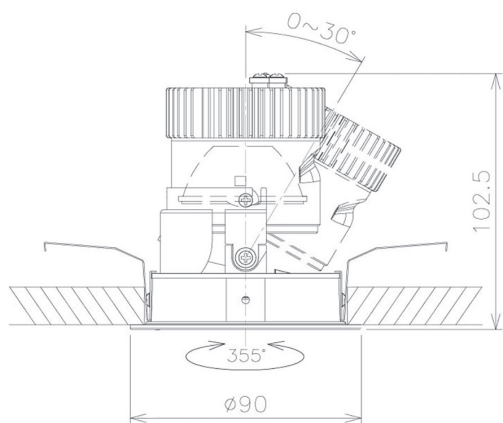

Item no. DD091-1420MW9027

Series Name: $\Phi 80$ Series Lens Type, Antiglare

Installation	Recessed mount
Type	
Fixture wattage	14.2W
Beam angle	15 deg
Color Temp.	2700K
CRI	Ra>90
Luminous	785 lm
Body	Die-cast aluminum alloy
Body finish	N/A
Trim finish	White
Reflector finish	Mirror
IP Rate	IP20
Light source	COB module
Input Voltage	AC220~240V
Dimming Type	Non-Dimmable
Certificate	CE, CCC
Cut Hole	80mm

Height (Weight)	
36.0W	162 (0.7kg)
28.5W	162 (0.7kg)
21.0W	122 (0.6kg)
14.2W	122 (0.6kg)
7.4W	102 (0.6kg)
5.0W	102 (0.4kg)