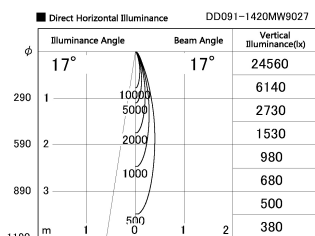

Item no. DD091-1420MW9027

Series Name: $\Phi 80$ Series Lens Type, Antiglare

Installation	Recessed mount
Type	
Fixture wattage	14.2W
Beam angle	15 deg
Color Temp.	2700K
CRI	Ra>90
Luminous	785 lm
Body	Die-cast aluminum alloy
Body finish	N/A
Trim finish	White
Reflector finish	Mirror
IP Rate	IP20
Light source	COB module
Input Voltage	AC220~240V
Dimming Type	Non-Dimmable
Certificate	CE, CCC
Cut Hole	80mm

Height (Weight)	
36.0W	162 (0.7kg)
28.5W	162 (0.7kg)
21.0W	122 (0.6kg)
14.2W	122 (0.6kg)
7.4W	102 (0.6kg)
5.0W	102 (0.4kg)