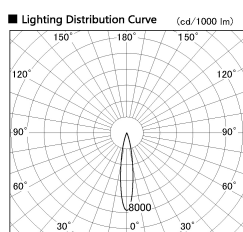

Item no. DD091-1420MW9030

Series Name: $\Phi 80$ Series Lens Type, Antiglare

Installation	Recessed mount
Type	$\Phi 80$ Series Lens Type, Antiglare
Fixture wattage	14.2W
Beam angle	15 deg
Color Temp.	3000K
CRI	Ra>90
Luminous	818 lm
Body	Die-cast aluminum alloy
Body finish	N/A
Trim finish	White
Reflector finish	Mirror
IP Rate	IP20
Light source	COB module
Input Voltage	AC220~240V
Dimming Type	Non-Dimmable
Certificate	CE, CCC
Cut Hole	80mm

Height (Weight)	
36.0W	162 (0.7kg)
28.5W	162 (0.7kg)
21.0W	122 (0.6kg)
14.2W	122 (0.6kg)
7.4W	102 (0.6kg)
5.0W	102 (0.4kg)