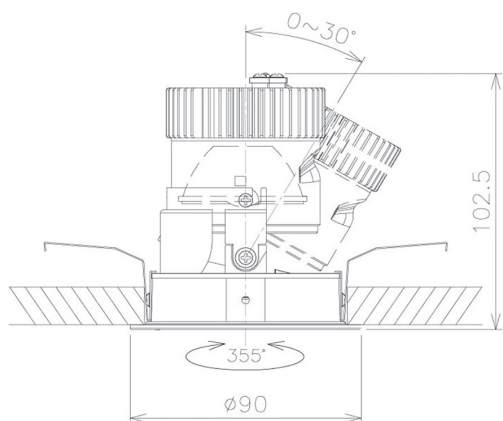

Item no. DD091-1420MW9030

Series Name: $\Phi 80$ Series Lens Type, Antiglare

Installation	Recessed mount
Type	$\Phi 80$ Series Lens Type, Antiglare
Fixture wattage	14.2W
Beam angle	15 deg
Color Temp.	3000K
CRI	Ra>90
Luminous	818 lm
Body	Die-cast aluminum alloy
Body finish	N/A
Trim finish	White
Reflector finish	Mirror
IP Rate	IP20
Light source	COB module
Input Voltage	AC220~240V
Dimming Type	Non-Dimmable
Certificate	CE, CCC
Cut Hole	80mm

Height (Weight)	
36.0W	162 (0.7kg)
28.5W	162 (0.7kg)
21.0W	122 (0.6kg)
14.2W	122 (0.6kg)
7.4W	102 (0.6kg)
5.0W	102 (0.4kg)