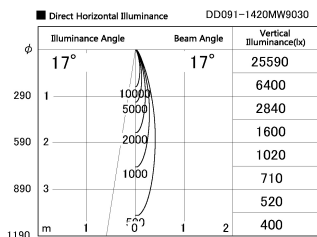

Item no. DD091-1420MW9030

Series Name: $\Phi 80$ Series Lens Type, Antiglare

Installation	Recessed mount
Type	$\Phi 80$ Series Lens Type, Antiglare
Fixture wattage	14.2W
Beam angle	15 deg
Color Temp.	3000K
CRI	Ra>90
Luminous	818 lm
Body	Die-cast aluminum alloy
Body finish	N/A
Trim finish	White
Reflector finish	Mirror
IP Rate	IP20
Light source	COB module
Input Voltage	AC220~240V
Dimming Type	Non-Dimmable
Certificate	CE, CCC
Cut Hole	80mm

Height (Weight)	
36.0W	162 (0.7kg)
28.5W	162 (0.7kg)
21.0W	122 (0.6kg)
14.2W	122 (0.6kg)
7.4W	102 (0.6kg)
5.0W	102 (0.4kg)