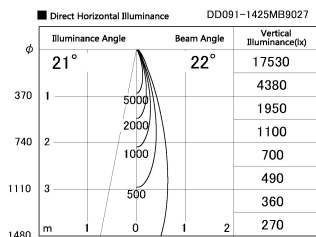

Item no. DD091-1425MB9027

Series Name:  $\Phi 80$  Series Lens Type, Antiglare

Installation	Recessed mount
Type	
Fixture wattage	14.2W
Beam angle	20 deg
Color Temp.	2700K
CRI	Ra>90
Luminous	762 lm
Body	Die-cast aluminum alloy
Body finish	N/A
Trim finish	Black
Reflector finish	Mirror
IP Rate	IP20
Light source	COB module
Input Voltage	AC220~240V
Dimming Type	Non-Dimmable
Certificate	CE, CCC
Cut Hole	80mm

Height (Weight)	
36.0W	162 (0.7kg)
28.5W	162 (0.7kg)
21.0W	122 (0.6kg)
14.2W	122 (0.6kg)
7.4W	102 (0.6kg)
5.0W	102 (0.4kg)