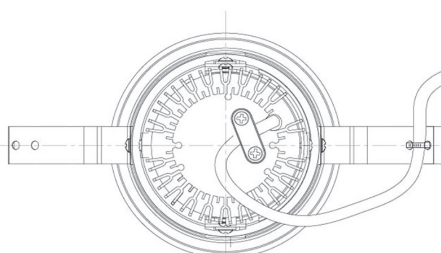

Item no. DD091-1425MB9027

Series Name:  $\Phi 80$  Series Lens Type, Antiglare

|                  |                         |
|------------------|-------------------------|
| Installation     | Recessed mount          |
| Type             |                         |
| Fixture wattage  | 14.2W                   |
| Beam angle       | 20 deg                  |
| Color Temp.      | 2700K                   |
| CRI              | Ra>90                   |
| Luminous         | 762 lm                  |
| Body             | Die-cast aluminum alloy |
| Body finish      | N/A                     |
| Trim finish      | Black                   |
| Reflector finish | Mirror                  |
| IP Rate          | IP20                    |
| Light source     | COB module              |
| Input Voltage    | AC220~240V              |
| Dimming Type     | Non-Dimmable            |
| Certificate      | CE, CCC                 |
| Cut Hole         | 80mm                    |

| Height (Weight) |             |
|-----------------|-------------|
| 36.0W           | 162 (0.7kg) |
| 28.5W           | 162 (0.7kg) |
| 21.0W           | 122 (0.6kg) |
| 14.2W           | 122 (0.6kg) |
| 7.4W            | 102 (0.6kg) |
| 5.0W            | 102 (0.4kg) |