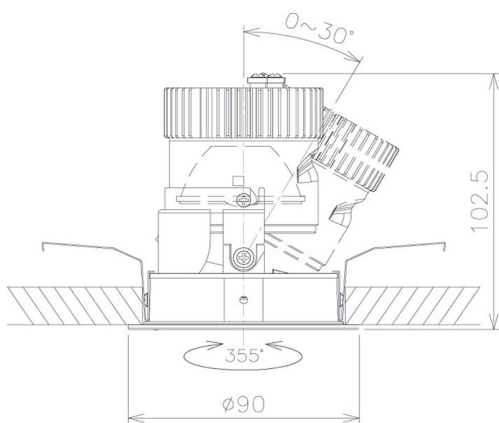

Item no. DD091-1425MB9027

Series Name:  $\Phi 80$  Series Lens Type, Antiglare

Installation	Recessed mount
Type	
Fixture wattage	14.2W
Beam angle	20 deg
Color Temp.	2700K
CRI	Ra>90
Luminous	762 lm
Body	Die-cast aluminum alloy
Body finish	N/A
Trim finish	Black
Reflector finish	Mirror
IP Rate	IP20
Light source	COB module
Input Voltage	AC220~240V
Dimming Type	Non-Dimmable
Certificate	CE, CCC
Cut Hole	80mm

Height (Weight)	
36.0W	162 (0.7kg)
28.5W	162 (0.7kg)
21.0W	122 (0.6kg)
14.2W	122 (0.6kg)
7.4W	102 (0.6kg)
5.0W	102 (0.4kg)