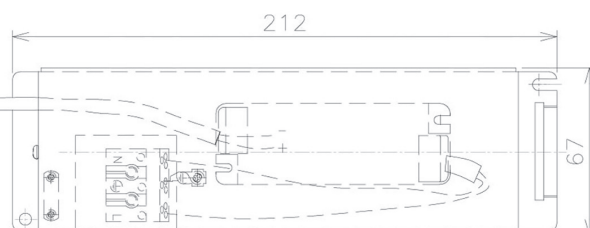

Item no. DD091-1425MB9027

Series Name:  $\Phi 80$  Series Lens Type, Antiglare

|                  |                         |
|------------------|-------------------------|
| Installation     | Recessed mount          |
| Type             |                         |
| Fixture wattage  | 14.2W                   |
| Beam angle       | 20 deg                  |
| Color Temp.      | 2700K                   |
| CRI              | Ra>90                   |
| Luminous         | 762 lm                  |
| Body             | Die-cast aluminum alloy |
| Body finish      | N/A                     |
| Trim finish      | Black                   |
| Reflector finish | Mirror                  |
| IP Rate          | IP20                    |
| Light source     | COB module              |
| Input Voltage    | AC220~240V              |
| Dimming Type     | Non-Dimmable            |
| Certificate      | CE, CCC                 |
| Cut Hole         | 80mm                    |

| Height (Weight) |             |
|-----------------|-------------|
| 36.0W           | 162 (0.7kg) |
| 28.5W           | 162 (0.7kg) |
| 21.0W           | 122 (0.6kg) |
| 14.2W           | 122 (0.6kg) |
| 7.4W            | 102 (0.6kg) |
| 5.0W            | 102 (0.4kg) |