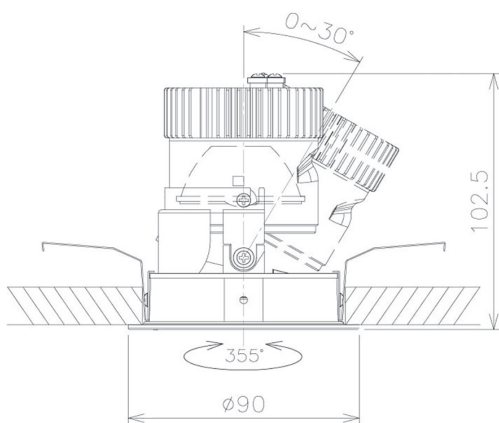

Item no. DD091-1425MB9027

Series Name:  $\Phi 80$  Series Lens Type, Antiglare

|                  |                         |
|------------------|-------------------------|
| Installation     | Recessed mount          |
| Type             |                         |
| Fixture wattage  | 14.2W                   |
| Beam angle       | 20 deg                  |
| Color Temp.      | 2700K                   |
| CRI              | Ra>90                   |
| Luminous         | 762 lm                  |
| Body             | Die-cast aluminum alloy |
| Body finish      | N/A                     |
| Trim finish      | Black                   |
| Reflector finish | Mirror                  |
| IP Rate          | IP20                    |
| Light source     | COB module              |
| Input Voltage    | AC220~240V              |
| Dimming Type     | Non-Dimmable            |
| Certificate      | CE, CCC                 |
| Cut Hole         | 80mm                    |

| Height (Weight) |             |
|-----------------|-------------|
| 36.0W           | 162 (0.7kg) |
| 28.5W           | 162 (0.7kg) |
| 21.0W           | 122 (0.6kg) |
| 14.2W           | 122 (0.6kg) |
| 7.4W            | 102 (0.6kg) |
| 5.0W            | 102 (0.4kg) |