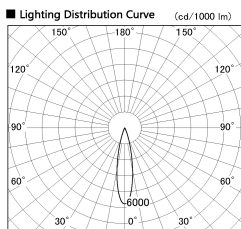

Item no. DD091-1425MB9027

Series Name:  $\Phi 80$  Series Lens Type, Antiglare

|                  |                         |
|------------------|-------------------------|
| Installation     | Recessed mount          |
| Type             |                         |
| Fixture wattage  | 14.2W                   |
| Beam angle       | 20 deg                  |
| Color Temp.      | 2700K                   |
| CRI              | Ra>90                   |
| Luminous         | 762 lm                  |
| Body             | Die-cast aluminum alloy |
| Body finish      | N/A                     |
| Trim finish      | Black                   |
| Reflector finish | Mirror                  |
| IP Rate          | IP20                    |
| Light source     | COB module              |
| Input Voltage    | AC220~240V              |
| Dimming Type     | Non-Dimmable            |
| Certificate      | CE, CCC                 |
| Cut Hole         | 80mm                    |

| Height (Weight) |             |
|-----------------|-------------|
| 36.0W           | 162 (0.7kg) |
| 28.5W           | 162 (0.7kg) |
| 21.0W           | 122 (0.6kg) |
| 14.2W           | 122 (0.6kg) |
| 7.4W            | 102 (0.6kg) |
| 5.0W            | 102 (0.4kg) |