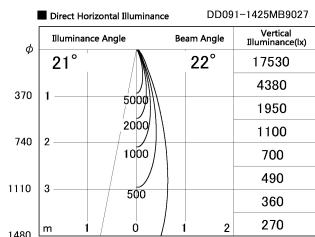

Item no. DD091-1425MB9027

Series Name:  $\Phi 80$  Series Lens Type, Antiglare

|                  |                         |
|------------------|-------------------------|
| Installation     | Recessed mount          |
| Type             |                         |
| Fixture wattage  | 14.2W                   |
| Beam angle       | 20 deg                  |
| Color Temp.      | 2700K                   |
| CRI              | Ra>90                   |
| Luminous         | 762 lm                  |
| Body             | Die-cast aluminum alloy |
| Body finish      | N/A                     |
| Trim finish      | Black                   |
| Reflector finish | Mirror                  |
| IP Rate          | IP20                    |
| Light source     | COB module              |
| Input Voltage    | AC220~240V              |
| Dimming Type     | Non-Dimmable            |
| Certificate      | CE, CCC                 |
| Cut Hole         | 80mm                    |

| Height (Weight) |             |
|-----------------|-------------|
| 36.0W           | 162 (0.7kg) |
| 28.5W           | 162 (0.7kg) |
| 21.0W           | 122 (0.6kg) |
| 14.2W           | 122 (0.6kg) |
| 7.4W            | 102 (0.6kg) |
| 5.0W            | 102 (0.4kg) |