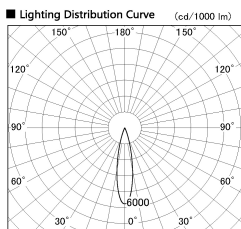

Item no. DD091-1425MB9027

Series Name:  $\Phi 80$  Series Lens Type, Antiglare

Installation	Recessed mount
Type	
Fixture wattage	14.2W
Beam angle	20 deg
Color Temp.	2700K
CRI	Ra>90
Luminous	762 lm
Body	Die-cast aluminum alloy
Body finish	N/A
Trim finish	Black
Reflector finish	Mirror
IP Rate	IP20
Light source	COB module
Input Voltage	AC220~240V
Dimming Type	Non-Dimmable
Certificate	CE, CCC
Cut Hole	80mm

Height (Weight)	
36.0W	162 (0.7kg)
28.5W	162 (0.7kg)
21.0W	122 (0.6kg)
14.2W	122 (0.6kg)
7.4W	102 (0.6kg)
5.0W	102 (0.4kg)