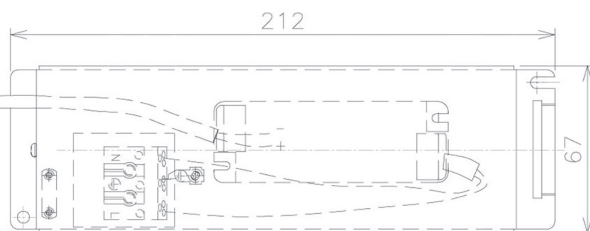

Item no. DD091-1425MB9030

Series Name: $\Phi 80$ Series Lens Type, Antiglare

Installation	Recessed mount
Type	$\Phi 80$ Series Lens Type, Antiglare
Fixture wattage	14.2W
Beam angle	20 deg
Color Temp.	3000K
CRI	Ra>90
Luminous	794 lm
Body	Die-cast aluminum alloy
Body finish	N/A
Trim finish	Black
Reflector finish	Mirror
IP Rate	IP20
Light source	COB module
Input Voltage	AC220~240V
Dimming Type	Non-Dimmable
Certificate	CE, CCC
Cut Hole	80mm

Height (Weight)	
36.0W	162 (0.7kg)
28.5W	162 (0.7kg)
21.0W	122 (0.6kg)
14.2W	122 (0.6kg)
7.4W	102 (0.6kg)
5.0W	102 (0.4kg)