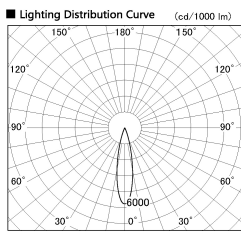

Item no. DD091-1425MB9030

Series Name: $\Phi 80$ Series Lens Type, Antiglare

Installation	Recessed mount
Type	$\Phi 80$ Series Lens Type, Antiglare
Fixture wattage	14.2W
Beam angle	20 deg
Color Temp.	3000K
CRI	Ra>90
Luminous	794 lm
Body	Die-cast aluminum alloy
Body finish	N/A
Trim finish	Black
Reflector finish	Mirror
IP Rate	IP20
Light source	COB module
Input Voltage	AC220~240V
Dimming Type	Non-Dimmable
Certificate	CE, CCC
Cut Hole	80mm

Height (Weight)	
36.0W	162 (0.7kg)
28.5W	162 (0.7kg)
21.0W	122 (0.6kg)
14.2W	122 (0.6kg)
7.4W	102 (0.6kg)
5.0W	102 (0.4kg)