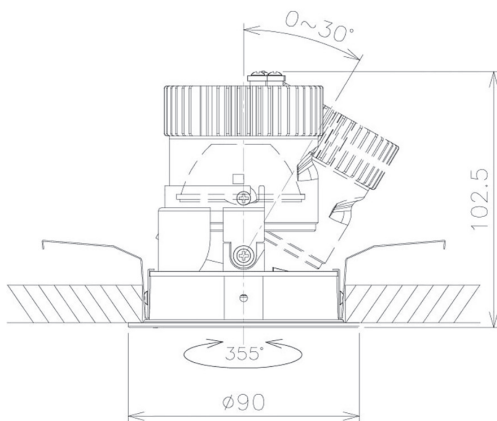

Item no. DD091-1425MB9030

Series Name: $\Phi 80$ Series Lens Type, Antiglare

Installation	Recessed mount
Type	$\Phi 80$ Series Lens Type, Antiglare
Fixture wattage	14.2W
Beam angle	20 deg
Color Temp.	3000K
CRI	Ra>90
Luminous	794 lm
Body	Die-cast aluminum alloy
Body finish	N/A
Trim finish	Black
Reflector finish	Mirror
IP Rate	IP20
Light source	COB module
Input Voltage	AC220~240V
Dimming Type	Non-Dimmable
Certificate	CE, CCC
Cut Hole	80mm

Height (Weight)	
36.0W	162 (0.7kg)
28.5W	162 (0.7kg)
21.0W	122 (0.6kg)
14.2W	122 (0.6kg)
7.4W	102 (0.6kg)
5.0W	102 (0.4kg)