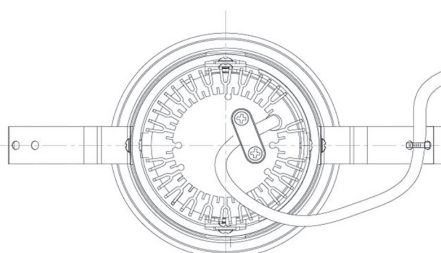

Item no. DD091-1425MB9030

Series Name: Φ 80 Series Lens Type, Antiglare

Installation	Recessed mount
Type	
Fixture wattage	14.2W
Beam angle	20 deg
Color Temp.	3000K
CRI	Ra>90
Luminous	794 lm
Body	Die-cast aluminum alloy
Body finish	N/A
Trim finish	Black
Reflector finish	Mirror
IP Rate	IP20
Light source	COB module
Input Voltage	AC220~240V
Dimming Type	Non-Dimmable
Certificate	CE, CCC
Cut Hole	80mm

Height (Weight)	
36.0W	162 (0.7kg)
28.5W	162 (0.7kg)
21.0W	122 (0.6kg)
14.2W	122 (0.6kg)
7.4W	102 (0.6kg)
5.0W	102 (0.4kg)