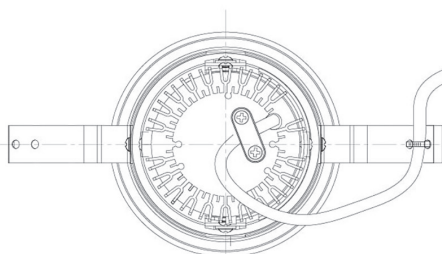

Item no. DD091-1425MB9030

Series Name: $\Phi 80$ Series Lens Type, Antiglare

Installation	Recessed mount
Type	$\Phi 80$ Series Lens Type, Antiglare
Fixture wattage	14.2W
Beam angle	20 deg
Color Temp.	3000K
CRI	Ra>90
Luminous	794 lm
Body	Die-cast aluminum alloy
Body finish	N/A
Trim finish	Black
Reflector finish	Mirror
IP Rate	IP20
Light source	COB module
Input Voltage	AC220~240V
Dimming Type	Non-Dimmable
Certificate	CE, CCC
Cut Hole	80mm

Height (Weight)	
36.0W	162 (0.7kg)
28.5W	162 (0.7kg)
21.0W	122 (0.6kg)
14.2W	122 (0.6kg)
7.4W	102 (0.6kg)
5.0W	102 (0.4kg)