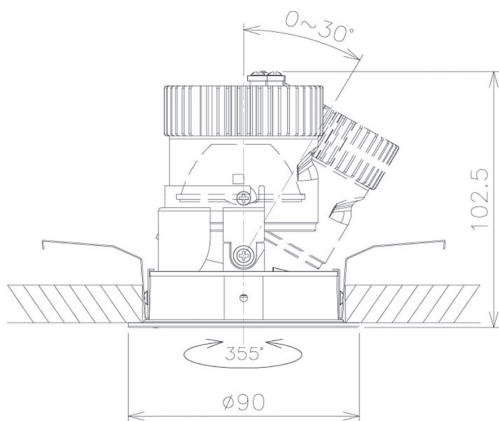

Item no. DD091-1425MB9030

Series Name: Φ 80 Series Lens Type, Antiglare

Installation	Recessed mount
Type	
Fixture wattage	14.2W
Beam angle	20 deg
Color Temp.	3000K
CRI	Ra>90
Luminous	794 lm
Body	Die-cast aluminum alloy
Body finish	N/A
Trim finish	Black
Reflector finish	Mirror
IP Rate	IP20
Light source	COB module
Input Voltage	AC220~240V
Dimming Type	Non-Dimmable
Certificate	CE, CCC
Cut Hole	80mm

Height (Weight)	
36.0W	162 (0.7kg)
28.5W	162 (0.7kg)
21.0W	122 (0.6kg)
14.2W	122 (0.6kg)
7.4W	102 (0.6kg)
5.0W	102 (0.4kg)