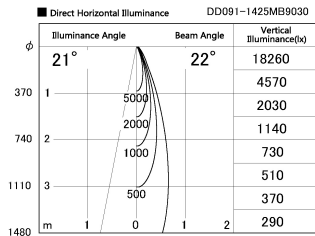

Item no. DD091-1425MB9030

Series Name: $\Phi 80$ Series Lens Type, Antiglare

Installation	Recessed mount
Type	$\Phi 80$ Series Lens Type, Antiglare
Fixture wattage	14.2W
Beam angle	20 deg
Color Temp.	3000K
CRI	Ra>90
Luminous	794 lm
Body	Die-cast aluminum alloy
Body finish	N/A
Trim finish	Black
Reflector finish	Mirror
IP Rate	IP20
Light source	COB module
Input Voltage	AC220~240V
Dimming Type	Non-Dimmable
Certificate	CE, CCC
Cut Hole	80mm

Height (Weight)	
36.0W	162 (0.7kg)
28.5W	162 (0.7kg)
21.0W	122 (0.6kg)
14.2W	122 (0.6kg)
7.4W	102 (0.6kg)
5.0W	102 (0.4kg)