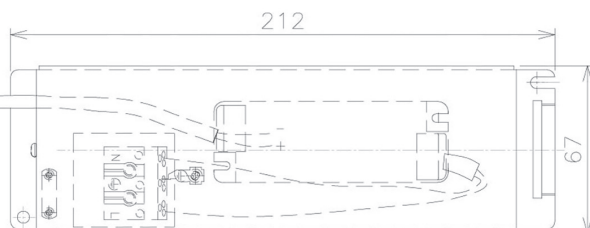

Item no. DD091-1425MB9030

Series Name: Φ 80 Series Lens Type, Antiglare

Installation	Recessed mount
Type	
Fixture wattage	14.2W
Beam angle	20 deg
Color Temp.	3000K
CRI	Ra>90
Luminous	794 lm
Body	Die-cast aluminum alloy
Body finish	N/A
Trim finish	Black
Reflector finish	Mirror
IP Rate	IP20
Light source	COB module
Input Voltage	AC220~240V
Dimming Type	Non-Dimmable
Certificate	CE, CCC
Cut Hole	80mm

Height (Weight)	
36.0W	162 (0.7kg)
28.5W	162 (0.7kg)
21.0W	122 (0.6kg)
14.2W	122 (0.6kg)
7.4W	102 (0.6kg)
5.0W	102 (0.4kg)