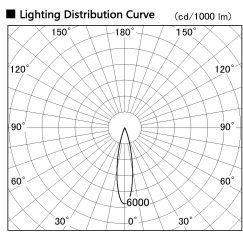

Item no. DD091-1425MB9030

Series Name: Φ 80 Series Lens Type, Antiglare

Installation	Recessed mount
Type	
Fixture wattage	14.2W
Beam angle	20 deg
Color Temp.	3000K
CRI	Ra>90
Luminous	794 lm
Body	Die-cast aluminum alloy
Body finish	N/A
Trim finish	Black
Reflector finish	Mirror
IP Rate	IP20
Light source	COB module
Input Voltage	AC220~240V
Dimming Type	Non-Dimmable
Certificate	CE, CCC
Cut Hole	80mm

Height (Weight)	
36.0W	162 (0.7kg)
28.5W	162 (0.7kg)
21.0W	122 (0.6kg)
14.2W	122 (0.6kg)
7.4W	102 (0.6kg)
5.0W	102 (0.4kg)