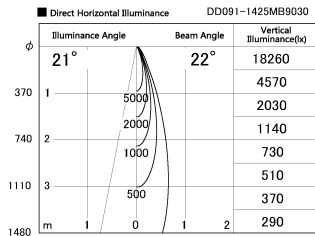

Item no. DD091-1425MB9030

Series Name: Φ 80 Series Lens Type, Antiglare

Installation	Recessed mount
Type	
Fixture wattage	14.2W
Beam angle	20 deg
Color Temp.	3000K
CRI	Ra>90
Luminous	794 lm
Body	Die-cast aluminum alloy
Body finish	N/A
Trim finish	Black
Reflector finish	Mirror
IP Rate	IP20
Light source	COB module
Input Voltage	AC220~240V
Dimming Type	Non-Dimmable
Certificate	CE, CCC
Cut Hole	80mm

Height (Weight)	
36.0W	162 (0.7kg)
28.5W	162 (0.7kg)
21.0W	122 (0.6kg)
14.2W	122 (0.6kg)
7.4W	102 (0.6kg)
5.0W	102 (0.4kg)